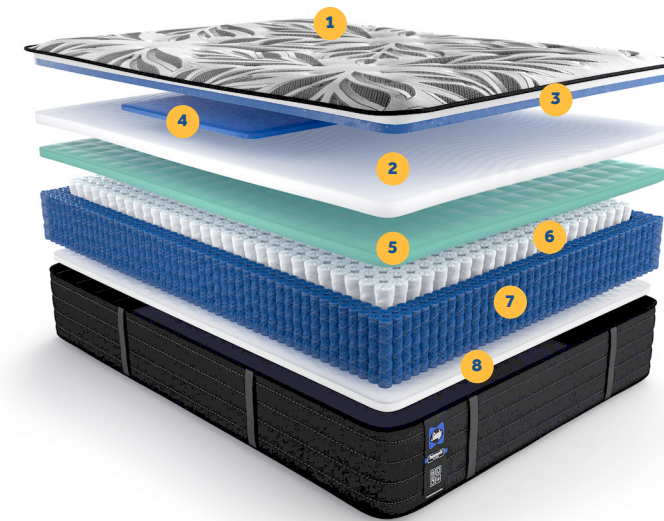

POSTUREPEDIC® PLUS SPRING-PLS5

COMFORT

- **1 ComfortLoft™ Cover with SealyChill™ and Surface-Guard Technology™**
  This quilted, knit cover wicks away moisture to help you stay comfortable, and the antibacterial treatment helps keep the mattress protected.
- **2 ComfortSense™ Gel Memory Foam**
  Disperses your weight across the mattress, relieving pressure for maximum conforming comfort.
- **3 SealyCool™ Gel Memory Foam**
  Promotes a cooling environment with cushioning comfort in a variety of feels.

SUPPORT

- **4 Targeted Support**
  Denser gel memory foam in the center-third offers more support for the heaviest part of your body, where you need it most.
- **5 SealySupport™ Gel Foam**
  A traditional foam that provides foundational support in many Sealy® mattresses.
- **6 Response Pro™ HD Encased Coil**
  These encased coils deliver increased stability and support, more flexibility for personalized comfort, and reduced motion transfer from your partner.
- **7 DuraFlex™ Pro Coil Edge**
  This breathable version of the DuraFlex™ Coil Edge increases mattress durability and aids airflow to help keep you cool and comfortable all night long.
- **8 SealySupport™ Gel Foam**
  A traditional foam that provides foundational support in many Sealy® mattresses.

QUALITY

- **CertiPUR-US® Certified**
  Rest easy knowing all Sealy® foams meet CertiPUR-US® safety standards.
- **Designed and Built in the USA**
  Proudly designed, built, tested, and enjoyed in the USA since 1881.
- **10-Year Limited Warranty**
  You'll get comfort you can count on, backed by a 10-year limited warranty.
- **Above and Beyond Industry-Standard Testing**
  All of our mattresses are tested and retested to make sure you have a mattress that has best-in-class quality and long-lasting durability.

TWIN	TWIN XL	FULL	QUEEN	SPLIT QUEEN (FOUNDATION)	KING	SPLIT KING (2 TWIN XLS)	CA KING
■	■	■	■		■	■	■

TWIN	TWIN XL	FULL	QUEEN	SPLIT QUEEN (FOUNDATION)	KING	SPLIT KING (2 TWIN XLS)	CA KING
■	■	■	■		■	■	■