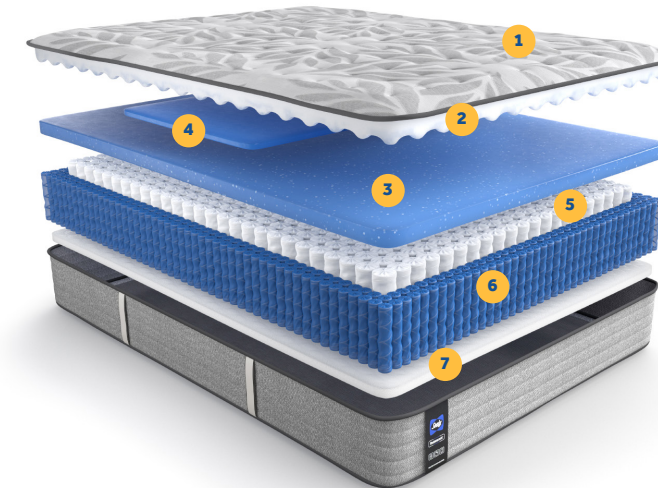

Our Posturepedic® Collection features all the quality you expect from Sealy®, with trusted support, responsive coils, and a breathable, antibacterial cover.

POSTUREPEDIC® SPRING-PPS3

COMFORT

- 1 Stretch-Knit Cover with MoistureProtect™ and Surface-Guard Technology™**
A durable, soft knit fabric cover, with moisture-wicking to help you stay cool and antibacterial technology to help keep your mattress protected.
- 2 SealyCool™ Air Gel Foam**
This upgraded version of SealyCool™ Gel Foam delivers cushioning and flexibility, plus additional airflow from its unique design for a more comfortable night's sleep.
- 3 SealyCool™ Gel Foam**
Enjoy cushioning comfort and flexible, durable support with this gel-infused version of Sealy's traditional foam.

SUPPORT

- 4 Targeted Support**
Denser gel foam in the center-third offers more support for the heaviest part of your body, where you need it most.
- 5 Response Encased Coil**
This encased version of the durable Response Coil creates a stable, supportive surface while reducing motion transfer.
- 6 StableEdge™ Pro**
This durable coil system reinforces the mattress edge, giving you more space to sleep and preventing sagging over time.
- 7 SealySupport™ Gel Foam**
A traditional foam that provides foundational support in many Sealy® mattresses.

POSTUREPEDIC® SPRING-PPS5

COMFORT

- 1 Stretch-Knit Cover with MoistureProtect™ and Surface-Guard Technology™**
A durable, soft knit fabric cover, with moisture-wicking to help you stay cool and antibacterial technology to help keep your mattress protected.
- 2 SealyCool™ Air Gel Foam**
This upgraded version of SealyCool™ Gel Foam delivers cushioning and flexibility, plus additional airflow from its unique design for a more comfortable night's sleep.
- 3 SealyCool™ Gel Foam**
Enjoy cushioning comfort and flexible, durable support with this gel-infused version of Sealy's traditional foam.