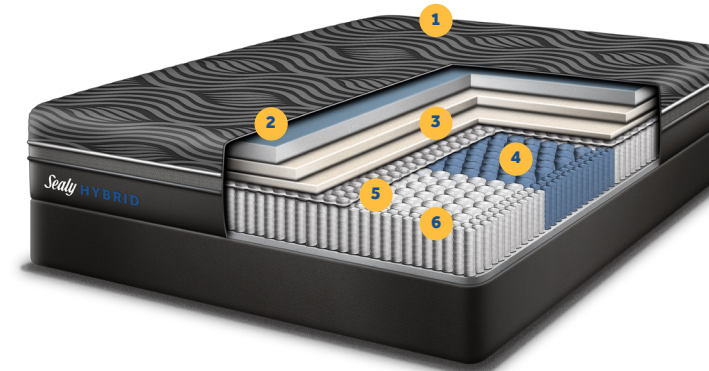

SUPPORT

- 4 Targeted Support**
Denser gel memory foam in the center-third offers more support for the heaviest part of your body, where you need it most.

QUALITY

CertiPUR-US® Certified
Rest easy knowing all Sealy® foams meet CertiPUR-US® safety standards.

TWIN	TWIN XL	FULL	QUEEN	SPLIT QUEEN (FOUNDATION)	KING	SPLIT KING (2 TWIN XLS)	CA KING
	■	■	■	■	■	■	■

HYBRID PREMIUM

NEW POSTUREPEDIC® PLUS HYBRID COMING IN LATE 2021

COMFORT

- 1 AllergenProtect™**
Protects the mattress from common allergens, such as dust mites, helping it stay fresh.
- 2 DuoChill™ Cooling System**
For 2X the cool-to-the-touch comfort, Chill™ Technology is featured in both our performance cover and on the sleep surface.
- 3 Sealy® Immersion™ Advanced Memory Foam**
A slower-response memory foam with a more breathable, comfortable, cool-to-the-touch sleep surface.