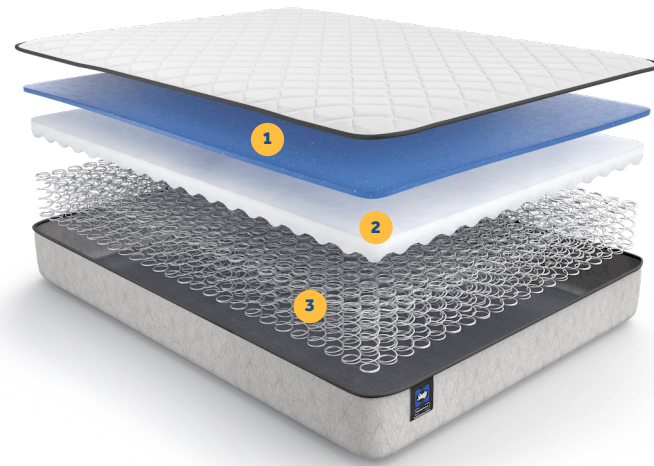

ESSENTIALS™ SPRING-ESS6

COMFORT

- 1 **SealyCool™ Gel Foam**
  Enjoy cushioning comfort and flexible, durable support with this gel-infused version of Sealy's traditional foam.
- 2 **SealyCool™ Air Gel Foam**
  This upgraded version of SealyCool™ Gel Foam delivers cushioning and flexibility, plus additional airflow from its unique design for a more comfortable night's sleep.

SUPPORT

- 3 **Response Coil**
  An open coil design, delivering responsive support through the night.

QUALITY

CertiPUR-US® Certified
Rest easy knowing all Sealy® foams meet CertiPUR-US® safety standards.

Designed and Built in the USA
Proudly designed, built, tested, and enjoyed in the USA since 1881.

3-Year Limited Warranty
You'll get comfort you can count on, backed by a 3-year limited warranty.

Above and Beyond Industry-Standard Testing
All of our mattresses are tested and retested to make sure you have a mattress that has best-in-class quality and long-lasting durability.