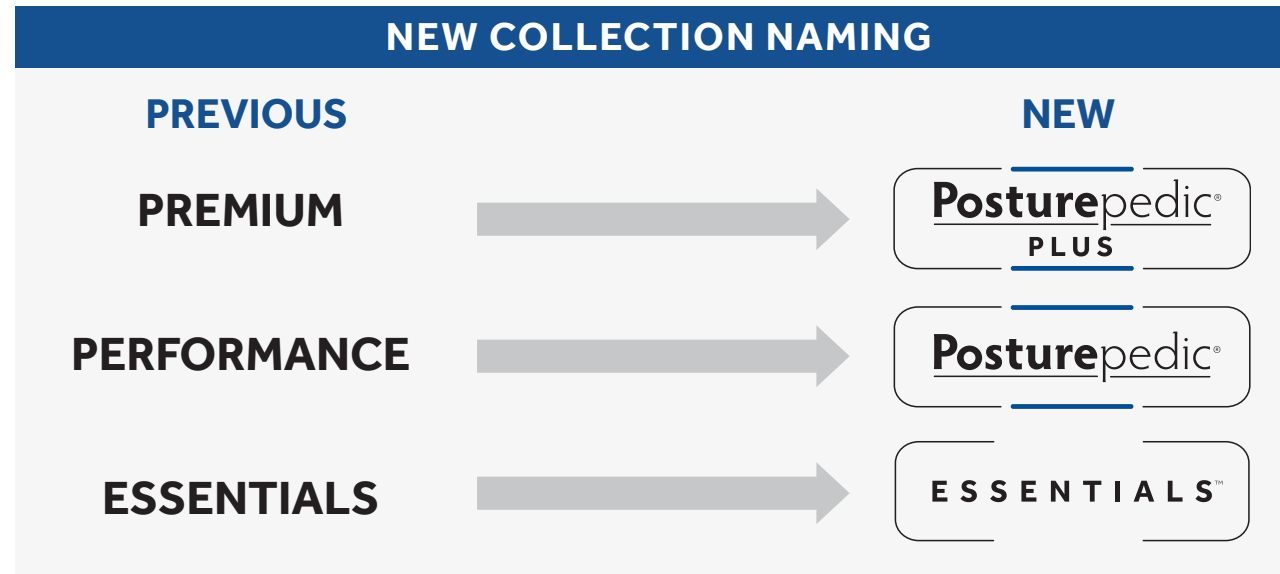

rollator test

A 240-pound weight repeatedly rolls across the surface (50% more cycles than required) to simulate a 10-year usage span.

load deflection test

Tests the durability of the mattress by measuring how the foams change over the life of the bed.

adjustable base test

We bend the mattress 10,000 times to make sure it works with adjustable bases.

TRUSTED SEALY® SUPPORT WITH A NEW LOOK

We're dedicated to helping sleepers find their perfect mattress match. That's why we've simplified how we differentiate between collections and mattress types to make it easier for shoppers to find the Sealy® mattress that's right for them.