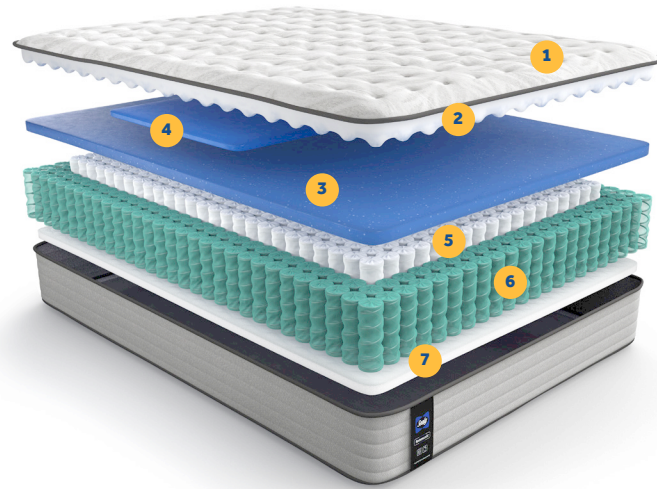

Our Posturepedic® Collection features all the quality you expect from Sealy®, with trusted support, responsive coils, and a breathable, antibacterial cover.

POSTUREPEDIC® SPRING-PPS3

COMFORT

- 1 Stretch-Knit Cover with MoistureProtect™ and Surface-Guard Technology™**
A durable, soft knit fabric cover, with moisture-wicking to help you stay cool and antibacterial technology to help keep your mattress protected.
- 2 SealyCool™ Air Gel Foam**
This upgraded version of SealyCool™ Gel Foam delivers cushioning and flexibility, plus additional airflow from its unique design for a more comfortable night's sleep.
- 3 SealyCool™ Gel Foam**
Enjoy cushioning comfort and flexible, durable support with this gel-infused version of Sealy's traditional foam.