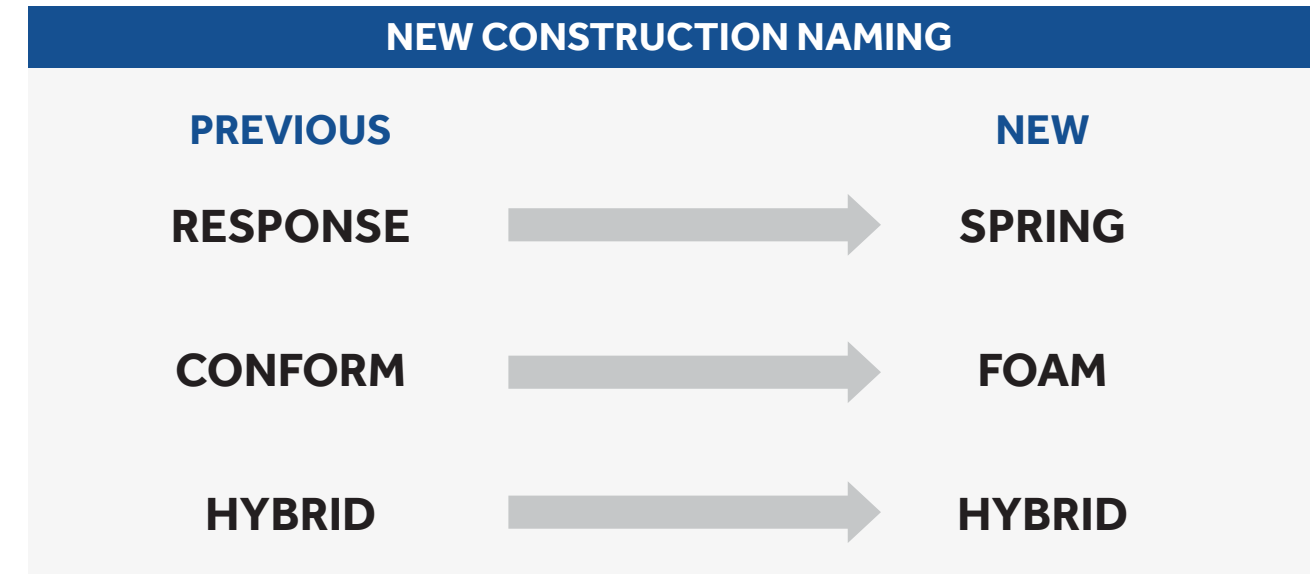

rollator test

A 240-pound weight repeatedly rolls across the surface (50% more cycles than required) to simulate a 10-year usage span.

load deflection test

Tests the durability of the mattress by measuring how the foams change over the life of the bed.

adjustable base test

We bend the mattress 10,000 times to make sure it works with adjustable bases.

TRUSTED SEALY® SUPPORT WITH A NEW LOOK

We're dedicated to helping sleepers find their perfect mattress match. That's why we've simplified how we differentiate between collections and mattress types to make it easier for shoppers to find the Sealy® mattress that's right for them.