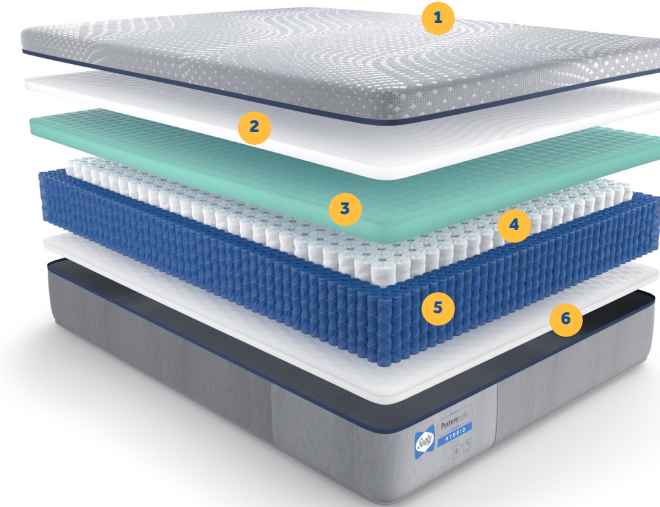

POSTUREPEDIC® HYBRID-PPH5