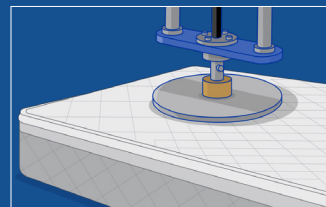

load deflection test

Tests the durability of the mattress by measuring how the foams change over the life of the bed.