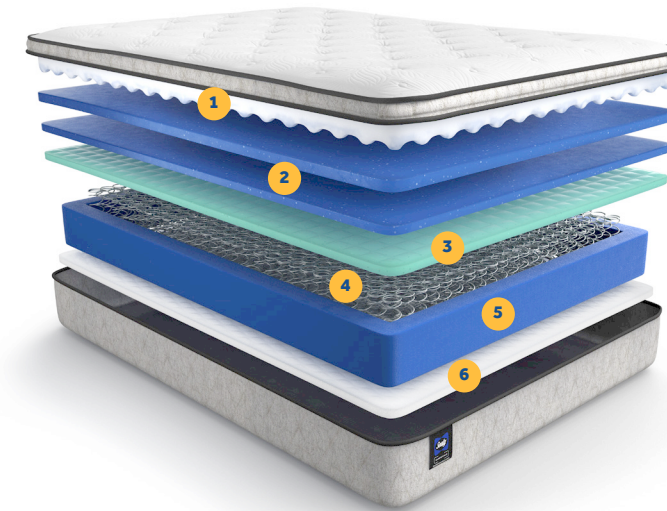

ESSENTIALS™ SPRING-ESS7