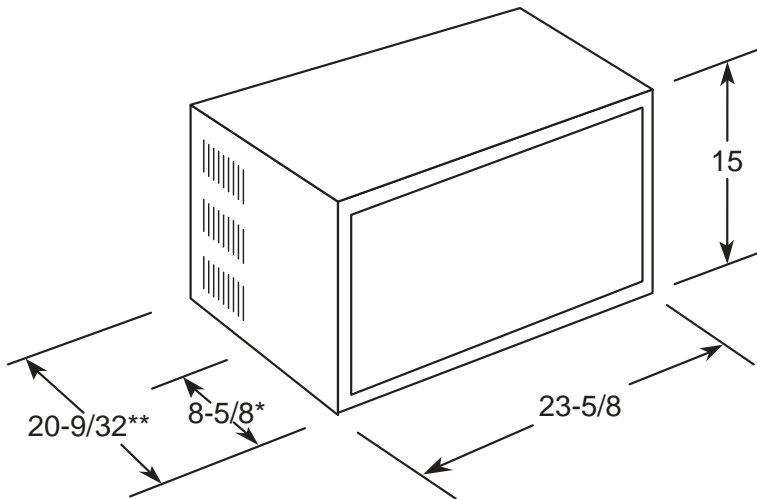

GE Appliances

AGQ14AB – GE® Electronic 115 Volt Room Air Conditioner

Wall Case Dimensions (in inches)

*Distance from front of case to side louvers (excluding grille).

**Excludes front grille.

Note: When installing slide-out chassis units in through-the-wall applications, keep louvers free. Do not restrict air flow areas. Fixed chassis units are not suitable for through-the-wall applications.

Wall Outlets: All wiring, including installation of receptacle, must be made in accordance with local electrical codes and regulations. Electrical outlet should be in reach of line cord.

Note: Aluminum wiring may pose special problems—consult a qualified electrician.

Total capacity and E.E.R. ratings are calculated based on the Association of Home Appliance Manufacturers' standards.

Listed by Underwriters Laboratories