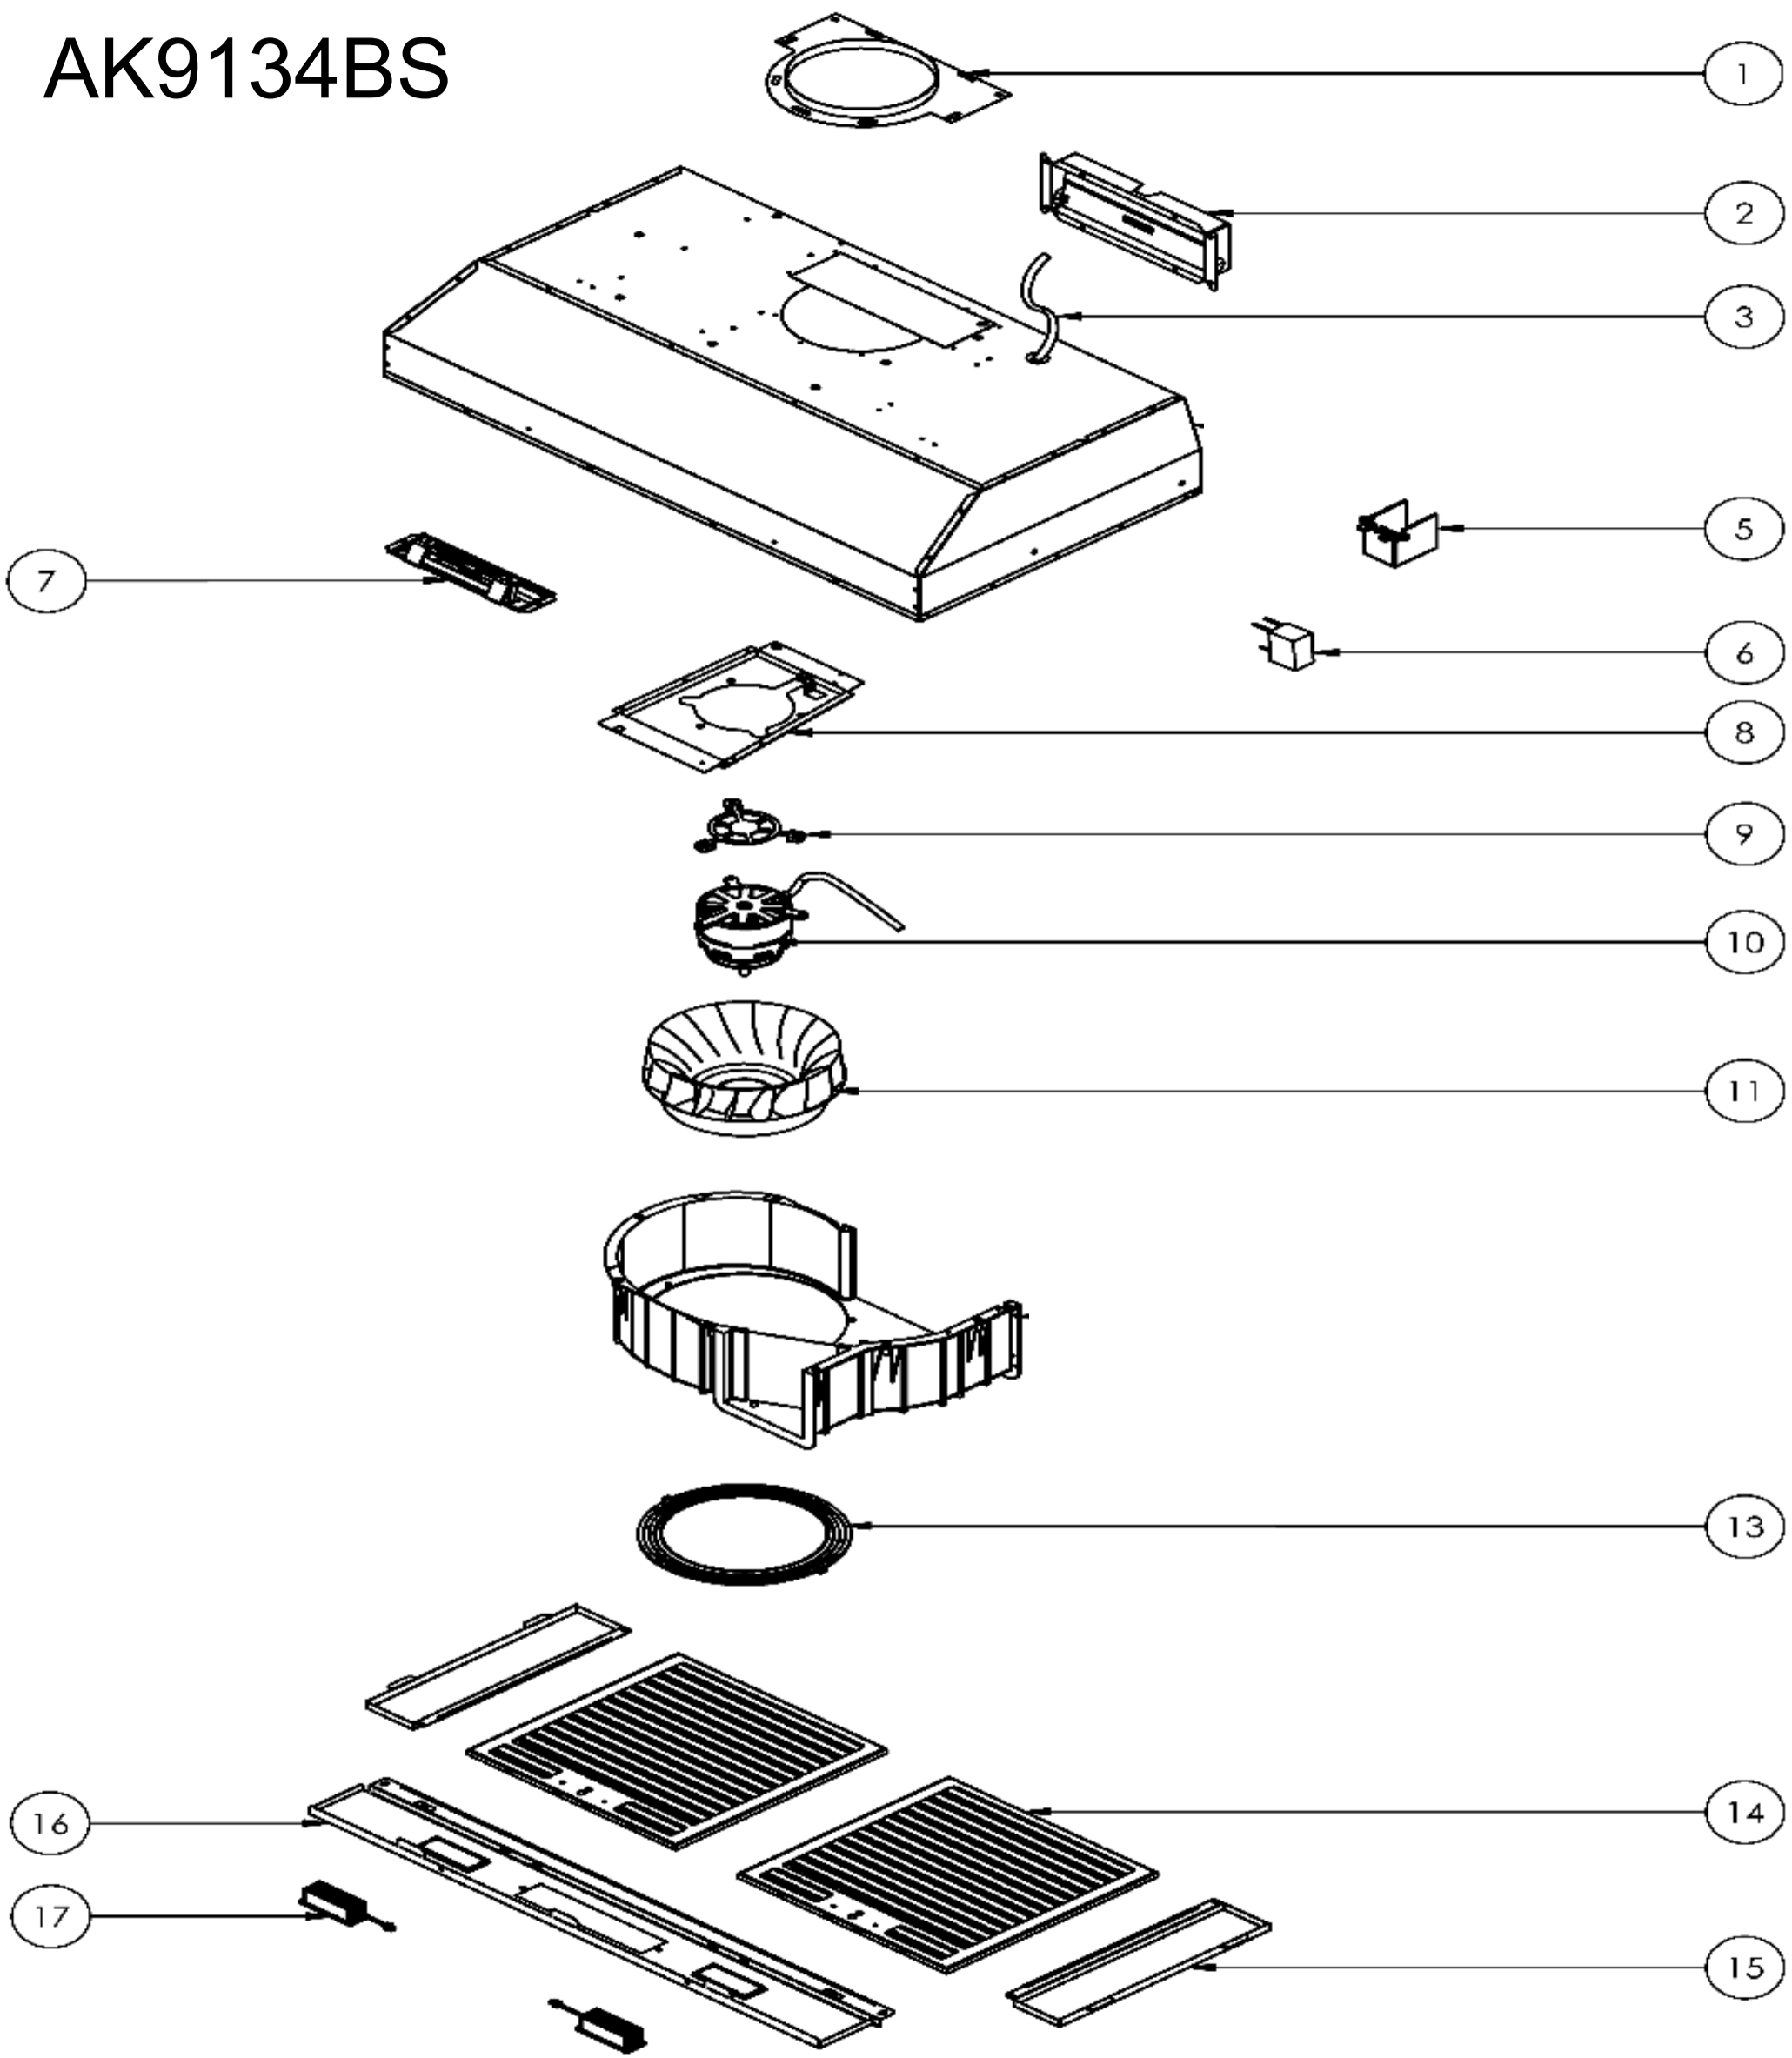

AK9128BS AK9134BS

Monsoon Mini

AK9128BS, AK9134BS

Ref #	Part #	Description	Qty.
1	54050065	7in Round Collar	1
2	54060011	3-1/4in x 10in Rectangular Collar	1
3	11030015	Electrical Wires	1
5	54200011	Electrical Junction Box	1
6	12050024	Capacitor	1
7	11000152	Switch Assembly	1
8	50410009	Motor Isolator	1
9	54140060	Motor Bracket	1
10	12120090	Motor	1
10-1	11030122	Cable, Motor	1
11	54250022	Blower Wheel	1
13	56210040	Blower Wheel Cover	1
14	50210041	Hybrid Baffle Filter	2
15	50120087	Side Spacer Panel (AK9134BS)	2
16	50110326	Light Panel (AK9128BS SN10)	1
16	50110429	Light Panel (AK9128BS SN11+)	1
16	50110327	Light Panel (AK9134BS SN10)	1
16	50110430	Light Panel (AK9134BS SN11+)	1
17	Z0B0049	LumiLight LED, 6W	2
18	05000153	Hardware Packet	1