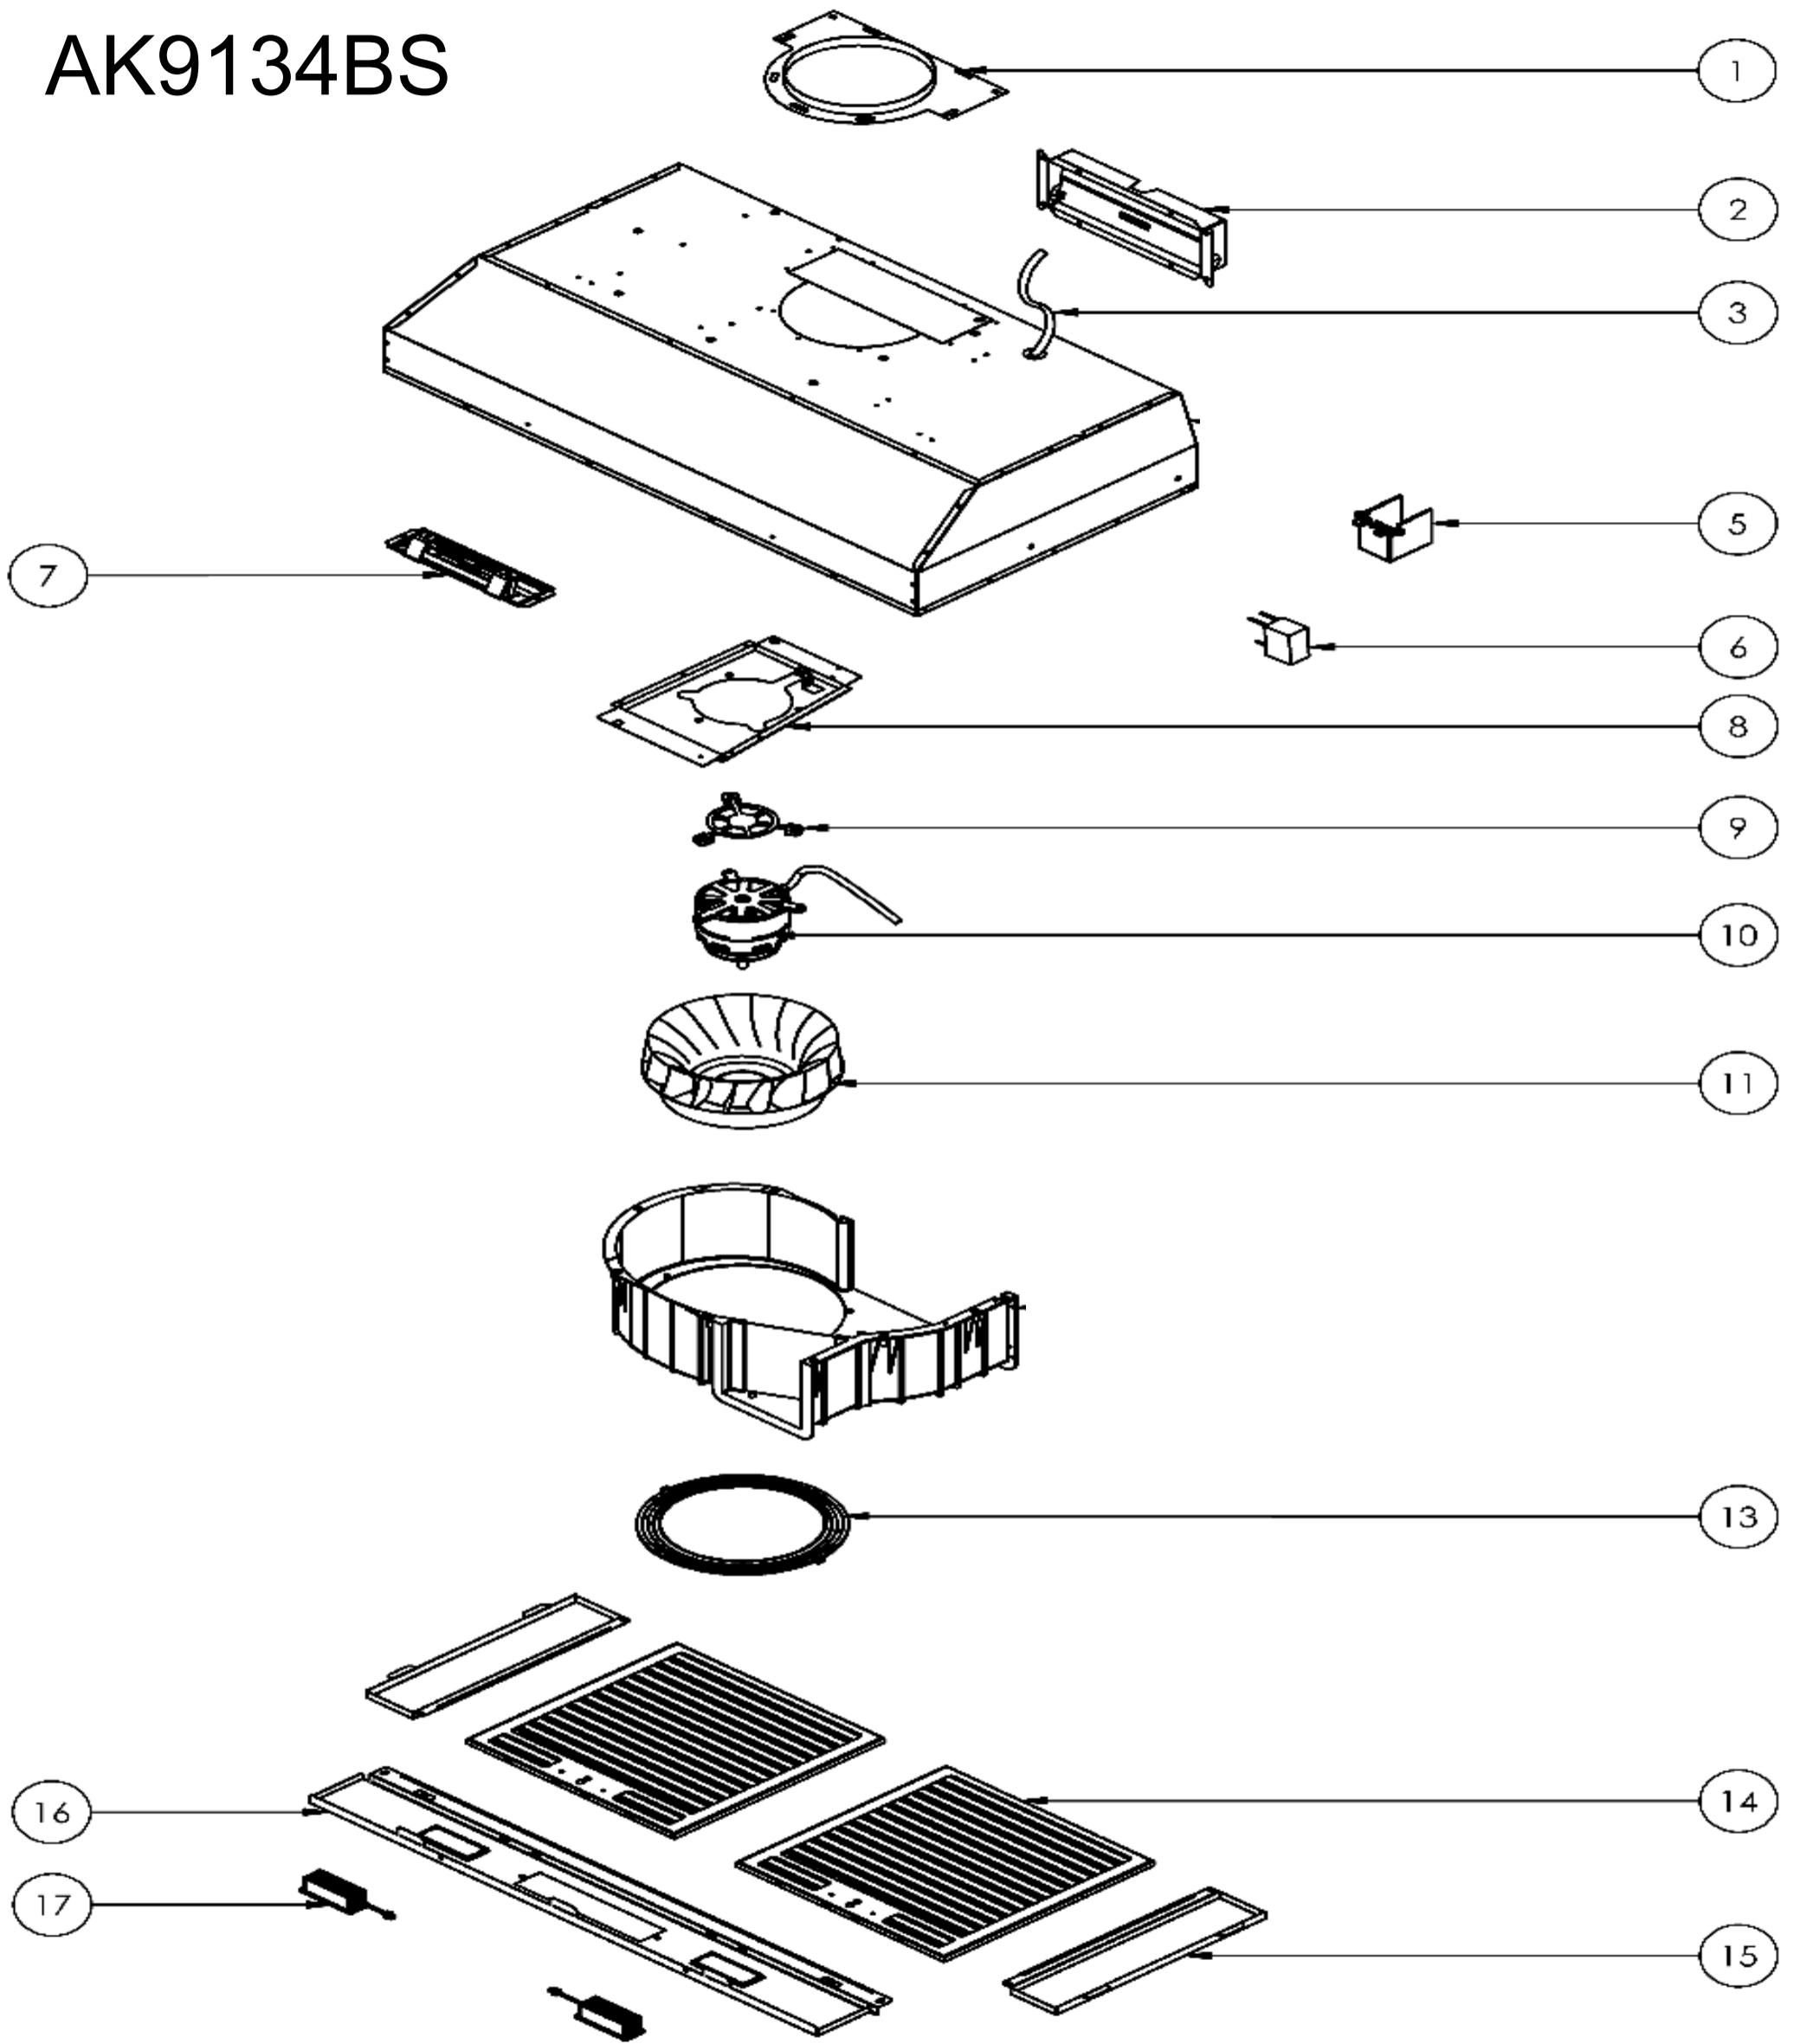

AK9128BS AK9134BS

Monsoon Mini

AK9128BS, AK9134BS

Ref #	Part #	Description	Qty.
1	54050065	7in Round Collar	1
2	54060011	3-1/4in x 10in Rectangular Collar	1
3	11030015	Electrical Wires	1
5	54200011	Electrical Junction Box	1
6	12050024	Capacitor	1
7	11000152	Switch Assembly	1
8	50410009	Motor Isolator	1
9	54140060	Motor Bracket	1
10	12120090	Motor	1
11	54250022	Blower Wheel	1
13	56210040	Blower Wheel Cover	1
14	50210041	Hybrid Baffle Filter	2
15	50120087	Side Spacer Panel (AK9134BS)	2
16	50110326	Light Panel (AK9128BS SN10)	1
16	50110429	Light Panel (AK9128BS SN11+)	1
16	50110327	Light Panel (AK9134BS SN10)	1
16	50110430	Light Panel (AK9134BS SN11+)	1
17	Z0B0049	LumiLight LED, 6W	2
18	05000153	Hardware Packet	1