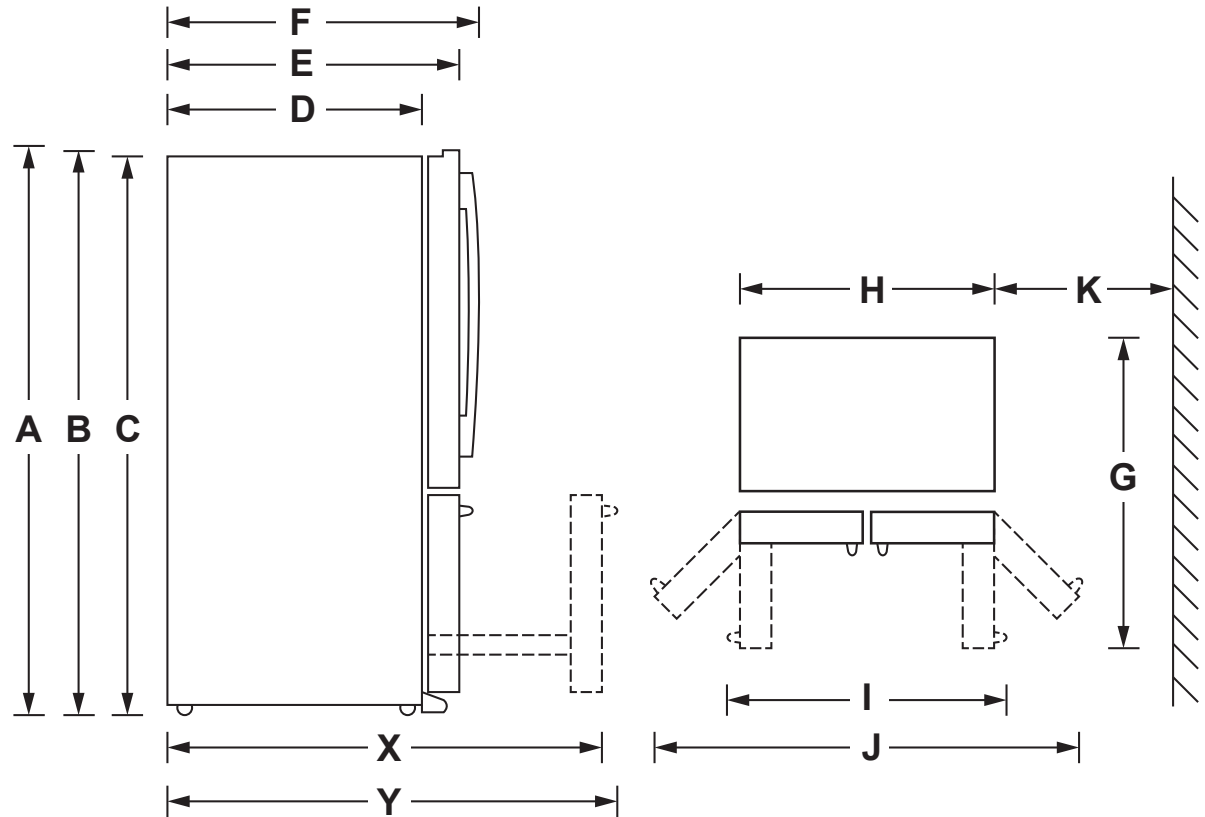

CFE28TSH

GE Café™ Series ENERGY STAR® 27.8 Cu. Ft. French-Door Refrigerator

DIMENSIONS AND INSTALLATION INFORMATION (IN INCHES)

Height to top of door (in.) A	70-1/2
Height to top of hinge (in.) B	69-7/8
Height to top of case (in.) C	69
Case depth without door (in.) D**	29-3/8
Case depth less door handle (in.) E**	35-1/4*
Case depth with door handle (in.) F**	36-1/4
Depth with fresh food door open 90° (in.) G**	48-3/8
Width (in.) H	35-3/4
Width with door open 90° with door handle (in.) I	44-3/4
Width with doors open fully (in.) J	67-1/4
Min distance between side of case and wall, in either direction, to allow doors to open fully (in.) K	16-3/8
Depth with FZ door completely open (w/o handle) (in.) X	51-7/8
Depth with FZ door completely open (w/ handle) (in.) Y	53-3/8

*Includes hot water knob.

**Water hookup fits in back air clearance when calculating installation depth.

For answers to your Monogram, GE Café™ Series, GE Profile™ Series or GE Appliances product questions, visit our website at geappliances.com or call GE Answer Center® Service, 800.626.2000.