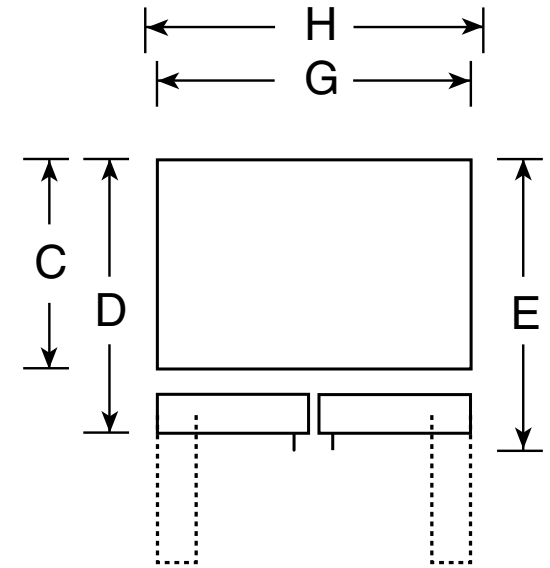

CFE29TSD

GE Cafe™ Series 28.6 Cu. Ft. French-Door Ice & Water Refrigerator

Dimensions and Installation Information (in inches)

| | | |
|--------------------|--|--------|
| Overall Dimensions | Height to top of hinge (in.) A | 69-7/8 |
| | Height to top of case (in.) B | 69 |
| | Case depth without door (in.) C | 29-3/8 |
| | Case depth less door handle (in.) D | 35-1/4 |
| | Case depth with door handle (in.) E | 36-1/4 |
| | Depth with fresh food door open 90° (in.) F | 48-3/8 |
| | Width (in.) G | 35-3/4 |
| | Width with door open 90° inc. door handle (in.) H | 44-3/4 |
| Air | Each side (in.) | 1/8 |
| | Top (in.) | 1 |
| | Back (in.) | 2 |