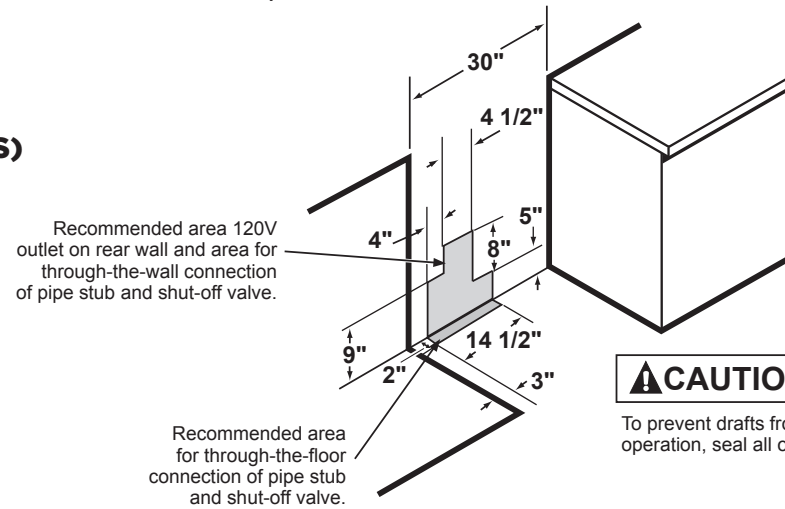

Gas Pipe and Electrical Outlet Locations

CAUTION

To prevent drafts from affecting burner operation, seal all openings in floor and wall.