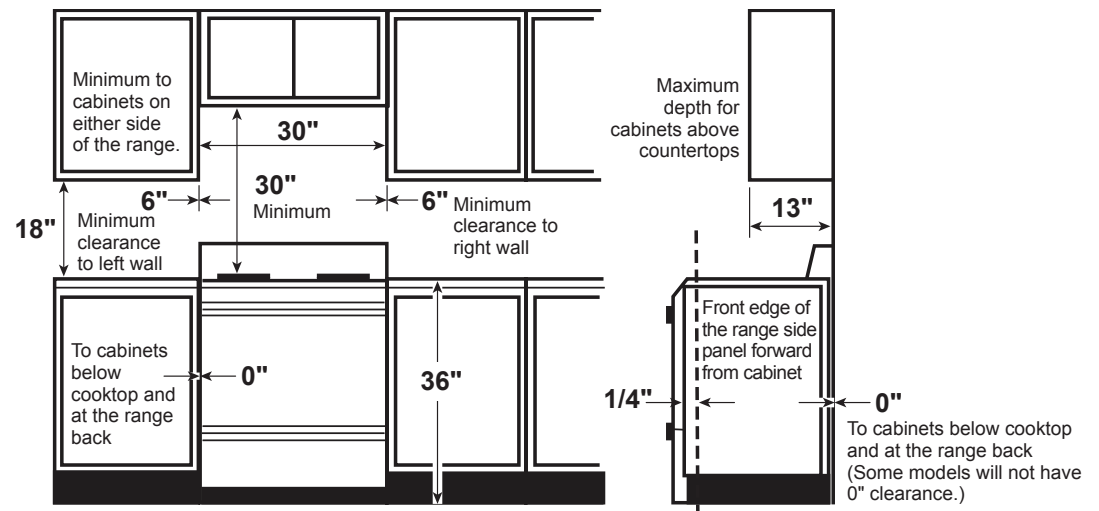

For island installation, Model CGS990, maintain 2-1/2" minimum from cutout to back edge of countertop and 3" minimum from cutout to side edges of countertop.

For answers to your Monogram, GE Café™ Series, GE Profile™ Series or GE Appliances product questions, visit our website at geappliances.com or call GE Answer Center® Service, 800.626.2000.