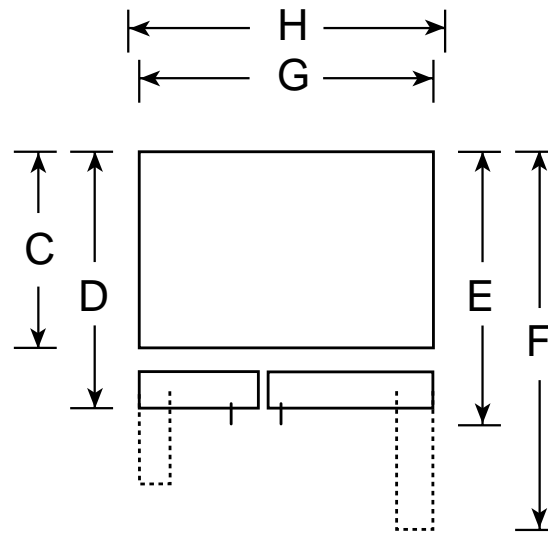

HOTPOINT

CSX25GRBWW—Side-by-Side No-Frost Refrigerator

Front View

Top View

Overall Dimensions	Height with hinge (in.) A	69-3/4
	Height without hinge (in.) B	68-3/4
	Depth without Doors (in.) C	28
	Depth with Doors (in.) D	30-1/2
	Depth plus Handle with Doors Closed (in.) E	32-1/2
	Depth with Doors open 90° (in.) F	50-5/16
	Width with Doors Closed (in.) G	35-3/4
	Width with Doors open 90° Less Handle (in.) H	36-1/4
Air Clearances	Each side (in.)	3/4
	Top (in.)	1
	Back (in.)	1

*If installed against a wall, allow 11-1/4" on freezer side to remove ice bin.
 To remove fresh food pans, remove door bins.
 13-5/8" Clearances required to remove fresh food full-size pan without disassembling.

Listed by Underwriters Laboratories

HOTPOINT

CSX25GRBWW—Side-by-Side No-Frost Refrigerator

Features and Benefits

- 25.2 cu. ft. Capacity (Fresh Food 15.92 cu. ft. / Freezer 9.32 cu. ft.)
- OneTouch! Dispenser Delivers Chilled Water, Cubes and Crushed Ice
- Adjustable Humidity Vegetable/Fruit Crispers
- Adjustable Temperature Meat Pan
- 3 Adjustable Glass Fresh Food Cabinet Shelves
- Gallon Door Bins
- Dairy Compartment
- Utility Bin
- 3 Adjustable Wire Everwhite Freezer Shelves
- Sliding Freezer Storage Bin
- 5 Freezer Door Shelves
- Color-Matched Door Handles
- Model CSX25GRBWW—White on white
- Model CSX25GRBAA—Almond on almond