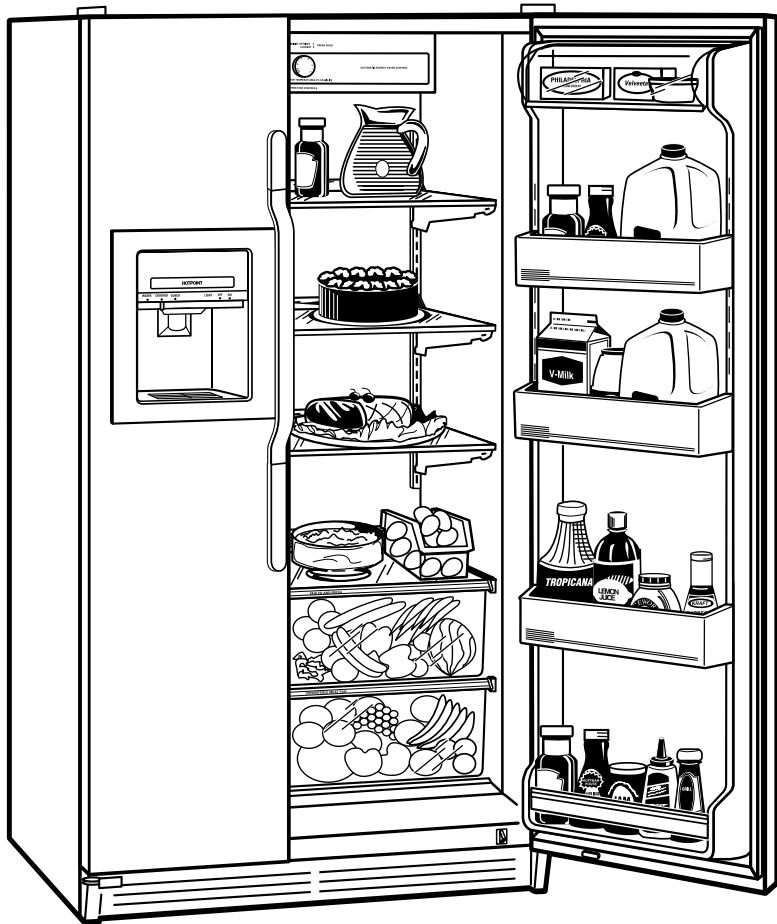

*If installed against a wall, allow 11-1/4" on freezer side to remove ice bin.
 To remove fresh food pans, remove door bins.
 13-5/8" Clearances required to remove fresh food full-size pan without disassembling.

For answers to your Monogram,[®]GE Profile Performance Series,[™] GE Profile,[™] and GE appliance questions, call GE Answer Center[®] service, 800.626.2000.

Total volume and shelf area are calculated by the Association of Home Appliance Manufacturers' standards.

Listed by Underwriters Laboratories

HOTPOINT

CSX25GRBWW—Side-by-Side No-Frost Refrigerator

Features and Benefits

- 25.2 cu. ft. Capacity (Fresh Food 15.92 cu. ft. / Freezer 9.32 cu. ft.)
- OneTouch! Dispenser Delivers Chilled Water, Cubes and Crushed Ice
- Adjustable Humidity Vegetable/Fruit Crispers
- Adjustable Temperature Meat Pan
- 3 Adjustable Glass Fresh Food Cabinet Shelves
- Gallon Door Bins
- Dairy Compartment
- Utility Bin
- 3 Adjustable Wire Everwhite Freezer Shelves
- Sliding Freezer Storage Bin
- 5 Freezer Door Shelves
- Color-Matched Door Handles
- Model CSX25GRBWW—White on white
- Model CSX25GRBAA—Almond on almond