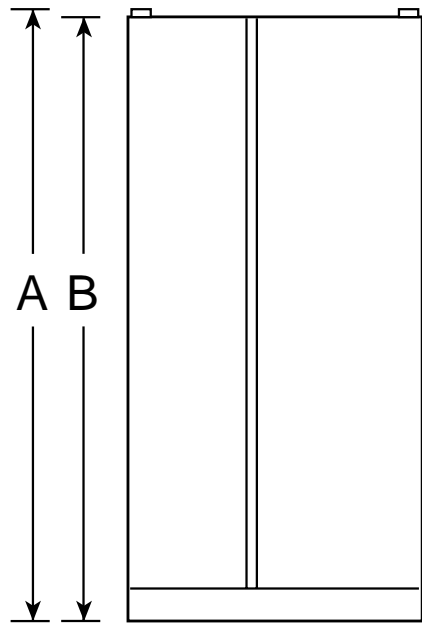

HOTPOINT

CSX25GRBWW—Side-by-Side No-Frost Refrigerator

Front View

Top View

Overall Dimensions	Height with hinge (in.) A	69-3/4
	Height without hinge (in.) B	68-3/4
	Depth without Doors (in.) C	28
	Depth with Doors (in.) D	30-1/2
	Depth plus Handle with Doors Closed (in.) E	32-1/2
	Depth with Doors open 90° (in.) F	50-5/16
	Width with Doors Closed (in.) G	35-3/4
	Width with Doors open 90° Less Handle (in.) H	36-1/4
Air Clearances	Each side (in.)	3/4
	Top (in.)	1
	Back (in.)	1

*If installed against a wall, allow 11-1/4" on freezer side to remove ice bin.
 To remove fresh food pans, remove door bins.
 13-5/8" Clearances required to remove fresh food full-size pan without disassembling.

Listed by Underwriters Laboratories

HOTPOINT

CSX25GRBWW—Side-by-Side No-Frost Refrigerator

Features and Benefits

- 25.2 cu. ft. Capacity (Fresh Food 15.92 cu. ft. / Freezer 9.32 cu. ft.)
- OneTouch! Dispenser Delivers Chilled Water, Cubes and Crushed Ice
- Adjustable Humidity Vegetable/Fruit Crispers
- Adjustable Temperature Meat Pan
- 3 Adjustable Glass Fresh Food Cabinet Shelves
- Gallon Door Bins
- Dairy Compartment
- Utility Bin
- 3 Adjustable Wire Everwhite Freezer Shelves
- Sliding Freezer Storage Bin
- 5 Freezer Door Shelves
- Color-Matched Door Handles
- Model CSX25GRBWW—White on white
- Model CSX25GRBAA—Almond on almond