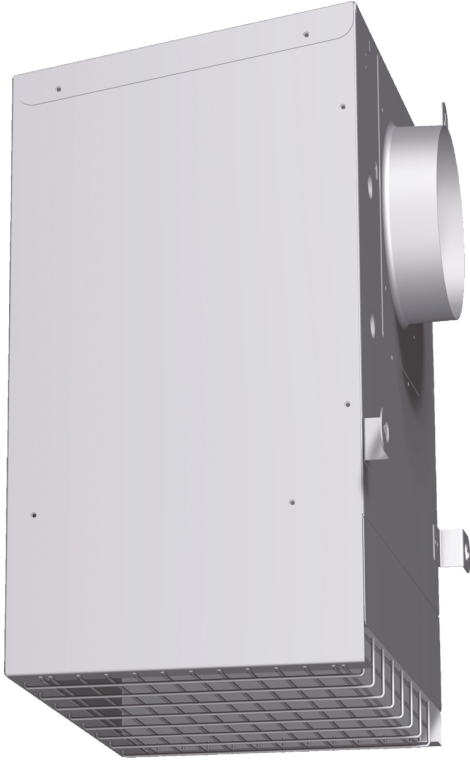

Integral blower DHR1FZUC

- Mounts Outside of the Downdraft, and Installs Outside the Home on a Wall or Roof Depending Upon the Application

Product group: Accessory
Brand: Bosch
Product name / series name:
SKU: DHR1FZUC
Internal article number: DHR1FZUC
EAN code: 4242005271788
Product Packaging Dimensions (HxWxD): 16.2" x 26" x 23"
Net Weight: 27.000 lbs
Gross Weight: 28.000 lbs
Quantity per packing unit:
Standard number of units per pallet:
UPC code: 825225964858

EXTNCB25 25' Blower Connection Cable

Integral blower DHR1FZUC

Key Features

Convenience

- Use the EXTNCB25 Blower Cable Connection Accessory for install with select hoods. Separate purchase required.

Integral blower DHR1FZUC