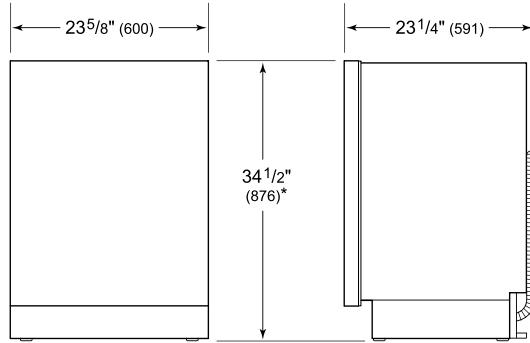

PRODUCT SPECIFICATIONS

Model	DW2451WS
Dimensions	23 5/8"W x 34 1/2"H x 23 1/4"D
Door Clearance	26 3/4"
Sound Level	41 dBA (Model and cycle/option dependent)
Electrical Supply	115 VAC, 60 Hz
Electrical Service	15 amp dedicated circuit
Receptacle	3-prong grounding-type
Cord Length	6'
Water Connection	5' braided tubing with 3/8" female compression fitting
Drain Connection	5' (1.5 m) corrugated tubing
Plumbing Pressure	30–140 psi

ELECTRICAL

PLUMBING

COVE OPENING WIDTH Cove dishwashers accommodate varying opening widths. A 23 5/8" (60 cm) width provides minimum reveals and is ideal for new construction. A 24" width is also common; however, reveals for a 24" opening will be larger than the reveals for a 23 5/8" opening unless the panel width is adjusted accordingly. 24" and 60 cm stainless steel panels are available and must be specified accordingly.

PANEL SPECIFICATIONS For complete panels specifications including width/height, weight requirements and thickness requirements visit subzero-wolf.com/reveal.

INTERIOR VIEW

This illustration is intended for interior reference only and may not represent the exterior of the model being specified.

DIMENSIONS

*33 3/4" (857) MIN TO 34 3/4" (883) MAX

60 CM INSTALLATION

NOTE: 3 1/2" (89) finished returns will be visible and should be finished to match cabir