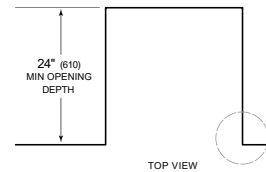

PRODUCT SPECIFICATIONS

Model	DW2451WS
Dimensions	23 5/8"W x 34 1/2"H x 23 1/4"D
Door Clearance	26 3/4"
Sound Level	41 dBA (Model and cycle/option dependent)
Electrical Supply	115 VAC, 60 Hz
Electrical Service	15 amp dedicated circuit
Receptacle	3-prong grounding-type
Cord Length	6'
Water Connection	5' braided tubing with 3/8" female compression fitting
Drain Connection	5' (1.5 m) corrugated tubing
Plumbing Pressure	30–140 psi

ELECTRICAL

PLUMBING

COVE OPENING WIDTH Cove dishwashers accommodate varying opening widths. A 23 5/8" (60 cm) width provides minimum reveals and is ideal for new construction. A 24" width is also common; however, reveals for a 24" opening will be larger than the reveals for a 23 5/8" opening unless the panel width is adjusted accordingly. 24" and 60 cm stainless steel panels are available and must be specified accordingly.

PANEL SPECIFICATIONS For complete panels specifications including width/height, weight requirements and thickness requirements visit subzero-wolf.com/reveal.

INTERIOR VIEW

This illustration is intended for interior reference only and may not represent the exterior of the model being specified.

DIMENSIONS

*33 3/4" (857) MIN TO 34 3/4" (883) MAX

60 CM INSTALLATION

NOTE: 3 1/2" (89) finished returns will be visible and should be finished to match cabir