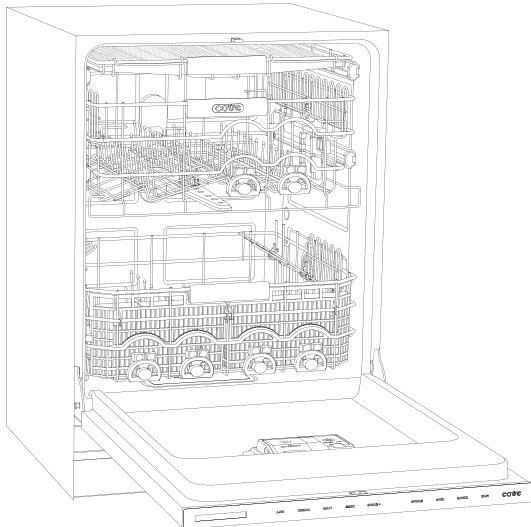

HANDLE ACCESSORIES

PRO

TUBULAR

PRODUCT DETAILS

DISHWASHER

- 4 LED lights (2 sides; 2 top)
- 45 spray jets across 3 spray arms
- Four-stage, fine mesh filter
- Adjustable stemware rail
- Adjustable cup shelf
- Height-adjustable middle rack
- Easy-glide bottom rack
- Upper silverware rack
- One large utensil basket
- Fold-down tines on lower and middle racks
- Water softener

PRODUCT SPECIFICATIONS

Model	DW2451WS
Dimensions	23 5/8"W x 34 1/2"H x 23 1/4"D
Door Clearance	26 3/4"
Sound Level	41 dBA (Model and cycle/option dependent)
Electrical Supply	115 VAC, 60 Hz
Electrical Service	15 amp dedicated circuit
Receptacle	3-prong grounding-type
Cord Length	6'
Water Connection	5' braided tubing with 3/8" female compression fitting
Drain Connection	5' (1.5 m) corrugated tubing
Plumbing Pressure	30–140 psi

ELECTRICAL

PLUMBING

COVE OPENING WIDTH Cove dishwashers accommodate varying opening widths. A 23 5/8" (60 cm) width provides minimum reveals and is ideal for new construction. A 24" width is also common; however, reveals for a 24" opening will be larger than the reveals for a 23 5/8" opening unless the panel width is adjusted accordingly. 24" and 60 cm stainless steel panels are available and must be specified accordingly.

PANEL SPECIFICATIONS For complete panels specifications including width/height, weight requirements and thickness requirements visit subzero-wolf.com/reveal.

INTERIOR VIEW

This illustration is intended for interior reference only and may not represent the exterior of the model being specified.