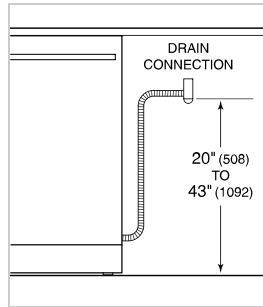

HANDLE ACCESSORIES

PRO

TUBULAR

PRODUCT DETAILS

DISHWASHER

- 4 LED lights (2 sides; 2 top)
- 45 spray jets across 3 spray arms
- Four-stage, fine mesh filter
- Adjustable stemware rail
- Adjustable cup shelf
- Height-adjustable middle rack
- Easy-glide bottom rack
- Upper silverware rack
- One large utensil basket
- Fold-down tines on lower and middle racks
- Water softener

PRODUCT SPECIFICATIONS

Model	DW2451WS
Dimensions	23 5/8"W x 34 1/2"H x 23 1/4"D
Door Clearance	26 3/4"
Sound Level	41 dBA (Model and cycle/option dependent)
Electrical Supply	115 VAC, 60 Hz
Electrical Service	15 amp dedicated circuit
Receptacle	3-prong grounding-type
Cord Length	6'
Water Connection	5' braided tubing with 3/8" female compression fitting
Drain Connection	5' (1.5 m) corrugated tubing
Plumbing Pressure	30–140 psi

ELECTRICAL

PLUMBING

COVE OPENING WIDTH Cove dishwashers accommodate varying opening widths. A 23 5/8" (60 cm) width provides minimum reveals and is ideal for new construction. A 24" width is also common; however, reveals for a 24" opening will be larger than the reveals for a 23 5/8" opening unless the panel width is adjusted accordingly. 24" and 60 cm stainless steel panels are available and must be specified accordingly.