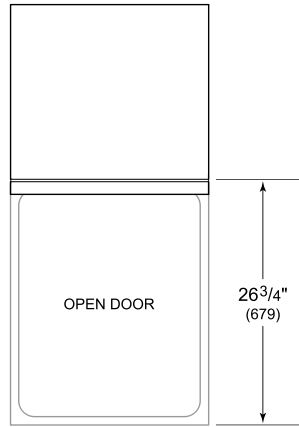

PRODUCT SPECIFICATIONS

Model	DW2451WS
Dimensions	23 5/8"W x 34 1/2"H x 23 1/4"D
Door Clearance	26 3/4"
Sound Level	41 dBA (Model and cycle/option dependent)
Electrical Supply	115 VAC, 60 Hz
Electrical Service	15 amp dedicated circuit
Receptacle	3-prong grounding-type
Cord Length	6'
Water Connection	5' braided tubing with 3/8" female compression fitting
Drain Connection	5' (1.5 m) corrugated tubing
Plumbing Pressure	30–140 psi

ELECTRICAL

PLUMBING

COVE OPENING WIDTH Cove dishwashers accommodate varying opening widths. A 23 5/8" (60 cm) width provides minimum reveals and is ideal for new construction. A 24" width is also common; however, reveals for a 24" opening will be larger than the reveals for a 23 5/8" opening unless the panel width is adjusted accordingly. 24" and 60 cm stainless steel panels are available and must be specified accordingly.

PANEL SPECIFICATIONS For complete panels specifications including width/height, weight requirements and thickness requirements visit subzero-wolf.com/reveal.

INTERIOR VIEW

This illustration is intended for interior reference only and may not represent the exterior of the model being specified.

DIMENSIONS

*33 3/4" (857) MIN TO 34 3/4" (883) MAX

60 CM INSTALLATION

NOTE: 3 1/2" (89) finished returns will be visible and should be finished to match cabir