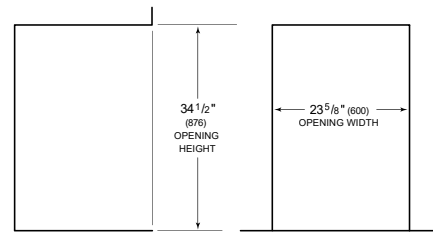

PRODUCT SPECIFICATIONS

Model	DW2451WS
Dimensions	23 5/8"W x 34 1/2"H x 23 1/4"D
Door Clearance	26 3/4"
Sound Level	41 dBA (Model and cycle/option dependent)
Electrical Supply	115 VAC, 60 Hz
Electrical Service	15 amp dedicated circuit
Receptacle	3-prong grounding-type
Cord Length	6'
Water Connection	5' braided tubing with 3/8" female compression fitting
Drain Connection	5' (1.5 m) corrugated tubing
Plumbing Pressure	30–140 psi

ELECTRICAL

PLUMBING

COVE OPENING WIDTH Cove dishwashers accommodate varying opening widths. A 23 5/8" (60 cm) width provides minimum reveals and is ideal for new construction. A 24" width is also common; however, reveals for a 24" opening will be larger than the reveals for a 23 5/8" opening unless the panel width is adjusted accordingly. 24" and 60 cm stainless steel panels are available and must be specified accordingly.

PANEL SPECIFICATIONS For complete panels specifications including width/height, weight requirements and thickness requirements visit subzero-wolf.com/reveal.

INTERIOR VIEW

This illustration is intended for interior reference only and may not represent the exterior of the model being specified.

DIMENSIONS

*33 3/4" (857) MIN TO 34 3/4" (883) MAX

60 CM INSTALLATION

NOTE: 3 1/2" (89) finished returns will be visible and should be finished to match cabir