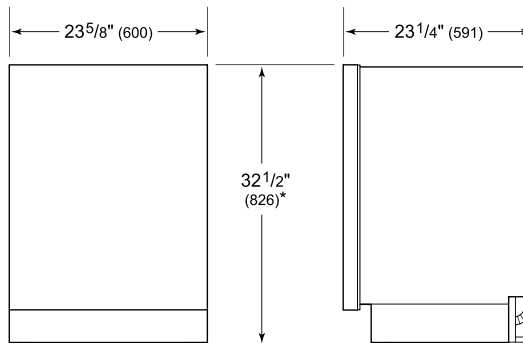

DIMENSIONS