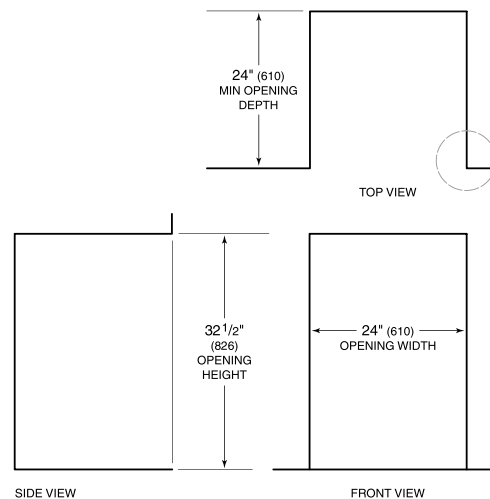

24" INSTALLATION