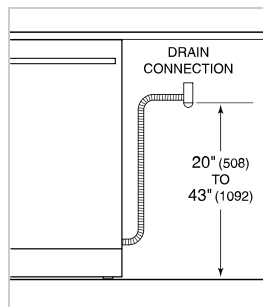

PRODUCT SPECIFICATIONS

Model	DW2451/ADA
Dimensions	23 5/8"W x 32 1/2"H x 23 1/4"D
Door Clearance	25"
Sound Level	41 dBA (Model and cycle/option dependent)
Electrical Supply	115 VAC, 60 Hz
Electrical Service	15 amp dedicated circuit
Receptacle	3-prong grounding-type
Cord Length	6'
Water Connection	5' braided tubing with 3/8" female compression fitting
Drain Connection	5' (1.5 m) corrugated tubing
Plumbing Pressure	30–140 psi

ELECTRICAL

PLUMBING

COVE OPENING WIDTH Cove dishwashers accommodate varying opening widths. A 23 5/8" (60 cm) width provides minimum reveals and is ideal for new construction. A 24" width is also common; however, reveals for a 24" opening will be larger than the reveals for a 23 5/8" opening unless the panel width is adjusted accordingly. 24" and 60 cm stainless steel panels are available and must be specified accordingly.

PANEL SPECIFICATIONS For complete panels specifications including width/height, weight requirements and thickness requirements visit subzero-wolf.com/reveal.

INTERIOR VIEW

This illustration is intended for interior reference only and may not represent the exterior of the model being specified.

DIMENSIONS

*31 7/8" (810) MIN TO 32 7/8" (835) MAX

24" INSTALLATION