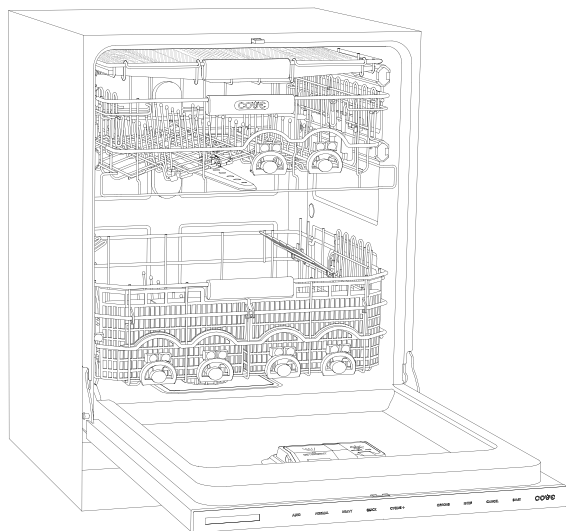

INTERIOR VIEW