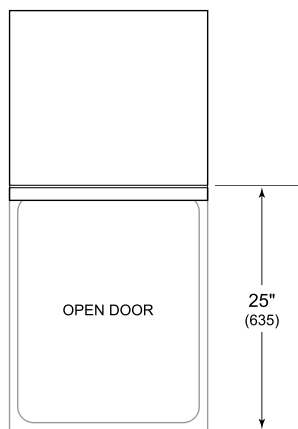

*31 7/8" (810) MIN TO 32 7/8" (835) MAX