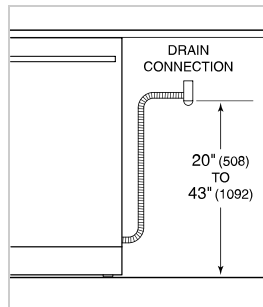

PRODUCT SPECIFICATIONS

Model	DW2451/ADA
Dimensions	23 5/8"W x 32 1/2"H x 23 1/4"D
Door Clearance	25"
Sound Level	41 dBA (Model and cycle/option dependent)
Electrical Supply	115 VAC, 60 Hz
Electrical Service	15 amp dedicated circuit
Receptacle	3-prong grounding-type
Cord Length	6'
Water Connection	5' braided tubing with 3/8" female compression fitting
Drain Connection	5' (1.5 m) corrugated tubing
Plumbing Pressure	30–140 psi

ELECTRICAL

PLUMBING

COVE OPENING WIDTH Cove dishwashers accommodate varying opening widths. A 23 5/8" (60 cm) width provides minimum reveals and is ideal for new construction. A 24" width is also common; however, reveals for a 24" opening will be larger than the reveals for a 23 5/8" opening unless the panel width is adjusted accordingly. 24" and 60 cm stainless steel panels are available and must be specified accordingly.

PANEL SPECIFICATIONS For complete panels specifications including width/height, weight requirements and thickness requirements visit subzero-wolf.com/reveal.

INTERIOR VIEW

This illustration is intended for interior reference only and may not represent the exterior of the model being specified.

DIMENSIONS

*31 7/8" (810) MIN TO 32 7/8" (835) MAX

60 CM INSTALLATION