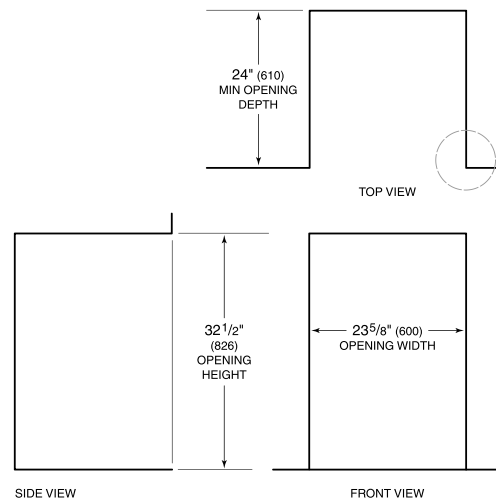

60 CM INSTALLATION