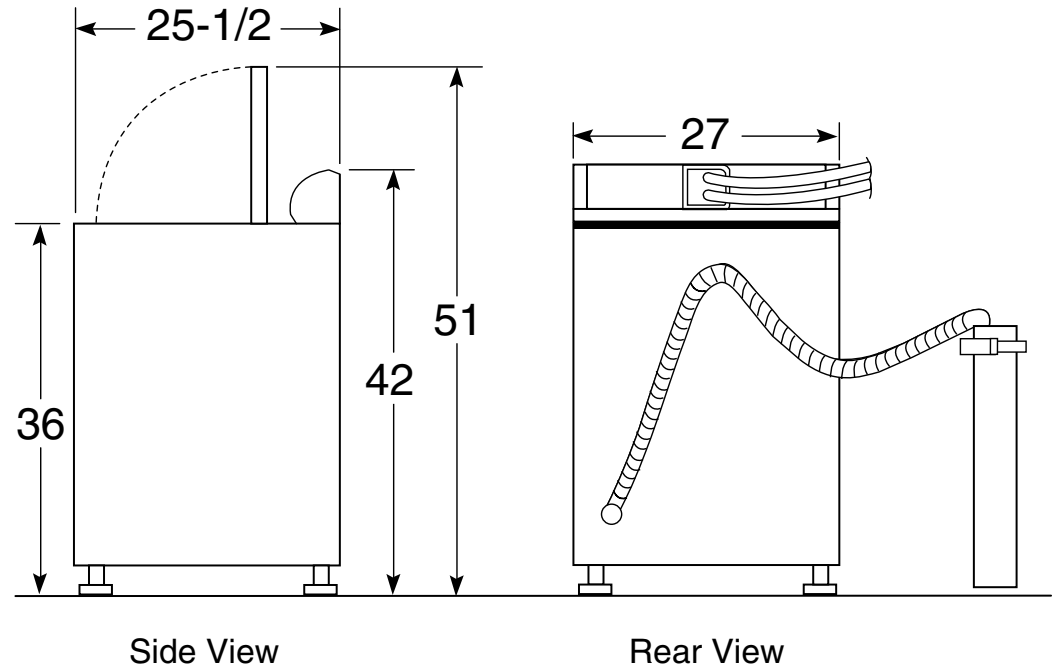

EWA5600K

GE® 4.1 IEC Cu. Ft. Colossal Capacity Washer with Stainless Steel Basket

Dimensions and Installation Information (in inches)

Circuit Requirements: An individual, properly-grounded branch circuit, with a three-prong grounding-type receptacle, protected by a 15 or 20 amp circuit breaker or a time-delay fuse, is required.

Electrical Rating: 120V, 60Hz, 10A

Note: Washer wall outlet must be located within 36" of service code entry. Wall outlet must not be located behind dryer.

Installation Information: Before installing, consult installation instructions packed with product for current dimensional data.