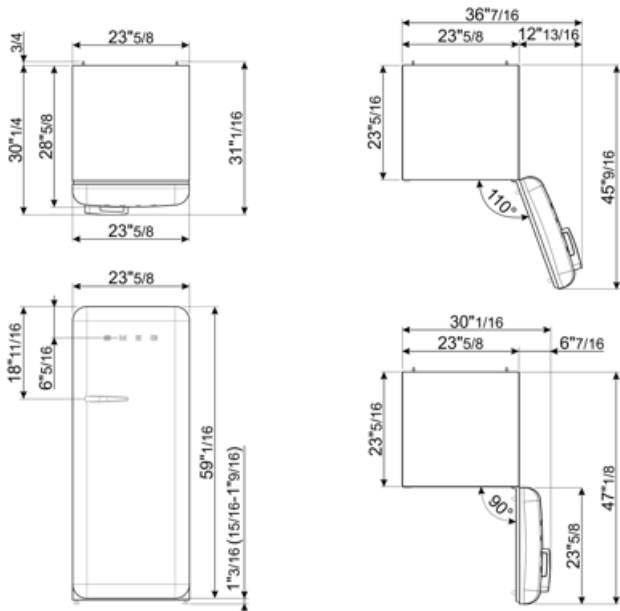

Refrigerator Inner Door

No. of door shelves with transparent cover	2	No. of bottle shelves	1
Number of adjustable door shelves	2	Door bin with wire support	Yes
Adjustable door bins with wire support	Yes		

Electrical Connection

Plug	(A) USA & Mexico	Frequency (Hz)	50/60 Hz
Current	2.2 A	Power cord length	70 7/8 "
Voltage (V)	120 V		

Symbols glossary (TT)

The automatic defrost system works by automatically defrosting at regular intervals eliminating the need to defrost altogether.