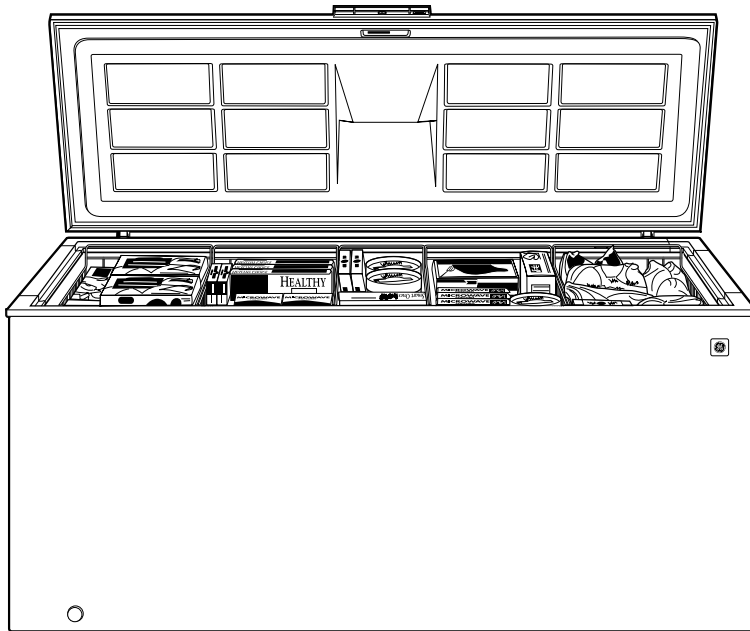

GE Appliances

FCM25DS – GE® 25.1 Cu. Ft. Manual Defrost Chest Freezer

Dimensions (in inches)

Air Clearances	
Each side (in.)	3
Back (in.)	3

GE Appliances

FCM25DS – GE® 25.1 Cu. Ft. Manual Defrost Chest Freezer

Features and Benefits

- 25.1 cu. ft. Capacity
- Manual Defrost
- 4 Lift-Out and Sliding Bulk Storage Basket
- Adjustable Temperature Control
- Defrost Water Drain
- Interior Light
- Lock
- Wrap-Around Condenser and Evaporator
- Foam Insulation In Cabinet, Fiberglass Pad Insulation In Lid
- Model FCM25DSWW – White