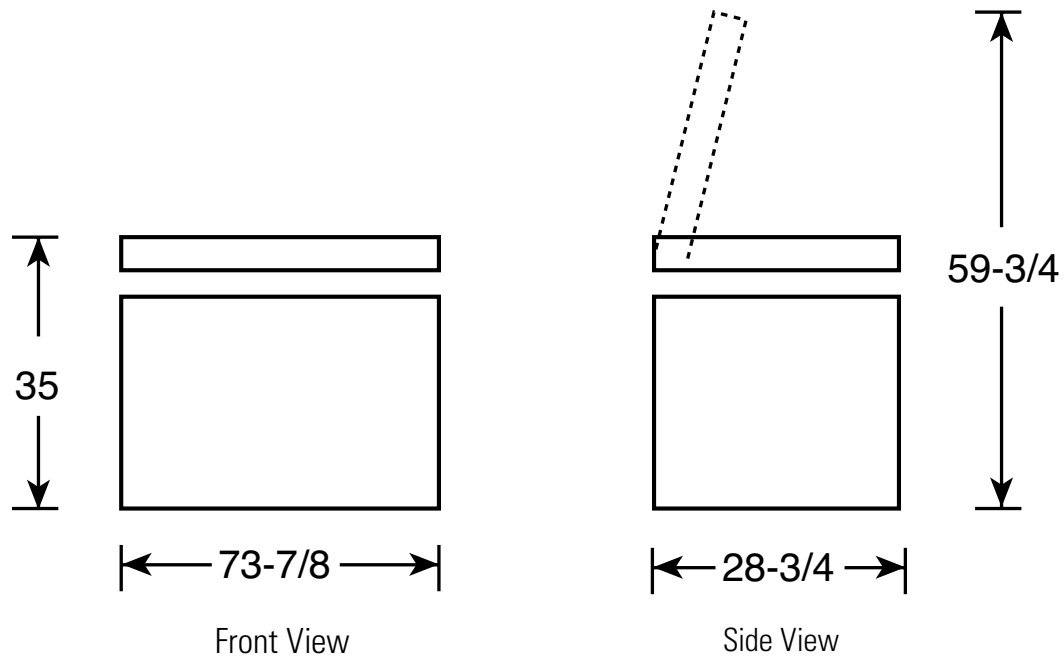

GE Appliances

FCM25DS – GE® 25.1 Cu. Ft. Manual Defrost Chest Freezer

Dimensions (in inches)

Air Clearances	
Each side (in.)	3
Back (in.)	3

GE Appliances

FCM25DS – GE® 25.1 Cu. Ft. Manual Defrost Chest Freezer

Features and Benefits

- 25.1 cu. ft. Capacity
- Manual Defrost
- 4 Lift-Out and Sliding Bulk Storage Basket
- Adjustable Temperature Control
- Defrost Water Drain
- Interior Light
- Lock
- Wrap-Around Condenser and Evaporator
- Foam Insulation In Cabinet, Fiberglass Pad Insulation In Lid
- Model FCM25DSWW – White