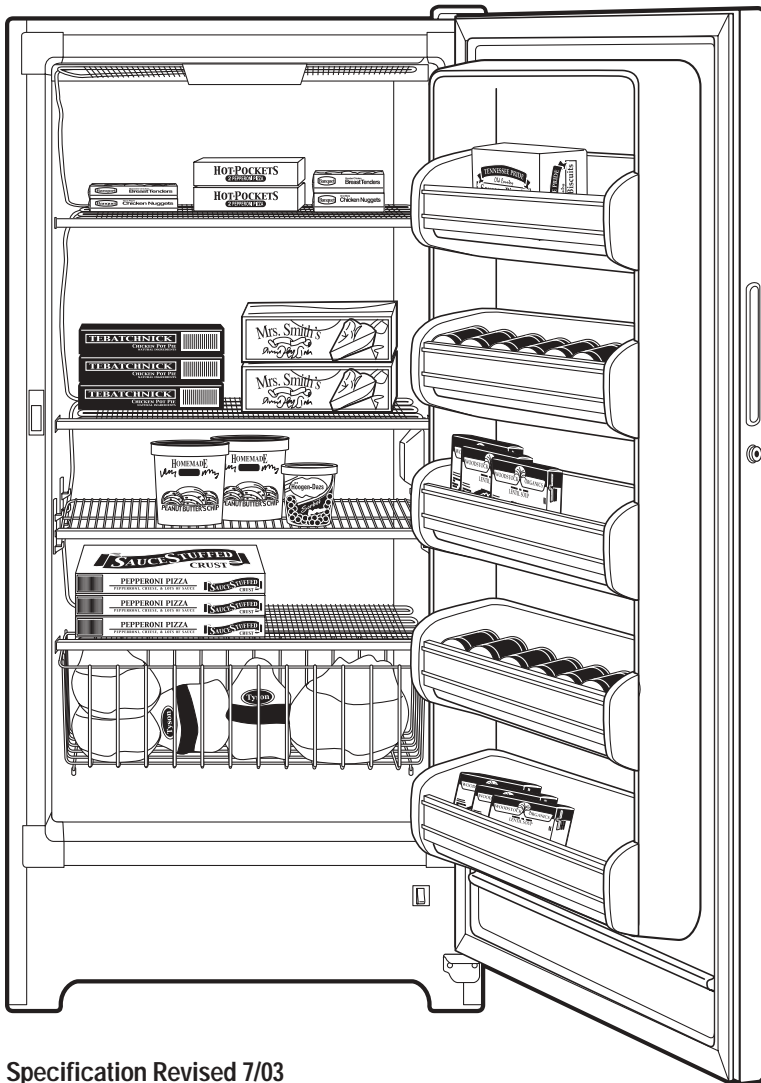

GE Appliances

FUM14DP – GE® Manual Defrost Upright Freezer

Dimensions (in inches)

Front View

Top View

Air Clearances	
Each side (in.)	3
Top (in.)	3
Back (in.)	3

GE Appliances

FUM14DP – GE® Manual Defrost Upright Freezer

Features and Benefits

- 14.1 cu. ft. Capacity
- Interior Light
- 4 Cabinet Shelves (1 Adjustable)
- 5 Door Shelves (2 Juice Shelves)
- Adjustable Temperature Control
- Defrost Water Drain
- Wrap-Around Condenser and Evaporator
- Limited Food Loss Warranty
- Model FUM14DPRWH – White