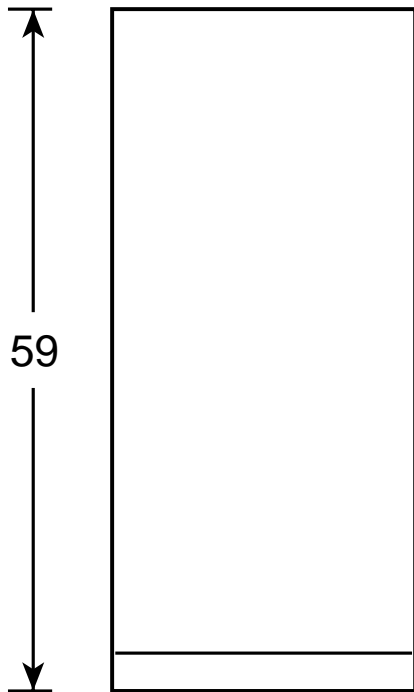

GE Appliances

FUM14DP – GE® Manual Defrost Upright Freezer

Dimensions (in inches)

Front View

Top View

Air Clearances	
Each side (in.)	3
Top (in.)	3
Back (in.)	3

GE Appliances

FUM14DP – GE® Manual Defrost Upright Freezer

Features and Benefits

- 14.1 cu. ft. Capacity
- Interior Light
- 4 Cabinet Shelves (1 Adjustable)
- 5 Door Shelves (2 Juice Shelves)
- Adjustable Temperature Control
- Defrost Water Drain
- Wrap-Around Condenser and Evaporator
- Limited Food Loss Warranty
- Model FUM14DPRWH – White