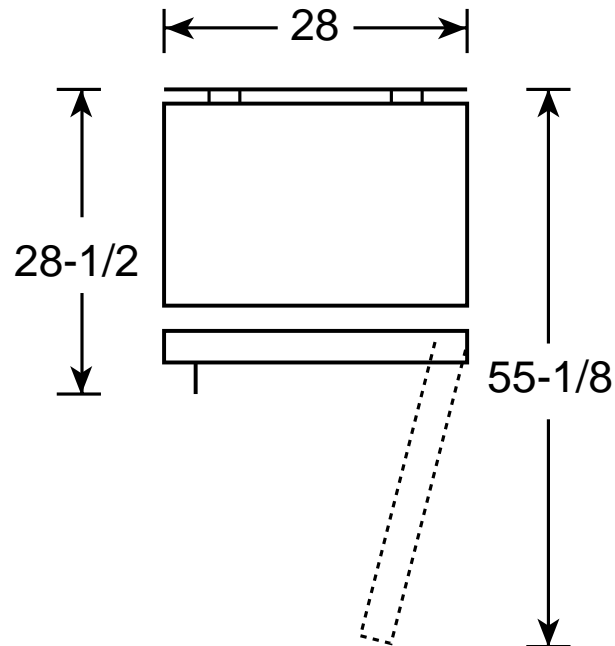

GE Appliances

FUM14DP – GE® Manual Defrost Upright Freezer

Dimensions (in inches)

Front View

Top View

Air Clearances	
Each side (in.)	3
Top (in.)	3
Back (in.)	3

GE Appliances

FUM14DP – GE® Manual Defrost Upright Freezer

Features and Benefits

- 14.1 cu. ft. Capacity
- Interior Light
- 4 Cabinet Shelves (1 Adjustable)
- 5 Door Shelves (2 Juice Shelves)
- Adjustable Temperature Control
- Defrost Water Drain
- Wrap-Around Condenser and Evaporator
- Limited Food Loss Warranty
- Model FUM14DPRWH – White