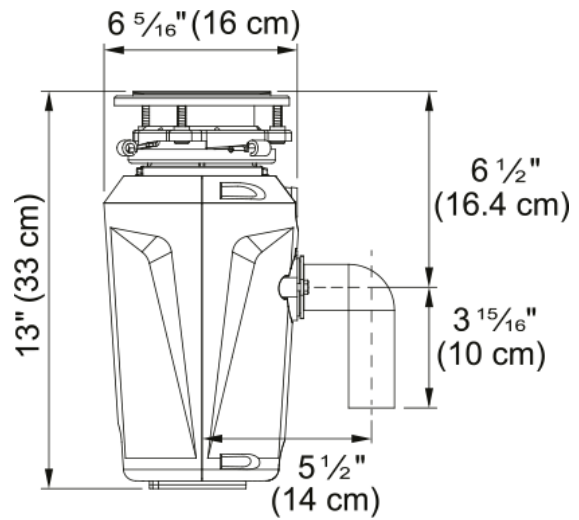

1/2 HP Food Waste Disposer - FWDS50 | 134.0713.702

Franke Elite Slimline 1/2 HP Continuous Feed Waste Disposer with jam resistant 2750 RPM Twist Force Motor. Designed for daily family use, Franke food waste disposers effortlessly manage food waste, reduce odors and germs, and promote sustainability in the kitchen. With quick operation, fine grinding for septic systems, and reduced energy consumption, our disposers excel in performance and affordability. Our advanced technology ensures unparalleled performance, with a powerful Twist Force DC motor for efficient grinding, and a hygiene safeguard to fight against the growth of bacteria.

Aspect

Product type Food waste disposer

Energy specifications

Voltage 120 V

Product identification

Product brand FRANKE

Product family None

Collection Elite Slimline

Features

Horsepower 1/2 HP

Motor speed 2600.0

Waste disposer motor type Permanent magnet

Feed type Continuous