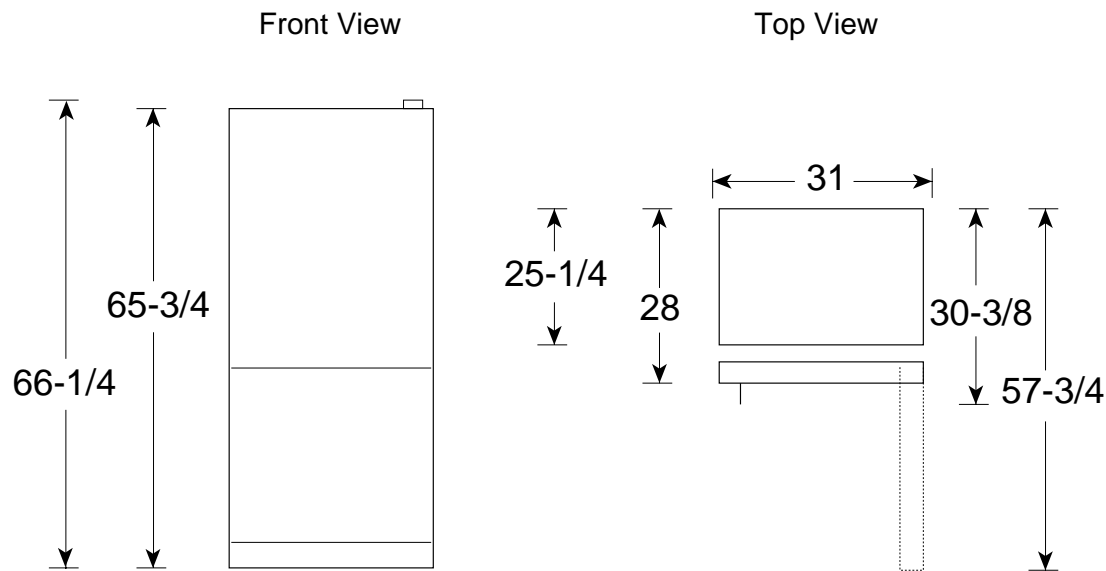

## GBS18HBM – GE 18.1 Cu. Ft. Bottom-Freezer Refrigerator

Dimensions (in inches)

<b>Overall Dimensions</b>	Height to top of hinge (in.) <b>A</b>	66-1/4
	Height to top of case (in.) <b>B</b>	65-3/4
	Case depth without door (in.) <b>C</b>	25-1/4
	Case depth less door handle (in.) <b>D</b>	28
	Case depth with door handle (in.) <b>E</b>	30-3/8
	Depth with fresh food door open 90° (in.) <b>F</b>	57-3/4
	Width (in.) <b>G</b>	31
<b>Air Clearances</b>	Side clearance for 90° door open	1-3/8
	Each side (in.)	0
	Top (in.)	1
	Back (in.)	1/2