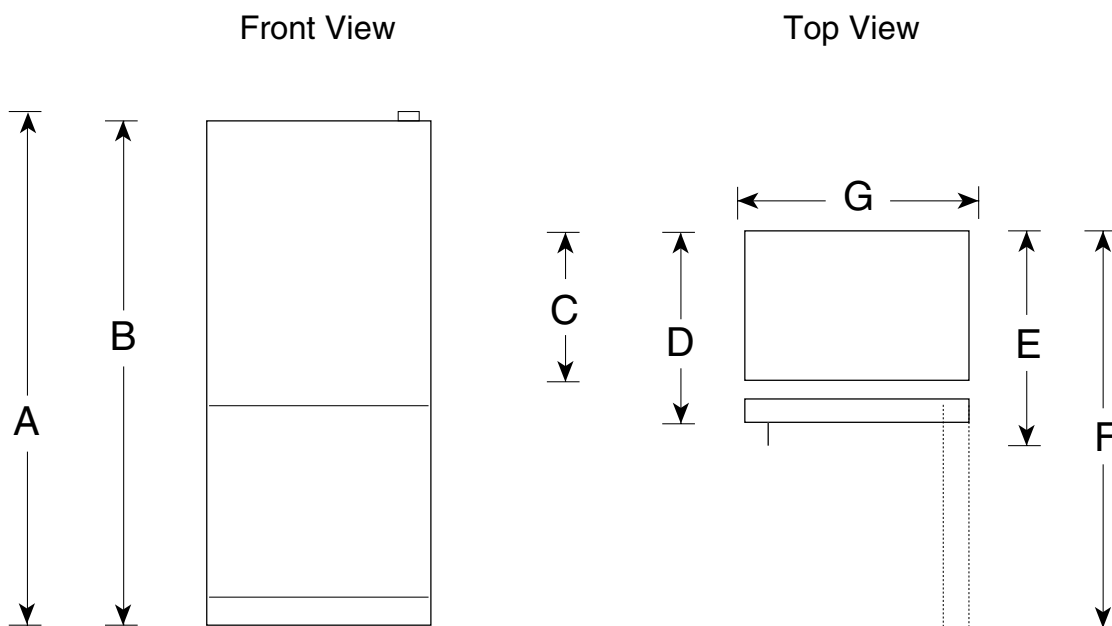

## GBS22HBR – GE® ENERGY STAR® 22.3 Cu. Ft. Bottom-Freezer Door Refrigerator

Dimensions (in inches)

Overall Dimensions	Height to top of hinge (in.) <b>A</b>	<b>68-5/8</b>
	Height to top of case (in.) <b>B</b>	<b>67-7/8</b>
	Case depth without door (in.) <b>C</b>	<b>28-1/4</b>
	Case depth less door handle (in.) <b>D</b>	<b>31-3/4</b>
	Case depth with door handle (in.) <b>E</b>	<b>34-1/8</b>
	Depth with fresh food door open 90° (in.) <b>F</b>	<b>62</b>
	Width (in.) <b>G</b>	<b>32-7/8</b>
	Width with door open 90° with door handle (in.) <b>H</b>	<b>36-1/2</b>
Air Clearances	Each side (in.)	<b>1/8</b>
	Top (in.)	<b>1</b>
	Back (in.)	<b>1</b>