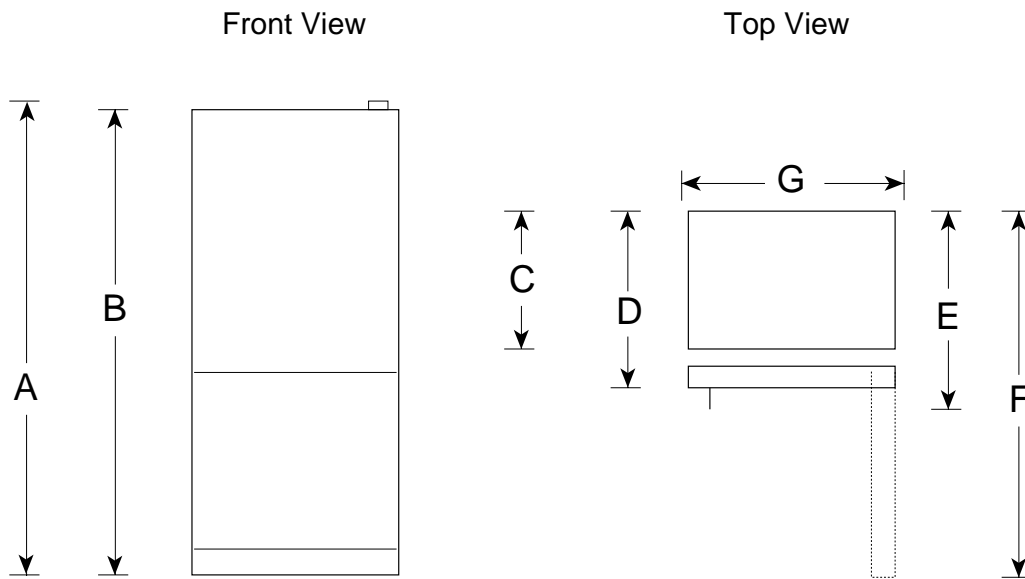

GE Appliances

GBS22KBP – GE ENERGY STAR® 22.3 Cu. Ft. Bottom-Freezer Refrigerator

Dimensions (in inches)

Overall Dimensions	Height to top of hinge (in.) A	68-5/8
	Height to top of case (in.) B	67-7/8
	Case depth without door (in.) C	28-1/4
	Depth less door handle (in.) D	31-3/4
	Depth with door handle (in.) E	34-1/8
	Depth with door open 90° (in.) F	62
	Width (in.) G	32-7/8
	Side clearance for 90° door open (in.)	1-1/4
Air Clearances	Each side (in.)	1/8
	Top (in.)	1
	Back (in.)	1

Specification Created 2/03

Total volume and shelf area are calculated by the Association of Home Appliance Manufacturers' standards.

Listed by Underwriters Laboratories

For answers to your Monogram®, GE Profile™ or GE appliance questions, visit our website at GEAppliances.com or call GE Answer Center® service, 800.626.2000.