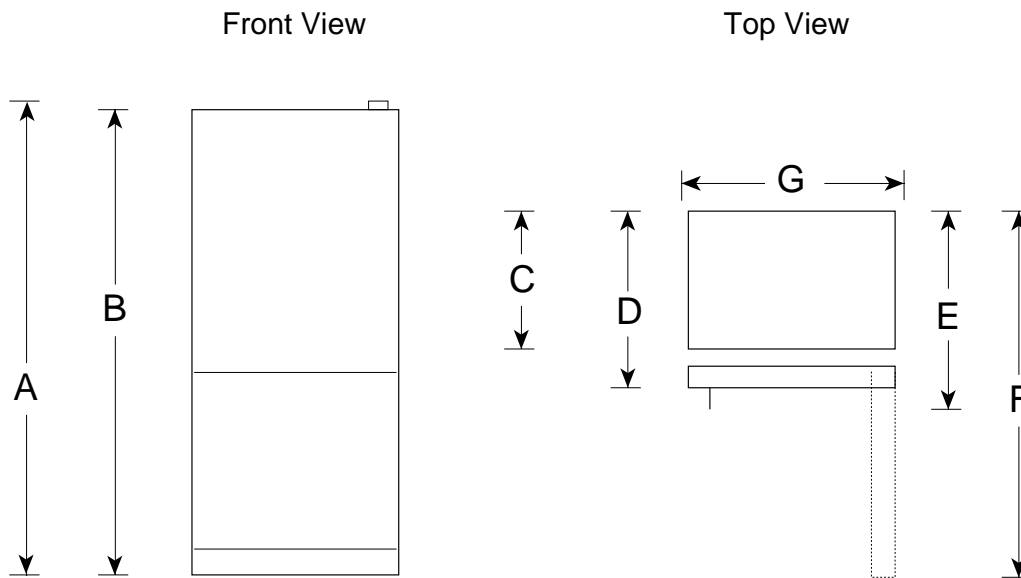

GE Appliances

GDS18LBP – GE ENERGY STAR® 18.1 Cu. Ft. Bottom-Freezer Refrigerator

Dimensions (in inches)

Overall Dimensions	Height to top of hinge (in.) A	66-1/4
	Height to top of case (in.) B	65-3/4
	Case depth without door (in.) C	25-1/4
	Depth less door handle (in.) D	28
	Depth with door handle (in.) E	30-3/8
	Depth with door open 90° (in.) F	57-3/4
	Width (in.) G	31
Air Clearances	Side clearance for 90° door open (in.)	2-3/8
	Each side (in.)	0
	Top (in.)	1
	Back (in.)	1/2

Total volume and shelf area are calculated by the Association of Home Appliance Manufacturers' standards.

Listed by Underwriters Laboratories

For answers to your Monogram®, GE Profile™ or GE appliance questions, visit our website at GEAppliances.com or call GE Answer Center® service, 800.626.2000.