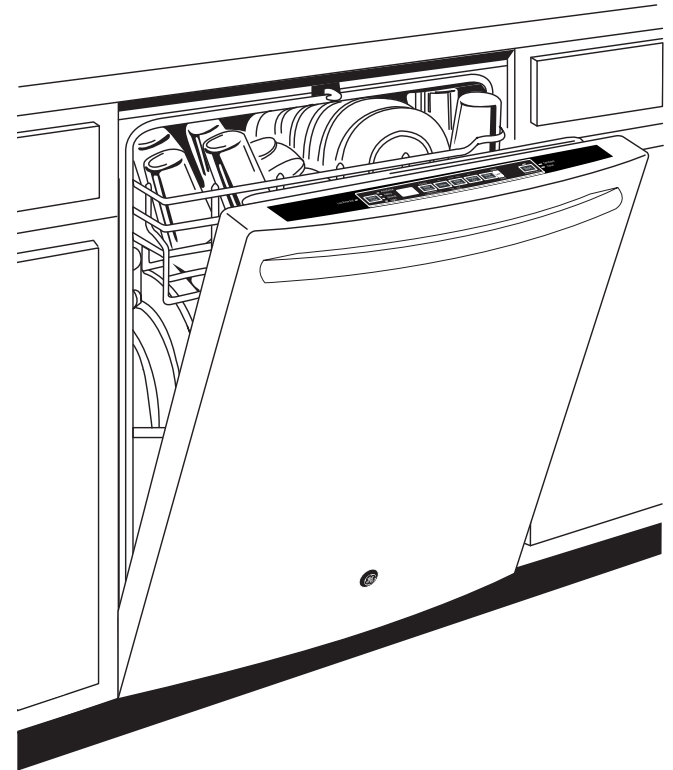

GDT590SGJ/SMJ/SSJ

GE® Series Stainless Steel Interior Dishwasher with Hidden Controls

FEATURES AND BENEFITS

Full stainless steel interior – Enjoy an attractive appearance and long-lasting durability

Third Rack – Easily clean an entire flatware collection, knives and small utensils with an additional rack across the top of the dishwasher

GE's most advanced wash system – Consistently clean and dry dishes are ensured with GE's most advanced wash system, featuring 65% more wash power*

Easy-touch adjustable upper rack – Quickly adjust the upper rack 2 inches up or down to accommodate tall glassware and 10-1/2" plates with plenty of room in the bottom rack for large platters and cookie sheets

48 dBA with status light on door – A dishwasher this quiet has a status light to let you know it is running

Full-extension, smooth-glide upper rack – Loading and unloading is smooth and simple with a durable rack that fully extends on ball bearings

Hidden vent with fan dry – Dishes dry efficiently and quickly with a fan that extracts moisture from the interior

Lower rack – Adjustable tines and Wash Your Way customizable rack

Model GDT590SSJSS – Stainless steel

Model GDT590SGJWW – White

Model GDT590SGJBB – Black

Model GDT590SMJES – Slate

*Wash power delivered to each rack. Compared to previous GE models.

GE APPLIANCES