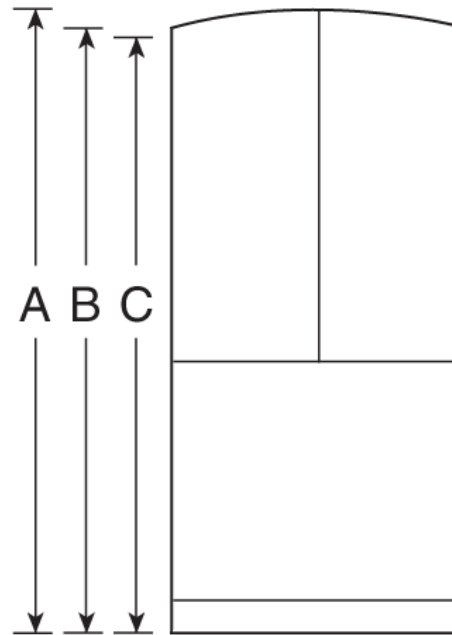

### Dimensions and Installation Information (in inches)

|                    |  |        |
|--------------------|--|--------|
| Overall Dimensions | Height to top of crown (in.) <b>A</b>                    | 70-1/2 |
|                    | Height to top of hinge (in.) <b>B</b>                    | 69-7/8 |
|                    | Height to top of case (in.) <b>C</b>                     | 69     |
|                    | Case depth without door (in.) <b>D</b>                   | 29-3/8 |
|                    | Case depth less door handle (in.) <b>E</b>               | 34-3/4 |
|                    | Case depth with door handle (in.) <b>F</b>               | 36-1/4 |
|                    | Depth with fresh food door open 90° (in.) <b>G</b>       | 48-3/8 |
|                    | Width (in.) <b>H</b>                                     | 35-3/4 |
|                    | Width with door open 90° inc. door handle (in.) <b>I</b> | 44-5/8 |
| Air                | Each side (in.)  | 1/8    |
|                    | Top (in.)  | 1      |
|                    | Back (in.)   | 2      |