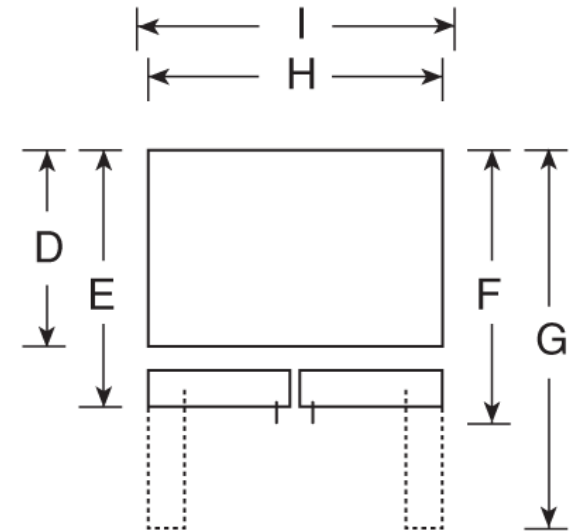

### Dimensions and Installation Information (in inches)

|                    |  |        |
|--------------------|--|--------|
| Overall Dimensions | Height to top of crown (in.) <b>A</b>                    | 70-1/2 |
|                    | Height to top of hinge (in.) <b>B</b>                    | 69-7/8 |
|                    | Height to top of case (in.) <b>C</b>                     | 69     |
|                    | Case depth without door (in.) <b>D</b>                   | 29-3/8 |
|                    | Case depth less door handle (in.) <b>E</b>               | 34-3/4 |
|                    | Case depth with door handle (in.) <b>F</b>               | 36-1/4 |
|                    | Depth with fresh food door open 90° (in.) <b>G</b>       | 48-3/8 |
|                    | Width (in.) <b>H</b>                                     | 35-3/4 |
|                    | Width with door open 90° inc. door handle (in.) <b>I</b> | 44-5/8 |
| Air                | Each side (in.)  | 1/8    |
|                    | Top (in.)  | 1      |
|                    | Back (in.)   | 2      |