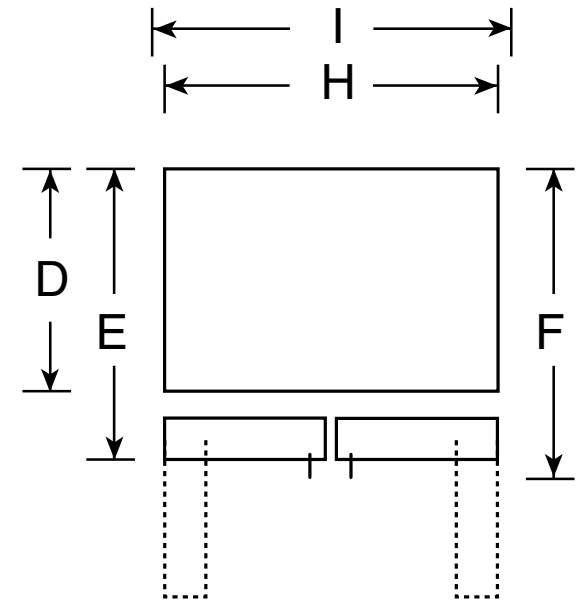

GFE29HME

GE® 27.7 Cu. Ft. French-Door Refrigerator

Dimensions and Installation Information (in inches)

Overall Dimensions	Height to top of crown (in.) A	70-1/2
	Height to top of hinge (in.) B	69-7/8
	Height to top of case (in.) C	69
	Case depth without door (in.) D	29-3/8
	Case depth less door handle (in.) E	34-3/4
	Case depth with door handle (in.) F	36-1/4
	Depth with fresh food door open 90° (in.) G	48-3/8
	Width (in.) H	35-3/4
	Width with door open 90° inc. door handle (in.) I	44-5/8
Air	Each side (in.)	1/8
	Top (in.)	1
	Back (in.)	2

GFE29HME

GE® 27.7 Cu. Ft. French-Door Refrigerator

Features and Benefits

- Dual icemaker - An icemaker in both compartments gives you more ice whenever you need it
- 2 adjustable-humidity drawers and 1 full-width adjustable-temperature drawer
- TwinChill™ evaporators - Separate climates in the fresh food and freezer sections help maintain temperature and humidity levels to keep foods fresh
- Showcase LED lighting - Positioned throughout the interior and under fresh food doors to spotlight foods inside the refrigerator and in the freezer
- Space saving icemaker - Located on the door with integrated bins to create more usable storage space
- Quick Space Shelf - Functions as a normal full-sized shelf when needed and easily slides down for instant storage flexibility
- Turbo Cool setting - Drops interior temperature to maintain freshness after frequent openings
- Advanced water filtration uses RPWF replacement filter - Removes trace pharmaceuticals from water and ice
- Model GFE29HMEES - Slate