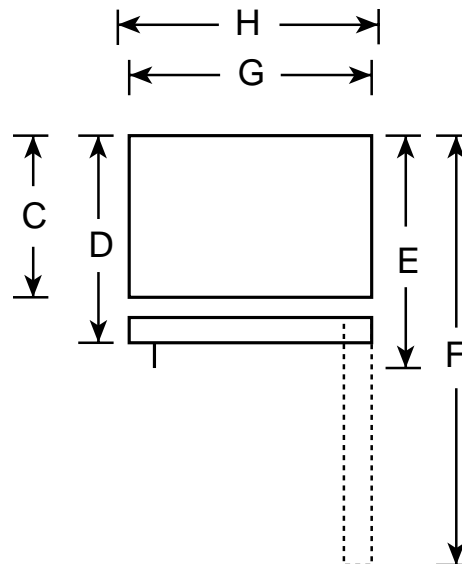

GE Appliances

GFR12AAM—GE 11.65 Cu. Ft. Capacity Cycle Defrost Two-Door Refrigerator

Front View

Top View

Overall Dimensions	Height with hinge (in.) A	59-1/2
	Height without hinge (in.) B	59-5/16
	Depth without Doors (in.) C	26-1/8
	Depth with Doors (in.) D	28
	Depth plus Handle with Doors Closed (in.) E	28
	Depth with Doors open 90° (in.) F	50-3/8
	Width with Doors Closed (in.) G	23-1/2
	Width with Doors open 90° Including Handle (in.) H	23-3/8
Air Clearances	Each side (in.)	1/2
	Top (in.)	1/2
	Back (in.)	1

GE Appliances

GFR12AAM—GE 11.65 Cu. Ft. Capacity Cycle Defrost Two-Door Refrigerator

GFR12AAMWWERS

Features and Benefits

- 11.65 cu. ft. Capacity (Fresh Food 9.04 cu. ft., Freezer 2.61 cu. ft.)
- 2 Wire Everwhite Fresh Food Cabinet Shelves
- 2 Clear Fruit/Vegetable Crispers
- 3 Fixed Fresh Food Door Shelves
- Dairy Compartment
- Full-Width Wire Everwhite Freezer Compartment Shelf
- 2 Ice 'N Easy Trays
- Interior Light
- Color-Matched Door Handle
- Model GFR12AAMWW - White on white