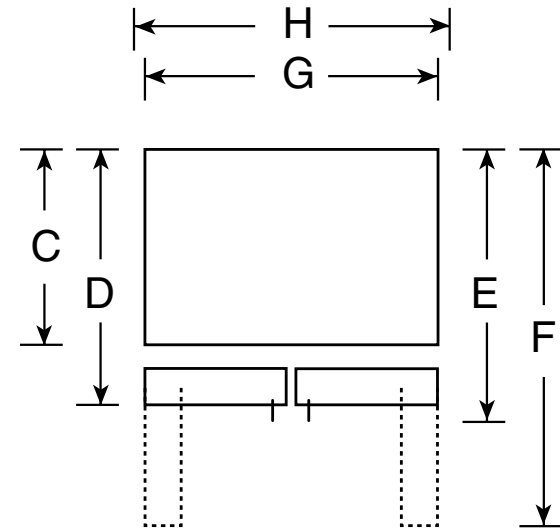

GFSF6KKY

GE® ENERGY STAR® 25.9 Cu. Ft. French Door Refrigerator with Icemaker

Dimensions and Installation Information (in inches)

Overall Dimensions	Height to top of hinge (in.) A	70
	Height to top of case (in.) B	68-1/2
	Case depth without door (in.) C	29-1/8
	Case depth less door handle (in.) D	32-7/8
	Case depth with door handle (in.) E	35-5/8
	Depth with fresh food door open 90° (in.) F	47-3/4
	Width (in.) G	35-3/4
Air Clearances	Width with door open 90° inc. door handle (in.) H	44-1/2
	Each side (in.)	1/8
	Top (in.)	1
	Back (in.)	2

GFSF6KKY

GE® ENERGY STAR® 25.9 Cu. Ft. French Door Refrigerator with Icemaker

Features and Benefits

- High-gloss crown doors with hidden hinges - Step up to a smooth finish with rounded doors and the clean look of concealed hinges
- Integrated dispenser - Enjoy your ice cubed or crushed, along with chilled, filtered water from a trimless, color-matched dispenser
- Freshness Center™ - Maintain the fresh tastes of fruits and vegetables with two humidity-controlled drawers
- ClimateKeeper™ system with dual evaporators - Separate evaporators create the ideal environments to maintain fresh and frozen foods
- BrightSpace™ interior - Fully-illuminated interior makes it easy to see your favorite foods
- Two-level Slide 'n Store™ system - Get instant access to frozen foods in large and extra-large drawers
- Adjustable spillproof glass shelves - Raised edges keep small spills from becoming big messes
- Model GFSF6KKYBB - Black
- Model GFSF6KKYWW - White