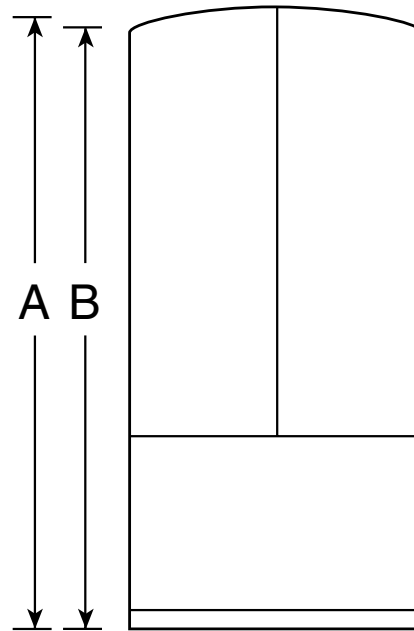

GFSS2KEY

GE® ENERGY STAR® 22.0 Cu. Ft. French Door Refrigerator with Icemaker

Dimensions and Installation Information (in inches)

Overall Dimensions	Height to top of hinge (in.) A	69-3/8
	Height to top of case (in.) B	67-3/4
	Case depth without door (in.) C	28-1/4
	Case depth less door handle (in.) D	32-1/2
	Case depth with door handle (in.) E	34-7/8
	Depth with fresh food door open 90° (in.) F	46-5/8
	Width (in.) G	33
Air Clearances	Width with door open 90° inc. door handle (in.) H	40-3/8
	Each side (in.)	1/8
	Top (in.)	1
	Back (in.)	3/4