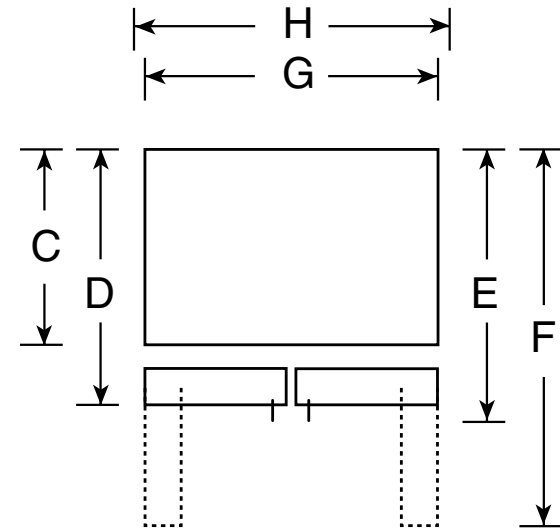

GFSS2KEY

GE® ENERGY STAR® 22.0 Cu. Ft. French Door Refrigerator with Icemaker

Dimensions and Installation Information (in inches)

Overall Dimensions	Height to top of hinge (in.) A	69-3/8
	Height to top of case (in.) B	67-3/4
	Case depth without door (in.) C	28-1/4
	Case depth less door handle (in.) D	32-1/2
	Case depth with door handle (in.) E	34-7/8
	Depth with fresh food door open 90° (in.) F	46-5/8
	Width (in.) G	33
Air Clearances	Width with door open 90° inc. door handle (in.) H	40-3/8
	Each side (in.)	1/8
	Top (in.)	1
	Back (in.)	3/4