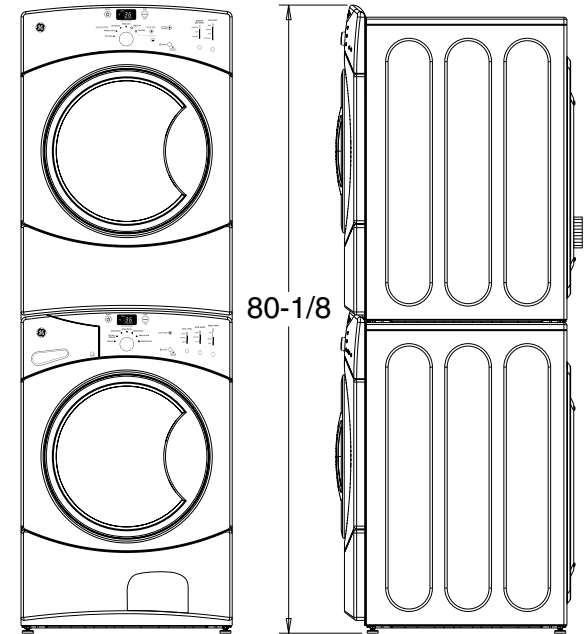

For answers to your Monogram®, GE Profile™ or GE® appliance questions, visit our website at [geappliances.com](http://geappliances.com) or call GE Answer Center® service, 800.626.2000.

Stacked Dimensions (in inches)