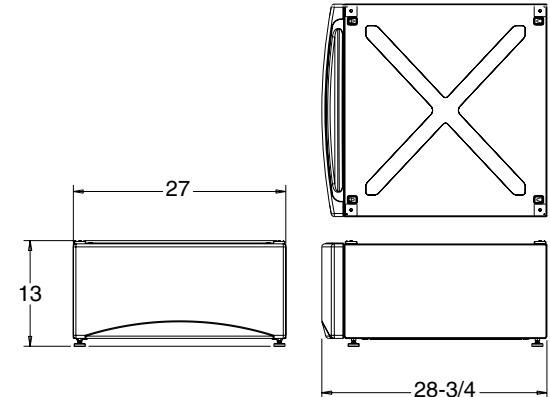

Pedestal Dimensions (in inches)

Above illustrations intended for dimensional reference only. Refer to photography for actual product appearance.