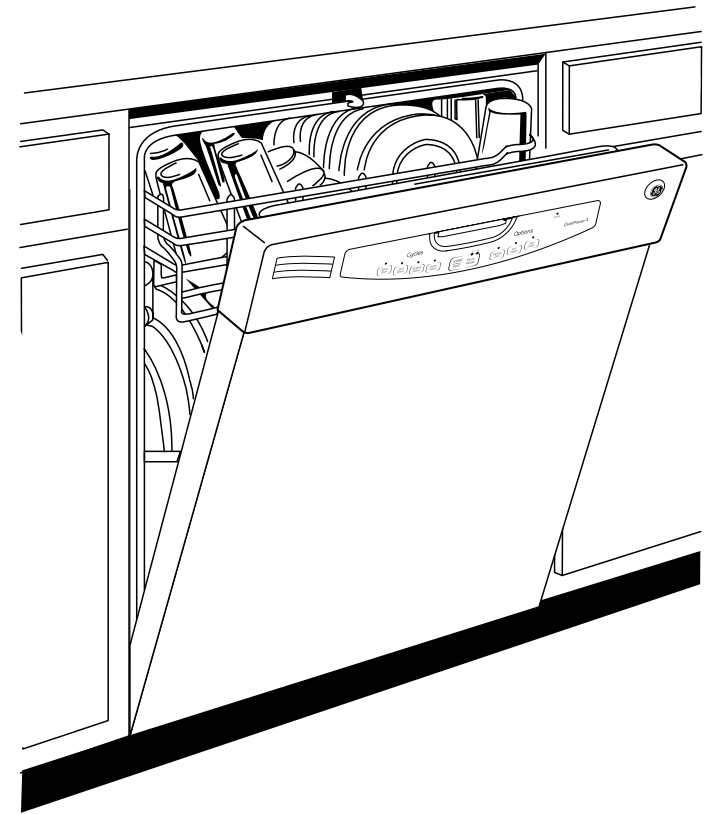

GLD4100MWW/CC/BB

GE® Tall Tub Built-In Dishwasher

Features and Benefits

- Full-Length Flat Door - Blends almost seamlessly with adjacent cabinetry
- Electronic Controls with 4 Cycles/4 Options - Make it easy to select a wide range of wash cycles
- Giant Tub with Deluxe Capacity Racking - Washes up to 14 place settings at once
- 6-Level BrilliantClean™ Towerless Wash System - Quietly and efficiently powers dishes clean using remarkably less water and energy; 6 wash levels and three wash arms direct water onto dishes just where it's needed
- 100% Triple Water Filtration - Water stays clean, so just-washed dishes do, too
- QuietPower™ 1 Sound Package - Runs quietly and effectively, with insulation that keeps sound sealed inside
- 2/4-Hour Delay Start - Makes it easier than ever to wash dishes at any hour taking advantage of reduced energy rates or washing dishes even when the family's asleep
- HotStart™ Option - Preheats water before the main wash cycle for dependable performance every time
- Last Cycle Memory - Quickly recalls the last cycle used, starting it at the touch of a button
- Deluxe Silverware Basket with Silver Cell Cover - Provides convenient space and capacity to clean silverware efficiently
- Squeeze Latch - Opens and closes the door with a light touch
- Model GLD4100MWW - White on white
- Model GLD4100MCC - Bisque on bisque
- Model GLD4100MBB - Black on black

imagination at work