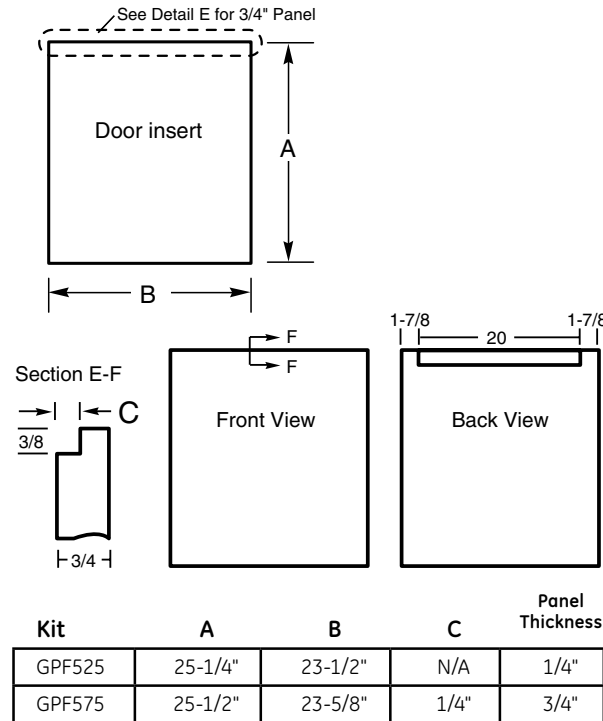

GLD4100MWW/CC/BB

GE® Tall Tub Built-In Dishwasher

Dimensions and Installation Information (in inches)

Electrical Rating

Voltage AC.....	120
Hertz.....	60
Total connected load amperage.....	10
Calrod® heater watts max.....	875

For use on adequately wired 120-volt, 15-amp circuit having 2-wire service with a separate ground wire. This appliance must be grounded for safe operation.

Note: The rough cabinet opening must be at least 24" deep, 24" wide and approximately 34-1/2" high from floor to underside of the countertop. Dishwasher must not be installed more than 10 feet from sink for proper drainage. All plumbing and electrical work must be in accordance with local codes. The power cord and connections must comply with the National Electrical Code Section 422 and/or local codes and ordinances. The cord must be no longer than 6 ft. from the junction box to the receptacle.

Installation Information: Before installing, consult installation instructions packed with product for current dimensional data.

For answers to your Monogram®, GE Profile™ or GE® appliance questions, visit our website at ge.com or call GE Answer Center® service, 800.626.2000.