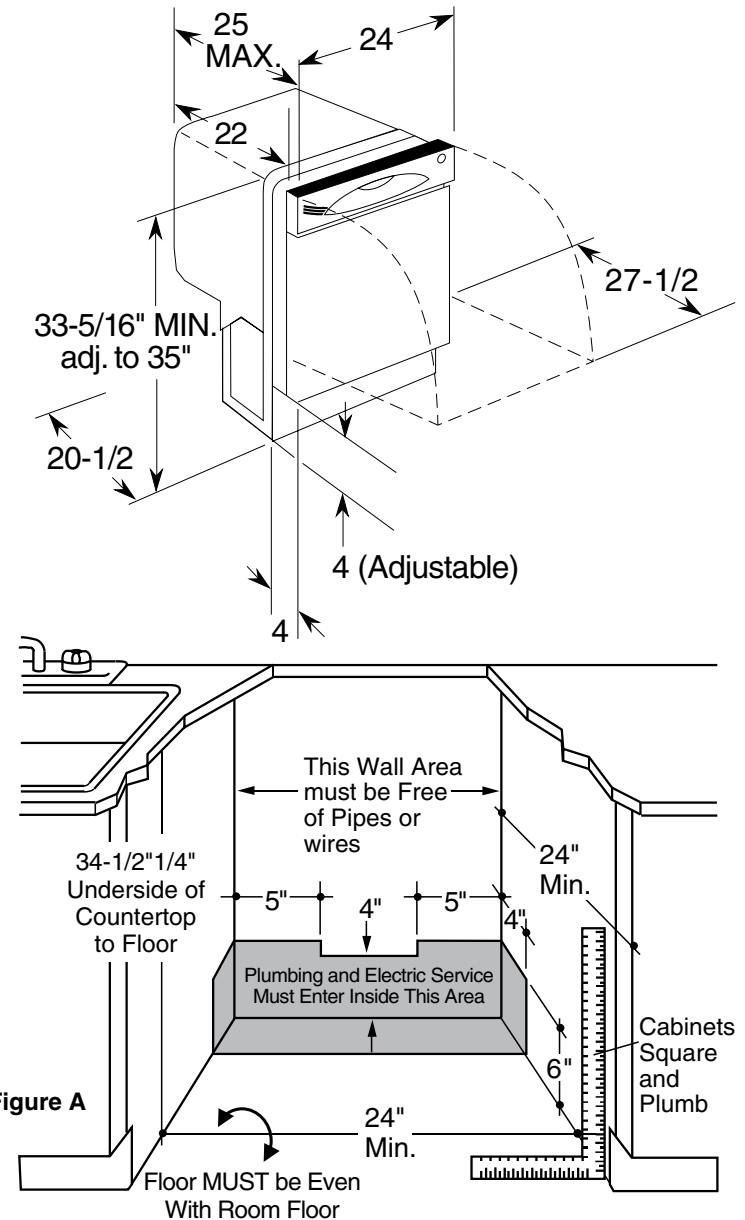

GLD4100MWW/CC/BB

GE® Tall Tub Built-In Dishwasher

Dimensions and Installation Information (in inches)

Electrical Rating

Voltage AC.....	120
Hertz.....	60
Total connected load amperage.....	10
Calrod® heater watts max.....	875

For use on adequately wired 120-volt, 15-amp circuit having 2-wire service with a separate ground wire. This appliance must be grounded for safe operation.

Note: The rough cabinet opening must be at least 24" deep, 24" wide and approximately 34-1/2" high from floor to underside of the countertop. Dishwasher must not be installed more than 10 feet from sink for proper drainage. All plumbing and electrical work must be in accordance with local codes. The power cord and connections must comply with the National Electrical Code Section 422 and/or local codes and ordinances. The cord must be no longer than 6 ft. from the junction box to the receptacle.

Installation Information: Before installing, consult installation instructions packed with product for current dimensional data.

For answers to your Monogram®, GE Profile™ or GE® appliance questions, visit our website at ge.com or call GE Answer Center® service, 800.626.2000.