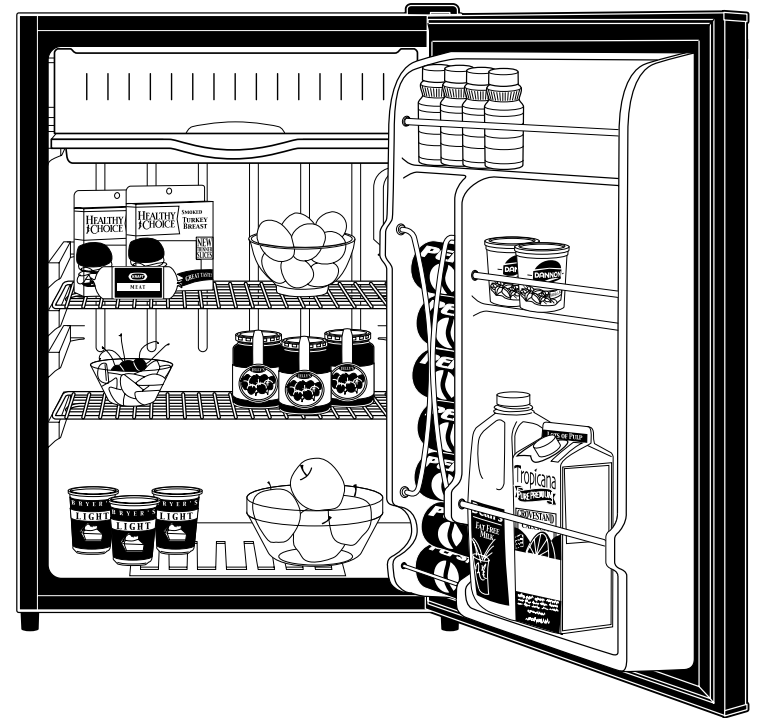

Note: Freezer compartment is for short-term storage of frozen food. The frozen food compartment of this refrigerator will make ice, and pre-frozen foods can be stored for about **two weeks**. It will not effectively freeze fresh foods or provide long-term storage for meats, poultry, or fish.

Dimension and installation information are shown in inches.

For answers to your Monogram,® GE Profile™ or GE® appliance questions, visit our website at geappliances.com or call GE Answer Center® service, 800.626.2000.

imagination at work

GMR06AAZ

GE® 6.0 Cu. Ft. Compact Refrigerator

Features and Benefits

- Two Wire Cabinet Shelves (1 Adjustable) – Creates convenient food storage with two durable, easy-to-clean shelves
- Two Mini Ice 'N Easy Trays – Release ice cubes with a quick twist
- Two Fresh Food Door Shelves – Puts food within easy reach
- Can Rack – Holds 12-ounce beverage cans
- Built-In or Freestanding Capability – Offers installation flexibility
- Color-Matched Visor Handles
- Model GMR06AAZWW – White
- Model GMR06AAZBB – Black