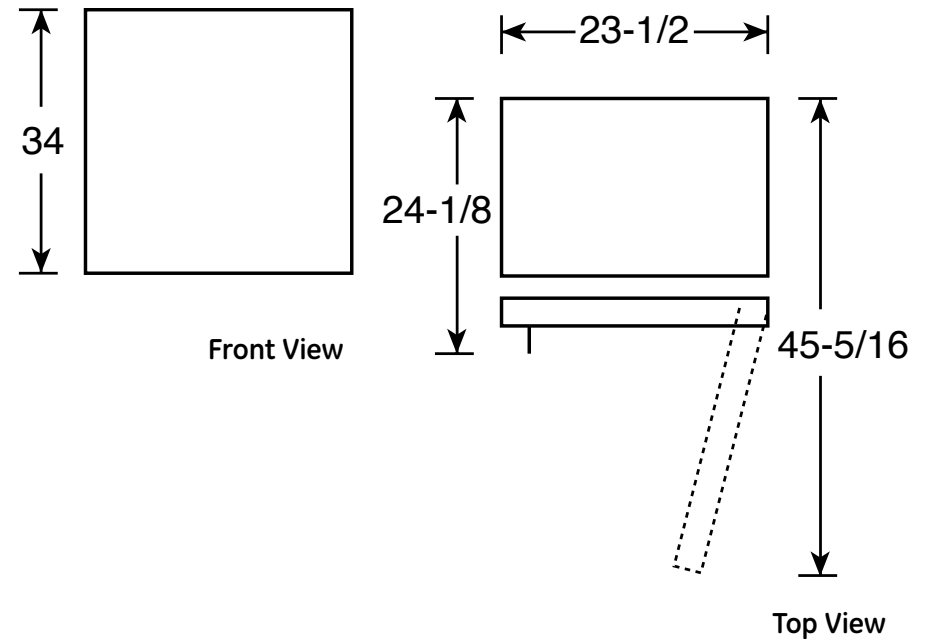

GMR06AAZ

GE® 6.0 Cu. Ft. Compact Refrigerator

Dimensions and Installation Information

Air Clearances	
Each side (in.)	0*
Top (in.)	0
Back (in.)	0

*If installed against a wall allow 1-1/4" on hinge side to allow proper door opening.

Accessories (available at additional cost):

TPK7 (for black unit only) - Optional custom trim kit for wood panels only

- Thickness - 3/32" or less
- Width - 22-3/4"
- Length - 29-1/2"

Weight Limitation for custom panels is 5-lbs. max.

imagination at work

GMR06AAZ

GE® 6.0 Cu. Ft. Compact Refrigerator

Features and Benefits

- Two Wire Cabinet Shelves (1 Adjustable) – Creates convenient food storage with two durable, easy-to-clean shelves
- Two Mini Ice 'N Easy Trays – Release ice cubes with a quick twist
- Two Fresh Food Door Shelves – Puts food within easy reach
- Can Rack – Holds 12-ounce beverage cans
- Built-In or Freestanding Capability – Offers installation flexibility
- Color-Matched Visor Handles
- Model GMR06AAZWW – White
- Model GMR06AAZBB – Black