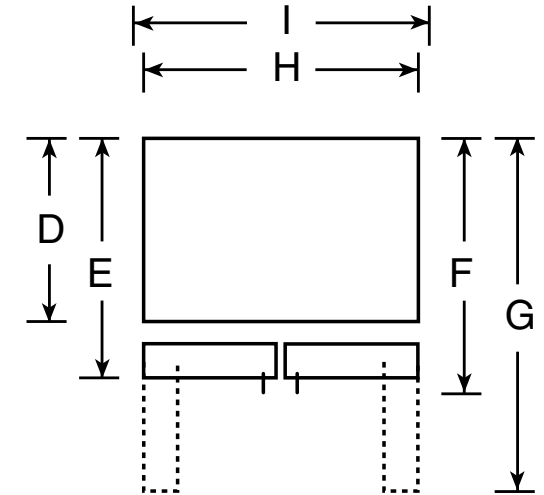

GNE22GME

GE® 22.1 Cu. Ft. French-Door Refrigerator

Dimensions and Installation Information (in inches)

Overall Dimensions	Height to top of crown (in.) A	69-1/8
	Height to top of hinge (in.) B	68-3/8
	Height to top of case (in.) C	67-7/8
	Case depth without door (in.) D	28-1/4
	Case depth less door handle (in.) E	32-3/8
	Case depth with door handle (in.) F	34-7/8
	Depth with fresh food door open 90° (in.) G	46-5/8
	Width (in.) H	32-3/4
	Width with door open 90° inc. door handle (in.) I	40-3/8
Air Clearances	Each side (in.)	1/8
	Top (in.)	1
	Back (in.)	2

Features and Benefits

- 33" wide
- Internal water dispenser with GE water filtration - Delivers filtered water with one touch
- Factory-installed icemaker - Refrigerator comes ready to automatically create ice
- Upfront temperature controls - Easy-to-use controls regulate both fresh food and freezer sections
- Two clear drawers - Transparent drawers make finding your favorite items quick and easy
- Snack drawer - Conveniently stores favorite foods and allows for quick, easy access
- Adjustable glass shelves - A variety of shelf configurations provide additional options for food storage
- Adjustable gallon door bins - Offers ideal space for storing gallon containers in the door
- Two-level freezer baskets - Baskets allow easy access to frozen foods
- GE water filtration uses MWF replacement filter
- Model GNE22GMEES - Slate