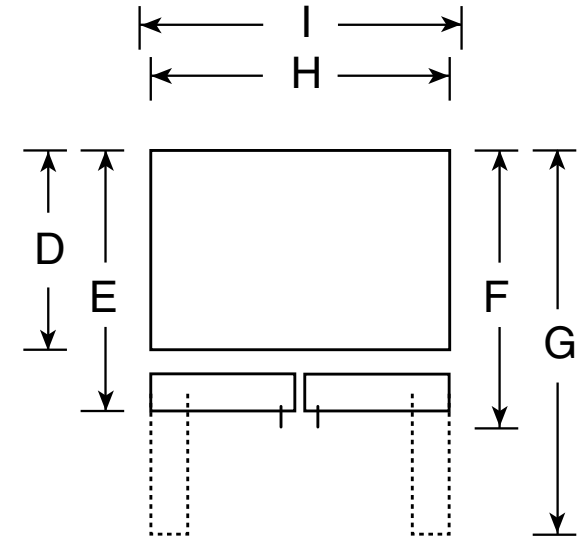

GNE26GGD

GE® 26.3 Cu. Ft. French-Door Refrigerator

Dimensions and Installation Information (in inches)

Overall Dimensions	Height to top of crown (in.) A	70-1/2
	Height to top of hinge (in.) B	69-7/8
	Height to top of case (in.) C	69
	Case depth without door (in.) D	29-3/8
	Case depth less door handle (in.) E	33-3/4
	Case depth with door handle (in.) F	36-1/4
	Depth with fresh food door open 90° (in.) G	48-3/8
	Width (in.) H	35-3/4
	Width with door open 90° inc. door handle (in.) I	44-5/8
Air	Each side (in.)	1/8
	Top (in.)	1
	Back (in.)	2