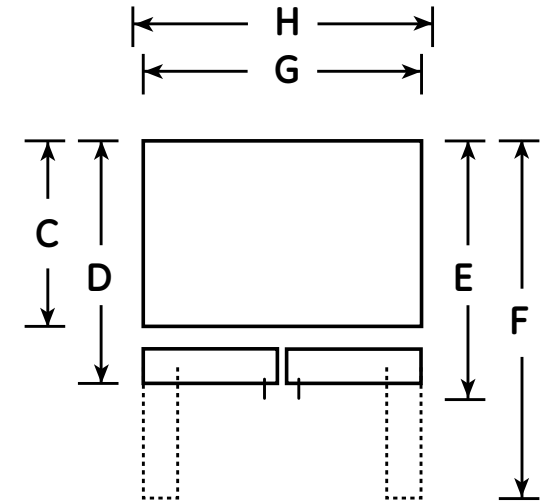

GNS22ESE

GE® 22.1 Cu. Ft. French-Door Refrigerator

Dimensions and Installation Information (in inches)

Overall Dimensions	Height to top of hinge (in.) A	68-1/2
	Height to top of case (in.) B	67-3/4
	Case depth without door (in.) C	28-1/4
	Case depth less door handle (in.) D	32-3/8
	Case depth with door handle (in.) E	34-7/8
	Depth with fresh food door open 90° (in.) F	46-5/8
	Width (in.) G	32-3/4
	Width with door open 90° inc. door handle (in.) H	40-3/8
Air Clearances	Each side (in.)	1/8
	Top (in.)	1
	Back (in.)	2

Features and Benefits

- 33" wide
- Upfront temperature controls - Easy-to-use controls regulate both fresh food and freezer sections
- Two clear drawers - Transparent drawers make finding your favorite items quick and easy
- Snack drawer - Conveniently stores favorite foods and allows for quick, easy access
- Adjustable glass shelves - A variety of shelf configurations provide additional options for food storage
- Adjustable gallon door bins - Offers ideal space for storing gallon containers in the door
- Two-level freezer baskets - Baskets allow easy access to frozen foods
- Factory-installed icemaker - Refrigerator comes ready to automatically create ice
- Model GNS22ESESS - Stainless Steel