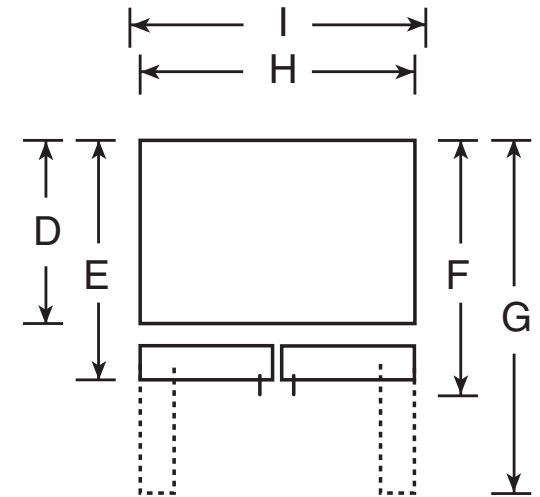

GNS23GSH/GMH

GE® 22.7 Cu. Ft. French-Door Refrigerator

Dimensions and Installation Information (in inches)

Overall Dimensions	Height to top of crown (in.) A	68-5/8
	Height to top of hinge (in.) B	68-1/2
	Height to top of case (in.) C	67-3/4
	Case depth without door (in.) D	28-1/4
	Case depth less door handle (in.) E	32-3/8
	Case depth with door handle (in.) F	34-7/8
	Depth with fresh food door open 90° (in.) G	46-5/8
	Width (in.) H	32-3/4
	Width with door open 90° inc. door handle (in.) I	40-3/8
Air Clearances	Each side (in.)	1/8
	Top (in.)	1
	Back (in.)	2

Specification Revised 12/14

GNS23GSH/GMH

GE® 22.7 Cu. Ft. French-Door Refrigerator

Features and Benefits

- 33" wide
- Internal water dispenser with GE water filtration - Delivers filtered water with one touch
- Factory-installed icemaker - Refrigerator comes ready to automatically create ice
- Upfront temperature controls - Easy-to-use controls regulate both fresh food and freezer sections
- Two clear drawers - Transparent drawers make finding your favorite items quick and easy
- Snack drawer - Conveniently stores favorite foods and allows for quick, easy access
- Adjustable glass shelves - A variety of shelf configurations provide additional options for food storage
- Adjustable large door bins - Offers ideal space for storing large containers in the door for more valuable shelf space
- Two-level freezer baskets - Baskets allow easy access to frozen foods
- Advanced water filtration uses MWF replacement filter
- Model GNS23GSHSS - Stainless steel
- Model GNS23GMHES - Slate