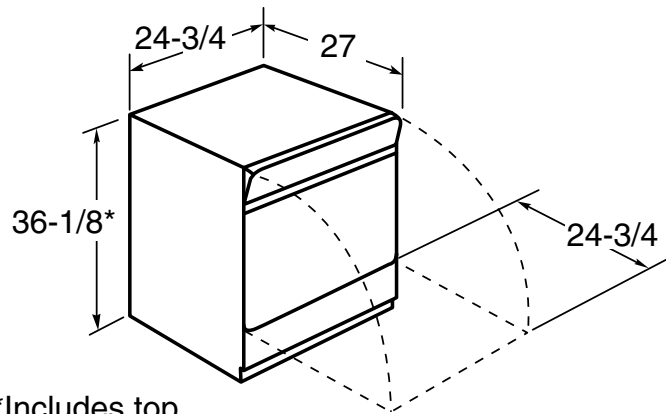

GE Appliances

GSC3230/00F—GE Convertible Portable Dishwasher

Dimensions (in inches)

Portable

*Includes top and wheels

Built-In

Important Note: GE Kit number WD35M34 needed when adapting GE Convertible Dishwasher to a built-in installation. Contains built-in dishwasher water valve, hardware and complete instructions for changing a GE Convertible Dishwasher to an under-the-counter installation.