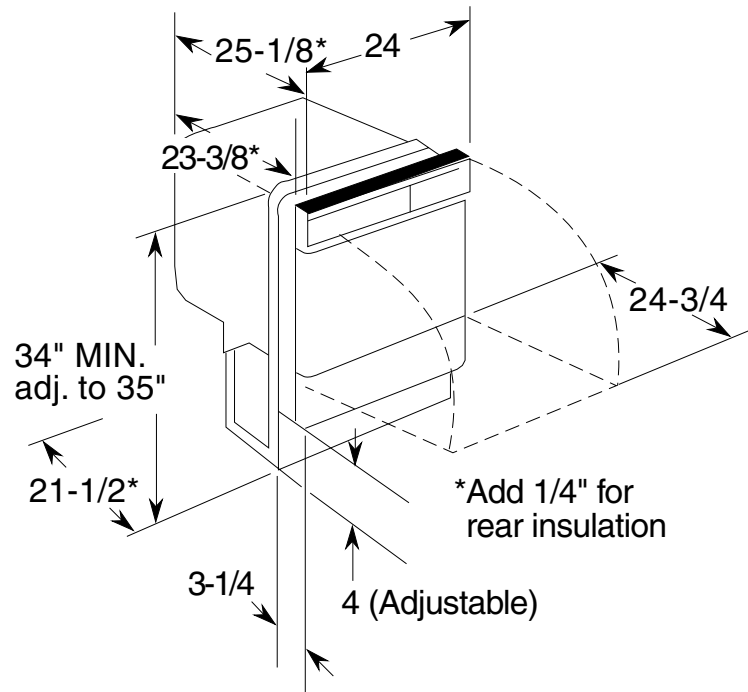

GE Appliances

GSC3230/00F—GE Convertible Portable Dishwasher

Dimensions (in inches)

Portable

*Includes top and wheels

Built-In

Important Note: GE Kit number WD35M34 needed when adapting GE Convertible Dishwasher to a built-in installation. Contains built-in dishwasher water valve, hardware and complete instructions for changing a GE Convertible Dishwasher to an under-the-counter installation.