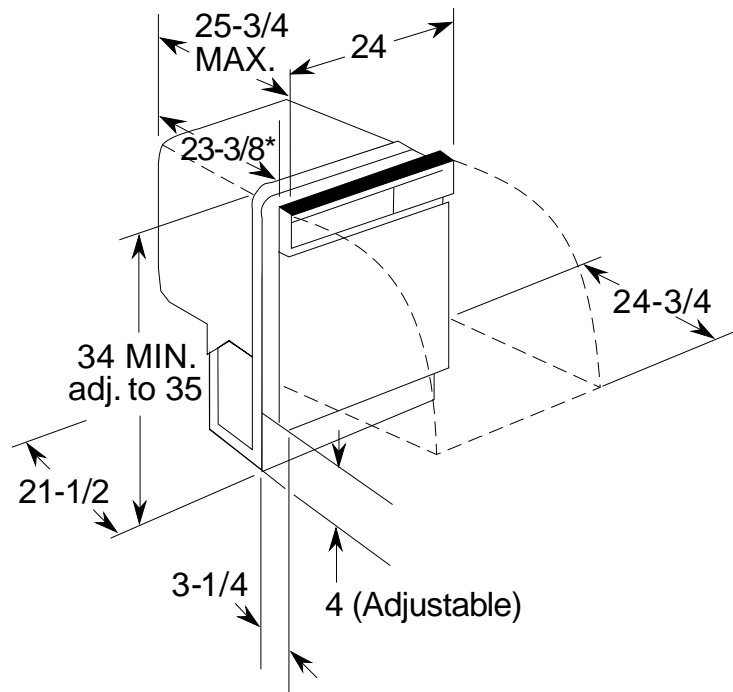

GE Appliances

GSC3400GWW/BB—GE Nautilus™ Convertible Dishwasher

Dimensions (in inches)

Portable

*Includes top and wheels

Built-In

Important Note: GE Kit number WD35M34 needed when adapting GE Convertible Dishwasher to a built-in installation. Contains built-in dishwasher water valve, hardware and complete instructions for changing a GE Convertible Dishwasher to an under-the-counter installation.

Features and Benefits

- PowerScrub™ Wash System with Five Wash Levels
- Dual Filtration System
- Piranha™ Hard Food Disposer
- Seven Cycle Selections: Pots & Pans, Normal Wash, Light Wash, Short Wash (Dial), Plate Warmer (Dial), China/Crystal and Rinse Only (Dial)
- 39 Options including Hi-Temp Wash, Heated Dry, 1-6-Hour. Delay Start and HotStart™
- Deluxe Upper Rack
- Deluxe Lower Rack
- Deluxe Split Silverware Basket
- Eight Touch Tap™ Control Pads with Cycle Progress Indicators
- Rinse Aid Dispenser with Indicator
- QuietDesign™ Sound Insulation Package
- PermaTuf™ Tub and Door Liner
- QuietPower™ Motor
- Model GSC3400GWW - White on white
- Model GSC3400GBB - Black on black