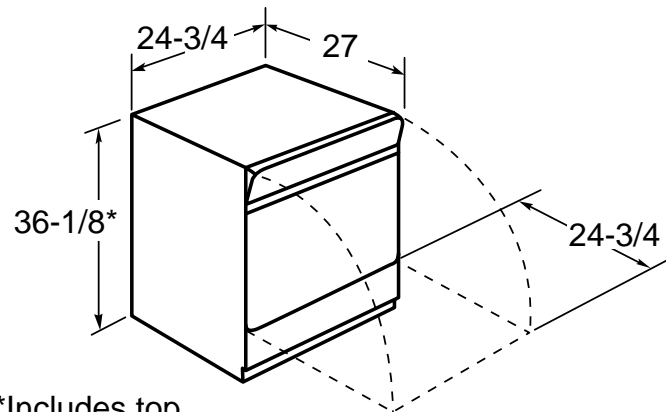

GE Appliances

GSC3400GWW/BB—GE Nautilus™ Convertible Dishwasher

Dimensions (in inches)

Portable

*Includes top and wheels

Built-In

Important Note: GE Kit number WD35M34 needed when adapting GE Convertible Dishwasher to a built-in installation. Contains built-in dishwasher water valve, hardware and complete instructions for changing a GE Convertible Dishwasher to an under-the-counter installation.