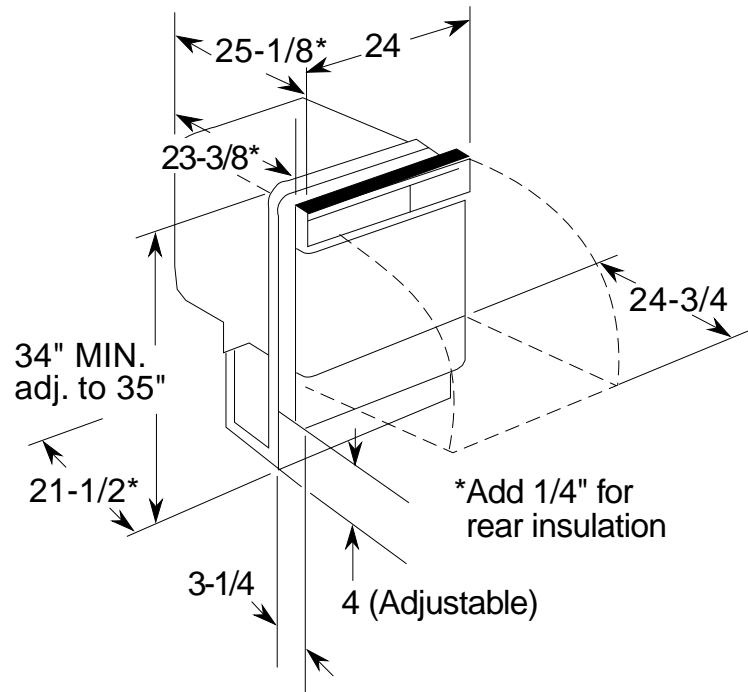

GE Appliances

GSC3430ZWW--GE Convertible Potscrubber® Dishwasher

Dimensions (in inches)

Portable

*Includes top and wheels

Built-In

Conversion Kit to Build-In Convertible Dishwashers—WD35M34: Contains built-in dishwasher water valve, hardware and complete instructions for adapting a GE Convertible Dishwasher for under-the-counter installation.