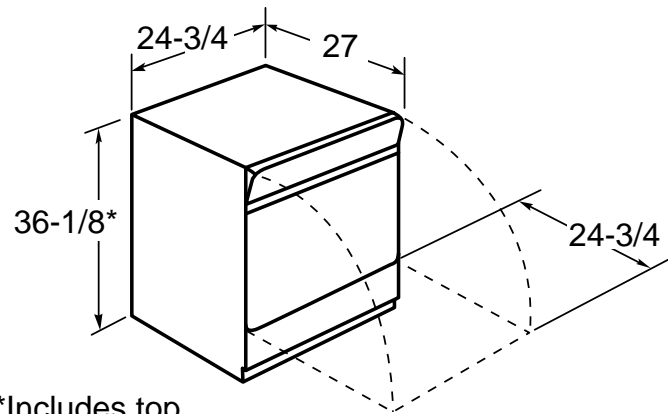

GE Appliances

GSC3430ZWW--GE Convertible Potscrubber® Dishwasher

Dimensions (in inches)

Portable

*Includes top and wheels

Built-In

Conversion Kit to Build-In Convertible Dishwashers—WD35M34: Contains built-in dishwasher water valve, hardware and complete instructions for adapting a GE Convertible Dishwasher for under-the-counter installation.