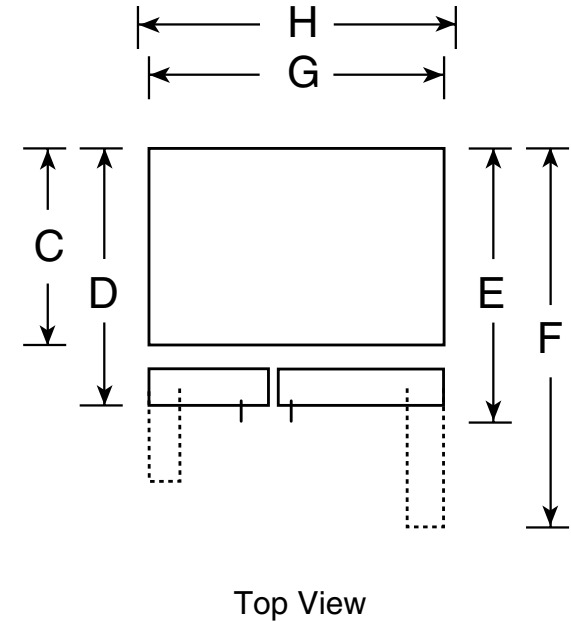

GSCS3KGY

GE® 22.7 Cu. Ft. Side-By-Side Refrigerator

Dimensions and Installation Information (in inches)

Overall Dimensions	Height to top of hinge (in.) A	69-1/4
	Height to top of case (in.) B	68-3/4
	Case depth without door (in.) C†	23-7/8
	Case depth less door handle (in.) D†	26-3/4
	Case depth with door handle (in.) E†	29-1/4
	Depth with fresh food door open 90° (in.) F†	45-5/8
	Width (in.) G	35-3/4
	Width with door open 90° inc. door handle (in.) H	38-1/4
Air Clearances	Each side (in.)	1/8
	Top (in.)	1
	Back (in.)	1/2

†Water hook-up fits in back air clearance when calculating installation depth.

If installed against a wall, allow clearance of 14-3/16" on freezer side to remove bin.

Clearance required to remove fresh food full-size pan without disassembling is 18-15/16".