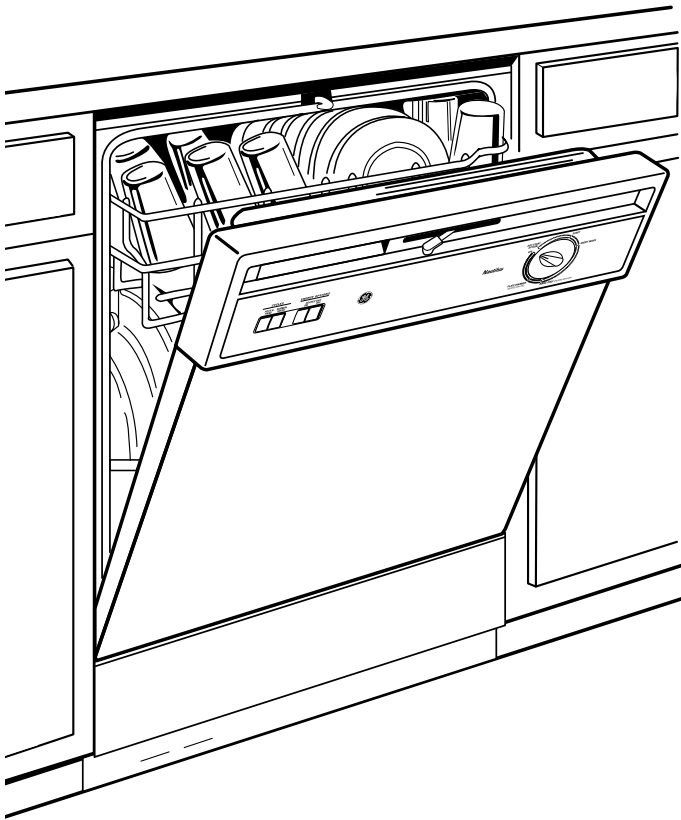

GE Appliances

GSD2200GWW/CC/BB—GE Nautilus™ Built-In Dishwasher

Features and Benefits

- Energy Star® Qualified
- Standard Wash System with Two Wash Levels
- Food Disposer
- Turn-to-Start Controls with Pushbuttons
- Standard Upper Rack
- Deluxe Lower Rack
- Deluxe Silverware Basket
- Five Cycle Selections: Pots & Pans, Normal Wash, Short Wash, Plate Warmer and Rinse Only
- 12 Options: Heated Dry and HotStart™
- Rinse Aid Dispenser
- QuietPower™ Motor
- QuietDesign™ Sound Insulation Package
- Trimless Appearance
- Model GSD2200GWW - White on white
- Model GSD2200GCC - Bisque on bisque
- Model GSD2200GBB - Black on black
- Model GSD2201GWW - Has power cord attached