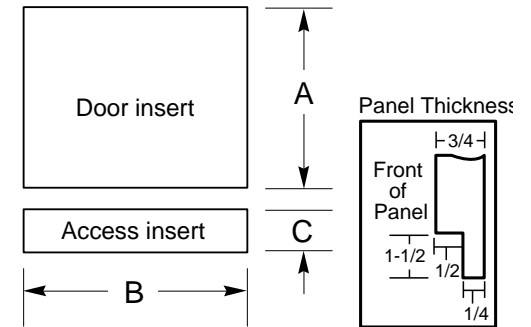

Wood Insert Cut-Out Dimensions (in inches)

Models/Kits	A	B	C	Panel Thickness
GE Models				
GPF325 Kit	18-7/8"	23-9/16"	3-11/16"	1/4"
GPF375 Kit	18-15/16"	23-5/8"*	3-3/4"***	3/4"

*Bottom of panel must be notched 1-1/2" x 1/2" to clear across panel

**Adjustment required to match adjacent cabinets fronts due to leveling leg adjustment, 4" nominal.

For answers to your Monogram®, GE Profile™ or GE appliance questions, visit our website at GEAppliances.com or call GE Answer Center® service, 800.626.2000.

Listed by Underwriters Laboratories