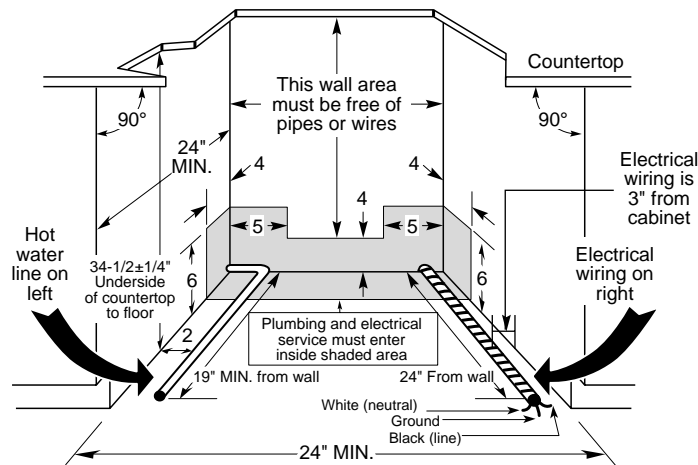

**Rough-In Installation Information
(in inches)**

Note: Dishwasher must not be installed more than 10 feet from sink for proper drainage. All plumbing and electrical work must be in accordance with local codes.

Electrical Rating

Voltage AC.....120
Hertz 60
Total connected load amperage.....6.2
Calrod® heater watts.....500
For use on adequately wired 120-volt, 15-amp circuit having 2-wire service with a separate ground wire. This appliance must be grounded for safe operation.