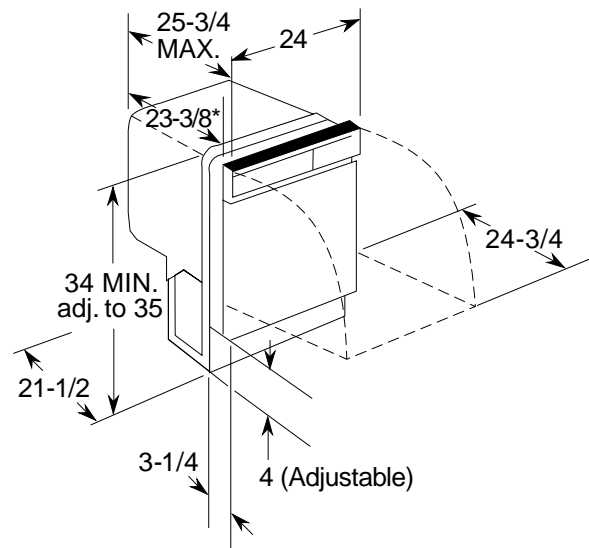

GE Appliances

GSD2200GWW/CC/BB—GE Nautilus™ Built-In Dishwasher

**Built-In Dishwasher Dimensions
(in inches)**