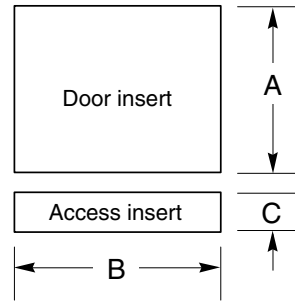

GSD2300/2301/2340/2350V GE® Built-In Dishwasher

Dimensions and Installation Information (in inches)

Electrical Rating

Voltage AC.....	120
Hertz.....	60
Total connected load amperage.....	6.2
Calrod® heater watts max.....	500

For use on adequately wired 120-volt, 15-amp circuit having 2-wire service with a separate ground wire. This appliance must be grounded for safe operation.

Note: Dishwasher must not be installed more than 10 feet from sink for proper drainage. All plumbing and electrical work must be in accordance with local codes.

Kit	A	B	C	Panel Thickness
GPF325	18-7/8"	23-9/16"	3-11/16"	1/4"
GPF375	18-15/16"	23-5/8"	4-1/4" to 3-3/4"***	3/4"

* Bottom of panel must be notched 1-1/2" x 1/2" to clear across panel

** Adjustment required to match adjacent cabinet fronts due to leveling leg adjustment, 4" nominal