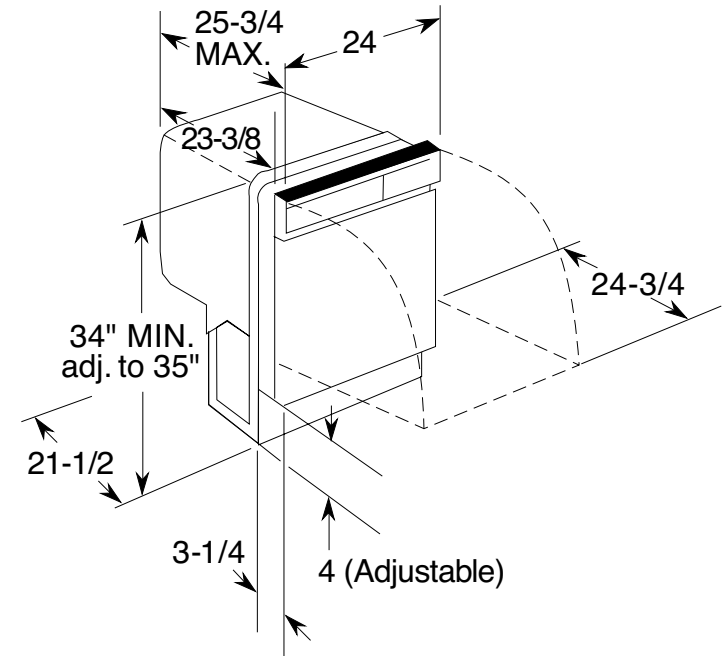

GSD2300/2301/2340/2350V GE® Built-In Dishwasher

Dimensions and Installation Information (in inches)

Electrical Rating

Voltage AC.....	120
Hertz.....	60
Total connected load amperage.....	6.2
Calrod® heater watts max.....	500

For use on adequately wired 120-volt, 15-amp circuit having 2-wire service with a separate ground wire. This appliance must be grounded for safe operation.

Note: Dishwasher must not be installed more than 10 feet from sink for proper drainage. All plumbing and electrical work must be in accordance with local codes.

Kit	A	B	C	Panel Thickness
GPF325	18-7/8"	23-9/16"	3-11/16"	1/4"
GPF375	18-15/16"	23-5/8"	4-1/4" to 3-3/4"***	3/4"

* Bottom of panel must be notched 1-1/2" x 1/2" to clear across panel

** Adjustment required to match adjacent cabinet fronts due to leveling leg adjustment, 4" nominal