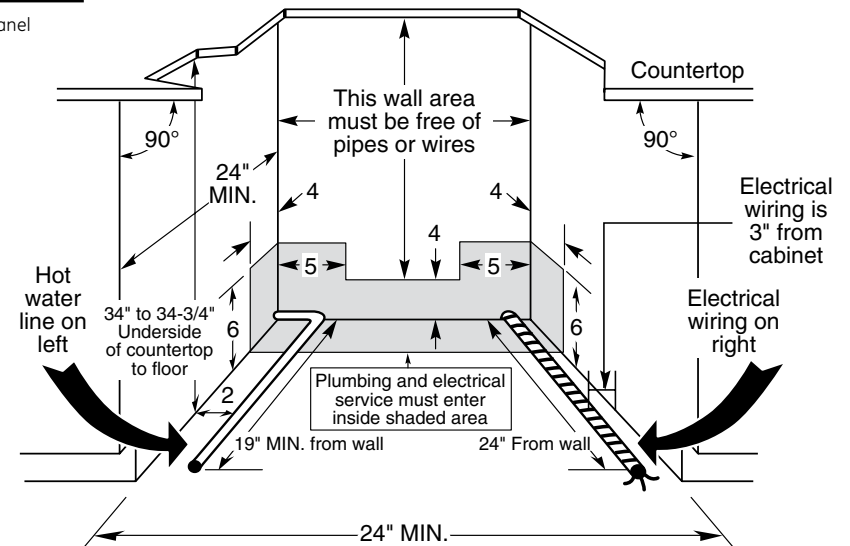

GSD2300/2301/2340/2350V GE® Built-In Dishwasher

Dimensions and Installation Information (in inches)

Electrical Rating

Voltage AC.....	120
Hertz.....	60
Total connected load amperage.....	6.2
Calrod® heater watts max.....	500

For use on adequately wired 120-volt, 15-amp circuit having 2-wire service with a separate ground wire. This appliance must be grounded for safe operation.

Note: Dishwasher must not be installed more than 10 feet from sink for proper drainage. All plumbing and electrical work must be in accordance with local codes.

Kit	A	B	C	Panel Thickness
GPF325	18-7/8"	23-9/16"	3-11/16"	1/4"
GPF375	18-15/16"	23-5/8"	4-1/4" to 3-3/4"***	3/4"

* Bottom of panel must be notched 1-1/2" x 1/2" to clear across panel

** Adjustment required to match adjacent cabinet fronts due to leveling leg adjustment, 4" nominal