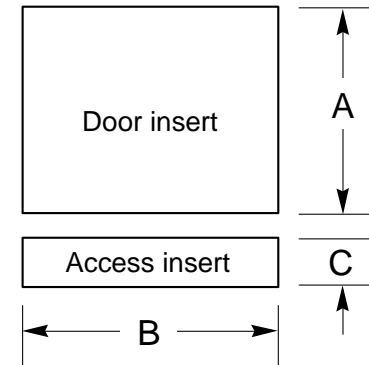

Models/Kits	A	B	C	Panel Thickness
GE Models GPF325 Kit	18-7/8"	23-9/16"	3-11/16"	1/4"
GPF375 Kit	18-15/16"	23-5/8"*	4-1/4" to 3-3/4"***	3/4"

*Bottom of panel must be notched 1-1/2" x 1/2" to clear across panel

**Adjustment required to match adjacent cabinets fronts due to leveling leg adjustment, 4" nominal.

For answers to your Monogram®, GE Profile Performance Series™, GE Profile™ or GE appliance questions, call GE Answer Center® service, 800.626.2000.

Listed by
Underwriters
Laboratories