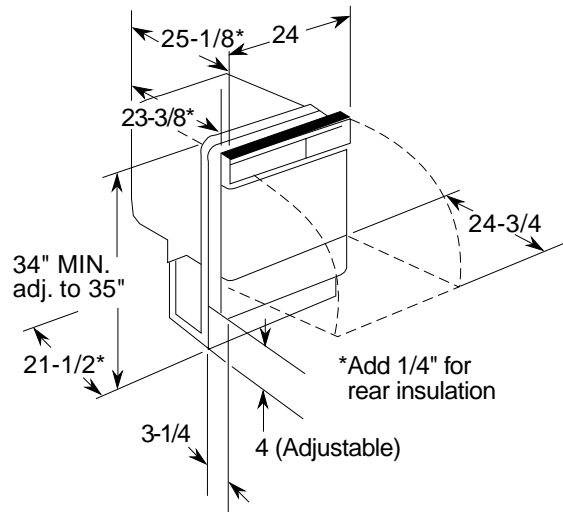

## GSD3410ZAA - GE Built-In Potscrubber® Dishwasher

**Built-In Dishwasher Dimensions  
(in inches)**

**Rough-In Installation Information  
(in inches)**

**Note:** Dishwasher must not be installed more than 10 feet from sink for proper drainage. All plumbing and electrical work must be in accordance with local codes.

**Wood Insert Cut-Out  
Dimensions (in inches)**

Models/Kits	A	B	C	Panel Thickness
GE Models GPF325 Kit	18-7/8"	23-9/16"	3-11/16"	1/4"
GPF375 Kit	18-15/16"	23-5/8"*	4-1/4" to 3-3/4"***	3/4"

\*Bottom of panel must be notched 1-1/2" x 1/2" to clear across panel