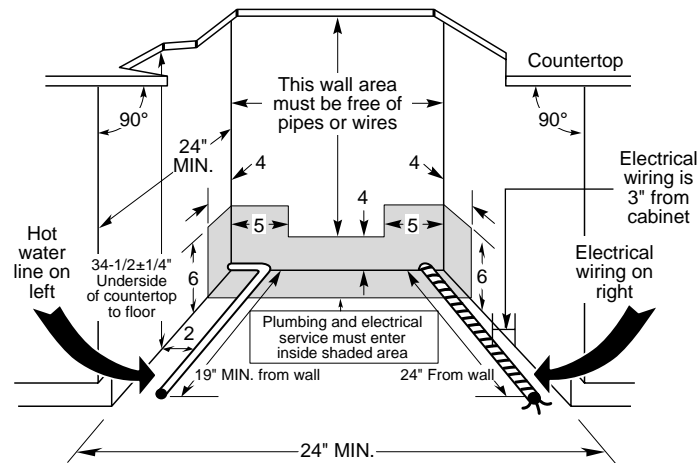

## GSD3410ZAA - GE Built-In Potscrubber® Dishwasher

**Built-In Dishwasher Dimensions  
(in inches)**

**Rough-In Installation Information  
(in inches)**

**Note:** Dishwasher must not be installed more than 10 feet from sink for proper drainage. All plumbing and electrical work must be in accordance with local codes.

**Wood Insert Cut-Out  
Dimensions (in inches)**

Models/Kits	A	B	C	Panel Thickness
GE Models GPF325 Kit	18-7/8"	23-9/16"	3-11/16"	1/4"
GPF375 Kit	18-15/16"	23-5/8"*	4-1/4" to 3-3/4"***	3/4"

\*Bottom of panel must be notched 1-1/2" x 1/2" to clear across panel