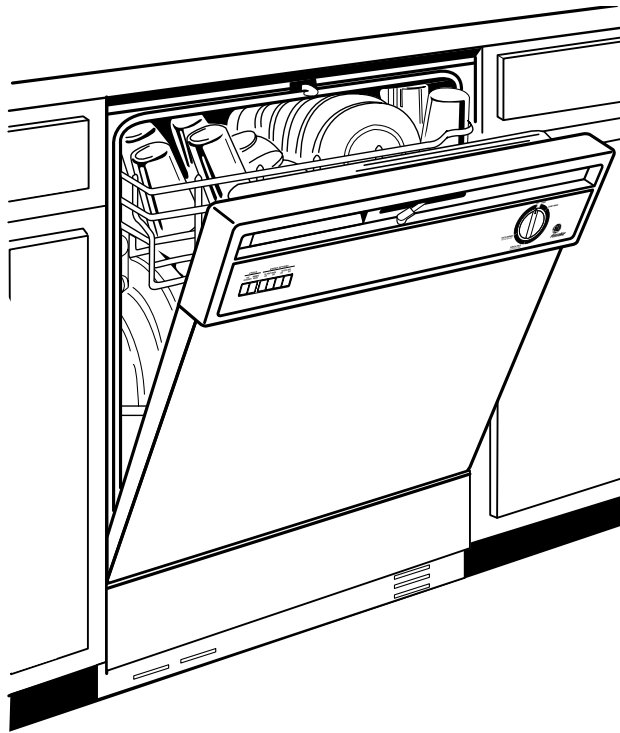

GE Appliances

GSD3410ZAA - GE Built-In Potscrubber® Dishwasher

Features and Benefits

- SureClean™ Wash System
- Dual Filtration System
- Piranha™ Hard Food Disposer
- 6 Cycle Selections: POTSCRUBBER, Normal Wash, Light Wash, Short Wash (Dial), Plate Warmer (Dial) and Rinse Only/Hold (Dial)
- Options: Hi-Temp Wash, Heated Dry On/Off, 6-Hr. Delay Start
- Deluxe Upper Rack
- Deluxe Lower Rack
- Deluxe Silverware Basket
- QuietPower™ I Sound Insulation Package
- GE QuietMotor
- Trimless Appearance
- Model GSD3430ZWW - White on white
- Model GSD3420ZBB - Black on black
- Model GSD3410ZAA - Almond on almond