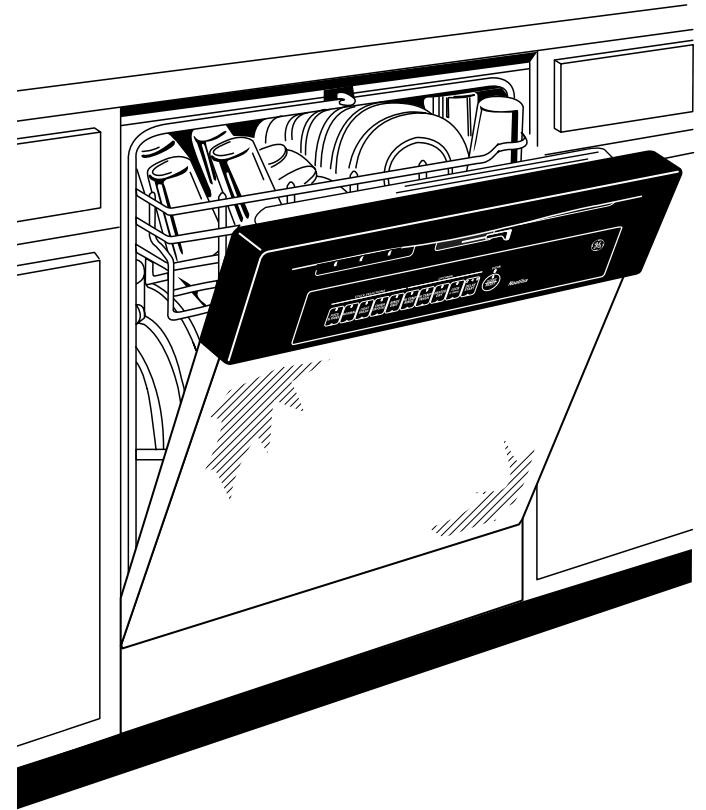

GSD3900/60LSS/WW/CC/BB

GE® Built-In Dishwasher

Features and Benefits

- Electronic Controls - Provide a smooth, sleek surface and require only a gentle touch to operate
- PowerScrub™ Wash System - Cleans dishes thoroughly with two wash arms
- QuietPower™ Sound Package - Softens the sound of the dishwasher for a more peaceful kitchen
- 2/4/8 - Hour Delay Start - Makes it easier than ever to wash dishes at any hour taking advantage of reduced energy rates or washing dishes even when the family is asleep
- Deluxe Upper Rack - Allows easy loading of tall items
- Dual Filtration - Provides an extra level of filtration for cleaner wash water
- Piranha™ Hard Food Disposer - Grinds leftover food into small particles that are easily washed away
- Model GSD3960LSS - Stainless steel
- Model GSD3900LWW - White on white
- Model GSD3900LCC - Bisque on bisque
- Model GSD3900LBB - Black on black

imagination at work