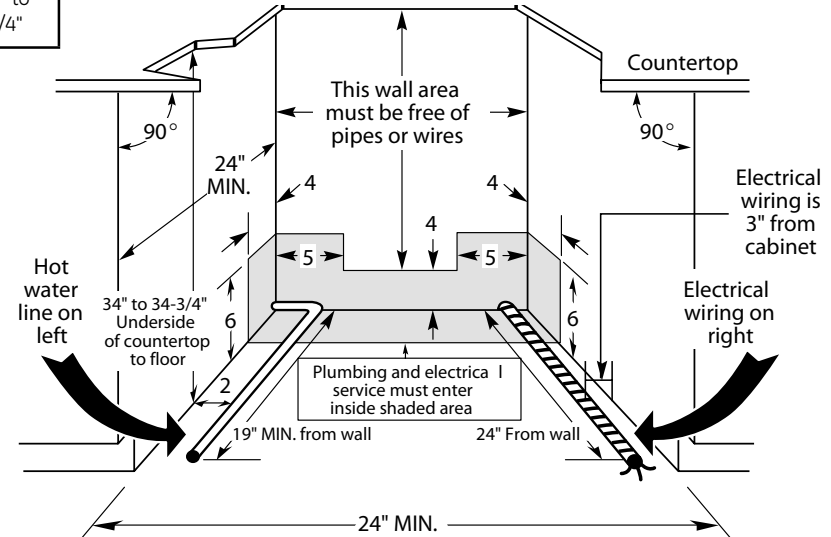

GSD3900/60LSS/WW/CC/BB GE® Built-In Dishwasher

Dimensions and Installation Information (in inches)

Electrical Rating

Voltage AC.....	120
Hertz.....	60
Total connected load amperage.....	6.2
Calrod® heater watts max.....	500

For use on adequately wired 120-volt, 15-amp circuit having 2-wire service with a separate ground wire. This appliance must be grounded for safe operation.

Note: Dishwasher must not be installed more than 10 feet from sink for proper drainage. All plumbing and electrical work must be in accordance with local codes.

Installation Information: Before installing, consult installation instructions packed with product for current dimensional data.

Models/Kits	A	B	C	Panel Thickness
GE Models/ GPF425 Kit	19-3/4"	23-9/16"	3-11/16"	1/4"
GE Models/ GPF475 Kit	19-7/8"	23-5/8"*	3-11/16"***	4-1/4" to 3/4"

*Bottom of panel must be notched 1-1/2"x1/2" to clear across panel
**Adjustment required to match adjacent cabinet fronts due to leveling leg adjustment, 4" nominal.

For answers to your Monogram®, GE Profile™ or GE® appliance questions, visit our website at ge.com or call GE Answer Center® service, 800.626.2000.