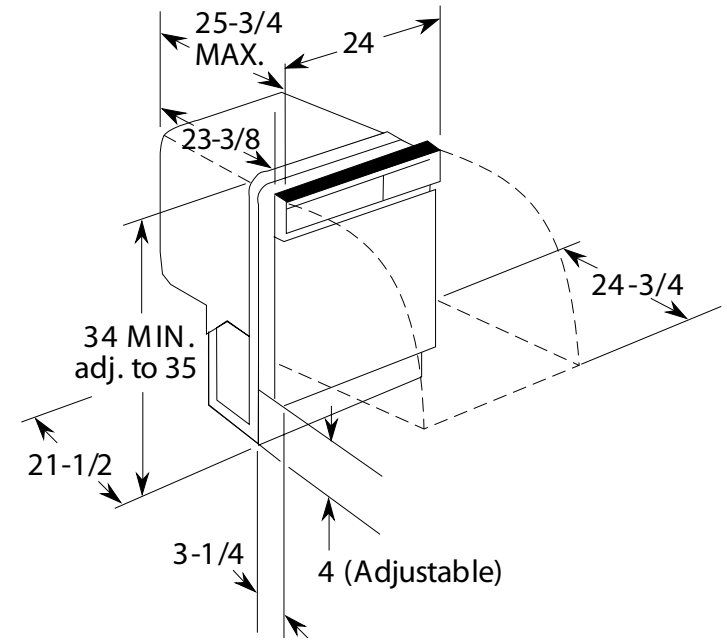

GSD3900/60LSS/WW/CC/BB GE® Built-In Dishwasher

Dimensions and Installation Information (in inches)

Electrical Rating

Voltage AC.....	120
Hertz.....	60
Total connected load amperage.....	6.2
Calrod® heater watts max.....	500

For use on adequately wired 120-volt, 15-amp circuit having 2-wire service with a separate ground wire. This appliance must be grounded for safe operation.

Note: Dishwasher must not be installed more than 10 feet from sink for proper drainage. All plumbing and electrical work must be in accordance with local codes.

Installation Information: Before installing, consult installation instructions packed with product for current dimensional data.

Models/Kits	A	B	C	Panel Thickness
GE Models/ GPF425 Kit	19-3/4"	23-9/16"	3-11/16"	1/4"
GE Models/ GPF475 Kit	19-7/8"	23-5/8"*	3-11/16"***	4-1/4" to 3/4"

*Bottom of panel must be notched 1-1/2"x1/2" to clear across panel
**Adjustment required to match adjacent cabinet fronts due to leveling leg adjustment, 4" nominal.

For answers to your Monogram®, GE Profile™ or GE® appliance questions, visit our website at ge.com or call GE Answer Center® service, 800.626.2000.