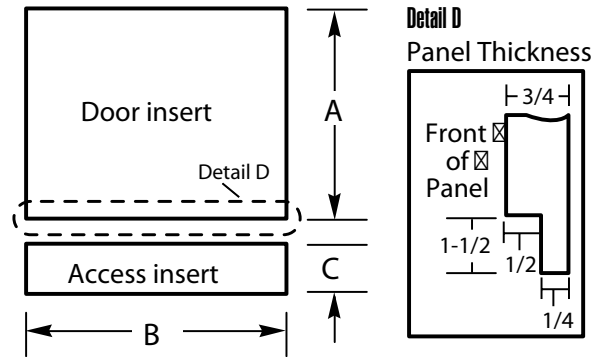

GSD3900/60LSS/WW/CC/BB GE® Built-In Dishwasher

Dimensions and Installation Information (in inches)

Electrical Rating

Voltage AC.....	120
Hertz.....	60
Total connected load amperage.....	6.2
Calrod® heater watts max.....	500

For use on adequately wired 120-volt, 15-amp circuit having 2-wire service with a separate ground wire. This appliance must be grounded for safe operation.

Note: Dishwasher must not be installed more than 10 feet from sink for proper drainage. All plumbing and electrical work must be in accordance with local codes.

Installation Information: Before installing, consult installation instructions packed with product for current dimensional data.

Models/Kits	A	B	C	Panel Thickness
GE Models/ GPF425 Kit	19-3/4"	23-9/16"	3-11/16"	1/4"
GE Models/ GPF475 Kit	19-7/8"	23-5/8"*	3-11/16"***	4-1/4" to 3/4"

*Bottom of panel must be notched 1-1/2"x1/2" to clear across panel
**Adjustment required to match adjacent cabinet fronts due to leveling leg adjustment, 4" nominal.

For answers to your Monogram®, GE Profile™ or GE® appliance questions, visit our website at ge.com or call GE Answer Center® service, 800.626.2000.