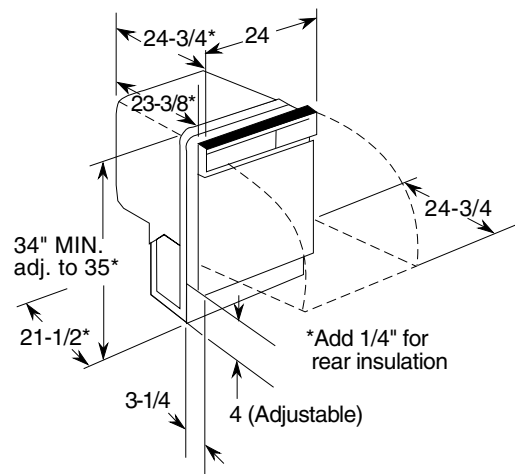

Profile Performance Series™

GSD5950/40/30/20/10F - GE Profile Performance™ Triton™ Built-In Dishwasher

Dimensions (in inches)

Installation Information (in inches)

Note: Dishwasher must not be installed more than 10 feet from sink for proper drainage. All plumbing and electrical work must be in accordance with local codes.

Note: If a flush look is needed, a 25" base cabinet needs to be used.

Wood Insert Cut-Out Dimensions (in inches)

Models/Kit	A	B	C	Thickness
GE Profile Performance™ and GE Profile™ models/GPF425	19-3/4"	23-9/16"	3-11/16"	1/4"
GE Profile Performance™ and GE Profile™ models/GPF475	19-7/8"	23-5/8"*	4-1/4" to 3-11/16***	3/4"

*Note: Bottom of panel must be notched 1-1/2" x 1/2" to clear across panel

**Adjustment required to match adjacent cabinets fronts due to leveling leg adjustment, 4" nominal.

For answers to your Monogram®, GE Profile Performance Series™, GE Profile™ or GE appliance questions, call GE Answer Center® service, 800.626.2000.