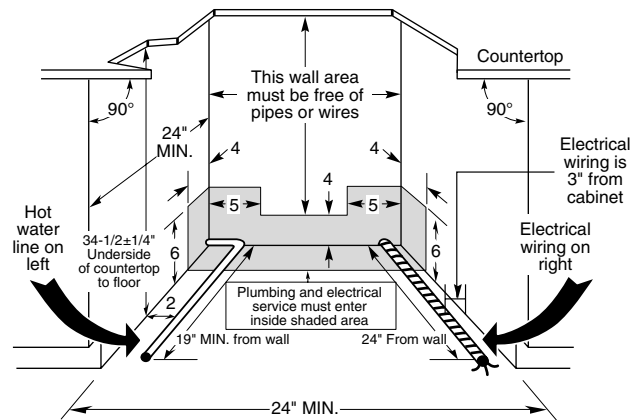

Profile Performance Series™

GSD5950/40/30/20/10F - GE Profile Performance™ Triton™ Built-In Dishwasher

Dimensions (in inches)

Installation Information (in inches)

Note: Dishwasher must not be installed more than 10 feet from sink for proper drainage. All plumbing and electrical work must be in accordance with local codes.

Note: If a flush look is needed, a 25" base cabinet needs to be used.

Wood Insert Cut-Out Dimensions (in inches)

Models/Kit	A	B	C	Thickness
GE Profile Performance™ and GE Profile™ models/GPF425	19-3/4"	23-9/16"	3-11/16"	1/4"
GE Profile Performance™ and GE Profile™ models/GPF475	19-7/8"	23-5/8"*	4-1/4" to 3-11/16***	3/4"

*Note: Bottom of panel must be notched 1-1/2" x 1/2" to clear across panel

**Adjustment required to match adjacent cabinets fronts due to leveling leg adjustment, 4" nominal.

For answers to your Monogram®, GE Profile Performance Series™, GE Profile™ or GE appliance questions, call GE Answer Center® service, 800.626.2000.