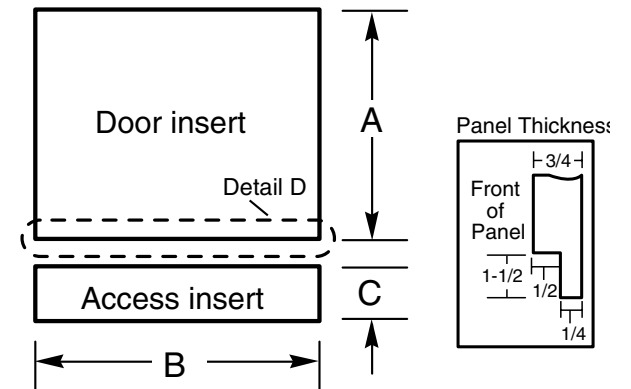

Profile Performance Series™

GSD5950/40/30/20/10F - GE Profile Performance™ Triton™ Built-In Dishwasher

Dimensions (in inches)

Installation Information (in inches)

Note: Dishwasher must not be installed more than 10 feet from sink for proper drainage. All plumbing and electrical work must be in accordance with local codes.

Note: If a flush look is needed, a 25" base cabinet needs to be used.

Wood Insert Cut-Out Dimensions (in inches)

Models/Kit	A	B	C	Thickness
GE Profile Performance™ and GE Profile™ models/GPF425	19-3/4"	23-9/16"	3-11/16"	1/4"
GE Profile Performance™ and GE Profile™ models/GPF475	19-7/8"	23-5/8"*	4-1/4" to 3-11/16***	3/4"

*Note: Bottom of panel must be notched 1-1/2" x 1/2" to clear across panel

**Adjustment required to match adjacent cabinets fronts due to leveling leg adjustment, 4" nominal.

For answers to your Monogram®, GE Profile Performance Series™, GE Profile™ or GE appliance questions, call GE Answer Center® service, 800.626.2000.