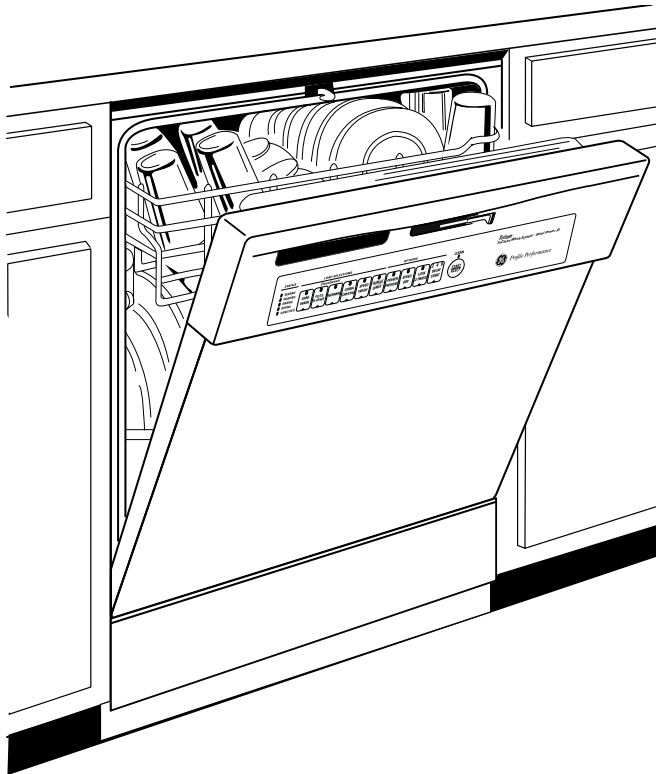

Profile Performance Series™

GSD5950/40/30/20/10F - GE Profile Performance™ Triton™ Built-In Dishwasher

Features and Benefits

- TriClean™ Wash System Provides Six Levels of Wash
- 100% Triple Water Filtration
- Dual Pumps
- Piranha™ Anti-Jamming Hard Food Disposer
- CleanSensor Technology
- Variable Cycle Selections: Pots&Pans, Normal Wash, China/Crystal , SpeedWash™, SaniWash and Rinse Only
- Variable Options: SpeedDry™ , Lock Pad, Power Pre-Soak and 2/4/8-Hr Delay Start
- Super Upper Rack with 2 Rows of Fold Down Tines
- Super Lower Rack with 4 Rows of Fold Down Tines
- SmartShelf with StemSafe
- Super Capacity Plus Silverware Basket with Two Cell Covers
- Rinse Aid Dispenser with Indicator
- QuietPower™ III Sound Insulation Package
- GE Profile™ QuietMotor
- Electronic Controls with 11 Touchpads and Cycle Progress Indicators
- Active Vent and Quiet Water Valve
- Model GSD5950FCC - Bisque
- Model GSD5940FSS - Stainless Steel
- Model GSD5930FWW - White on white
- Model GSD5920FBB - Black on black
- Model GSD5910FAA - Almond on almond