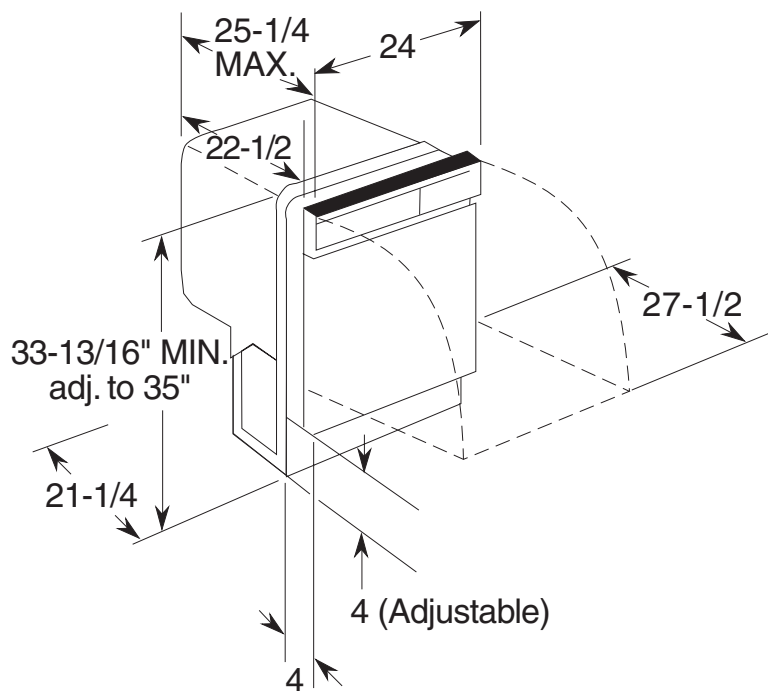

GE Appliances

GSD6200/60J – GE Triton® XL Built-In Dishwasher

Built-In Dishwasher Dimensions (in inches)

Electrical Rating

Voltage AC.....	120
Hertz.....	60
Total connected load amperage.....	9.1
Calrod® heater watts max.....	875

For use on adequately wired 120-volt, 15-amp circuit having 2-wire service with a separate ground wire. This appliance must be grounded for safe operation.

Specification Revised 6/04

350393

Wood Insert Cutout Dimensions (in inches)

Kits: GPF625, GPF675

Kit	A	B	C	Panel Thickness
GPF625	25-1/16"	23-1/2"	N/A	1/4"
GPF675	25-7/16"	23-3/4"	3/8"	3/4"

Listed by Underwriters Laboratories

As an ENERGY STAR® partner, GE has determined that this product meets the ENERGY STAR guidelines for energy efficiency.