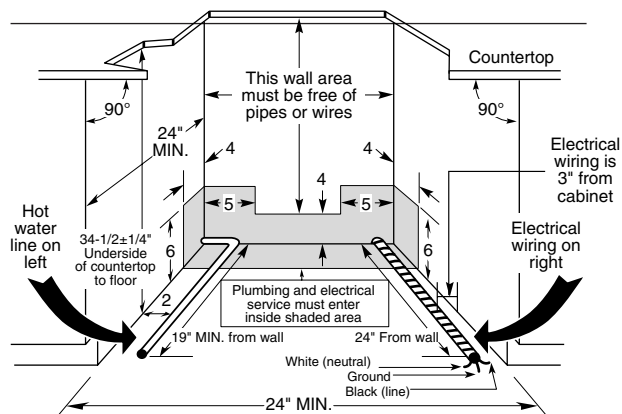

GE Appliances

GSD6200/60J – GE Triton® XL Built-In Dishwasher

Built-In Dishwasher Dimensions (in inches)

Electrical Rating

Voltage AC.....	120
Hertz.....	60
Total connected load amperage.....	9.1
Calrod® heater watts max.....	875

For use on adequately wired 120-volt, 15-amp circuit having 2-wire service with a separate ground wire. This appliance must be grounded for safe operation.

Specification Revised 6/04

350393

Wood Insert Cutout Dimensions (in inches)

Kits: GPF625, GPF675

Kit	A	B	C	Panel Thickness
GPF625	25-1/16"	23-1/2"	N/A	1/4"
GPF675	25-7/16"	23-3/4"	3/8"	3/4"

Listed by Underwriters Laboratories

As an ENERGY STAR® partner, GE has determined that this product meets the ENERGY STAR guidelines for energy efficiency.