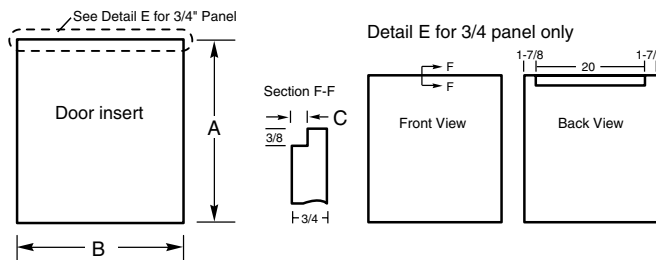

Wood Insert Cutout Dimensions (in inches)

Kits: GPF625, GPF675

Kit	A	B	C	Panel Thickness
GPF625	25-1/16"	23-1/2"	N/A	1/4"
GPF675	25-7/16"	23-3/4"	3/8"	3/4"