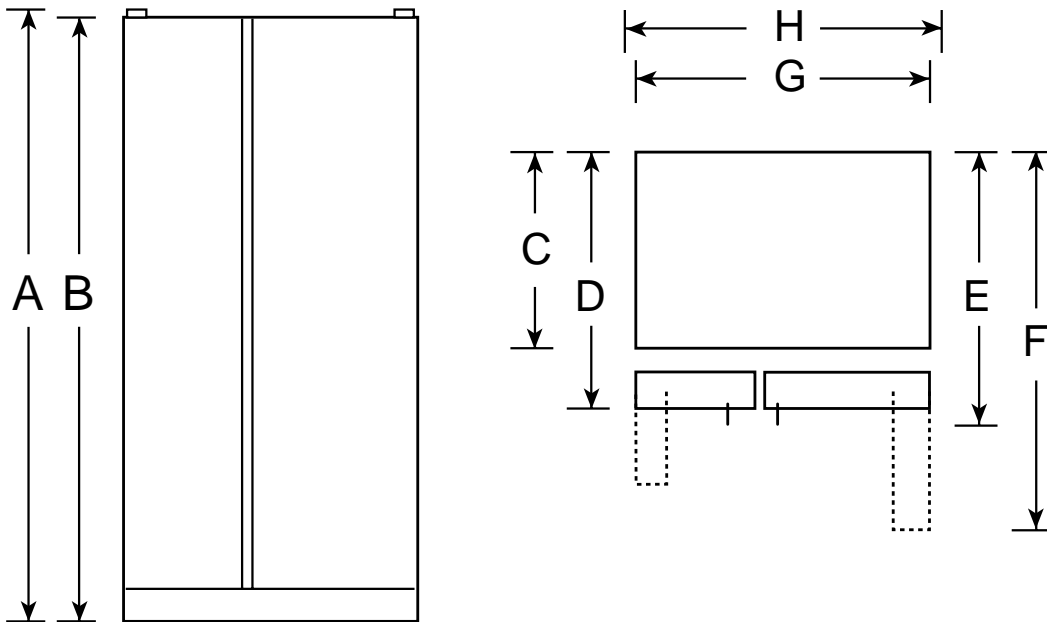

GE Appliances

GSH22JFP – GE ENERGY STAR® 21.8 Cu. Ft. Side-By-Side Refrigerator with Dispenser

Dimensions (in inches)

Overall Dimensions	Height to top of hinge (in.) A	67-1/2
	Height to top of case (in.) B	66-1/2
	Case depth without door (in.) C†	28
	Case depth less door handle (in.) D†	31-1/4
	Case depth with door handle (in.) E†	33-9/16
	Depth with fresh food door open 90° (in.) F†	49-3/8
	Width (in.) G	33-1/2
Air Clearances	Width with door open 90° less door handle (in.) H	33-1/2
	Each side (in.)	1/8
	Top (in.)	1
	Back (in.)	1

†Water hook-up fits in back air clearance when calculating installation depth. If installed against a wall, allow clearance of 10-3/4" on freezer side to remove bin.

Clearance required to remove fresh food full-size pan without disassembling is 15".

Allow additional space for any necessary leveling adjustments.

Total volume and shelf area are calculated by the Association of Home Appliance Manufacturers' standards.

Listed by Underwriters Laboratories

For answers to your Monogram®, GE Profile™ or GE appliance questions, visit our website at GEAppliances.com or call GE Answer Center® service, 800.626.2000.