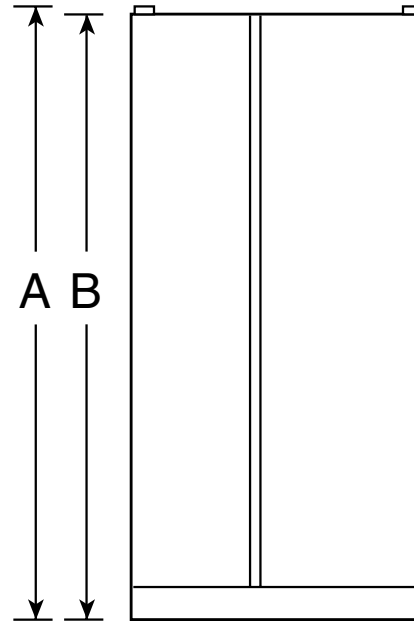

GSH22JFR

GE® ENERGY STAR® 22.0 Cu. Ft. Side-By-Side Refrigerator with Dispenser

Dimensions and Installation Information (in inches)

Overall Dimensions	Height to top of hinge (in.) A	67-1/2
	Height to top of case (in.) B	66-1/2
	Case depth without door (in.) C†	28
	Case depth less door handle (in.) D†	31-1/4
	Case depth with door handle (in.) E†	33-9/16
	Depth with fresh food door open 90° (in.) F†	49-3/8
	Width (in.) G	33-1/2
	Width with door open 90° inc. door handle (in.) H	35-15/16
Air Clearances	Each side (in.)	1/8
	Top (in.)	1
	Back (in.)	1

Top View

†Water hook-up fits in back air clearance when calculating installation depth.

If installed against a wall, allow clearance of 10-3/4" on freezer side to remove bin.

Clearance required to remove fresh food full-size pan without disassembling is 15".