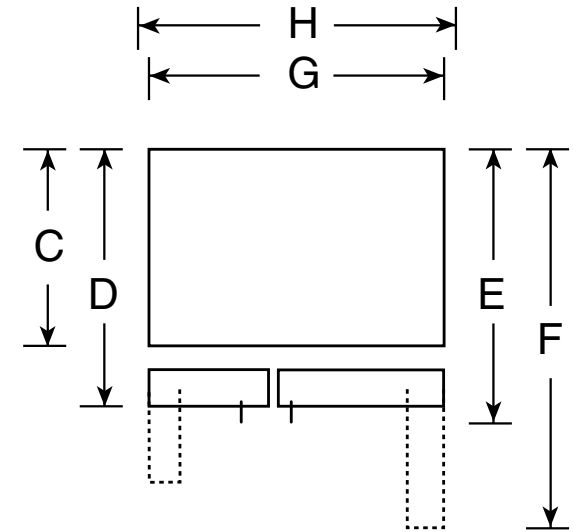

GSH22JFR

GE® ENERGY STAR® 22.0 Cu. Ft. Side-By-Side Refrigerator with Dispenser

Dimensions and Installation Information (in inches)

Overall Dimensions	Height to top of hinge (in.) A	67-1/2
	Height to top of case (in.) B	66-1/2
	Case depth without door (in.) C†	28
	Case depth less door handle (in.) D†	31-1/4
	Case depth with door handle (in.) E†	33-9/16
	Depth with fresh food door open 90° (in.) F†	49-3/8
	Width (in.) G	33-1/2
	Width with door open 90° inc. door handle (in.) H	35-15/16
Air Clearances	Each side (in.)	1/8
	Top (in.)	1
	Back (in.)	1

Top View

†Water hook-up fits in back air clearance when calculating installation depth.

If installed against a wall, allow clearance of 10-3/4" on freezer side to remove bin.

Clearance required to remove fresh food full-size pan without disassembling is 15".

Allow additional space for any necessary leveling adjustments.

For answers to your Monogram®, GE Profile™ or GE® appliance questions, visit our website at ge.com or call GE Answer Center® service, 800.626.2000.