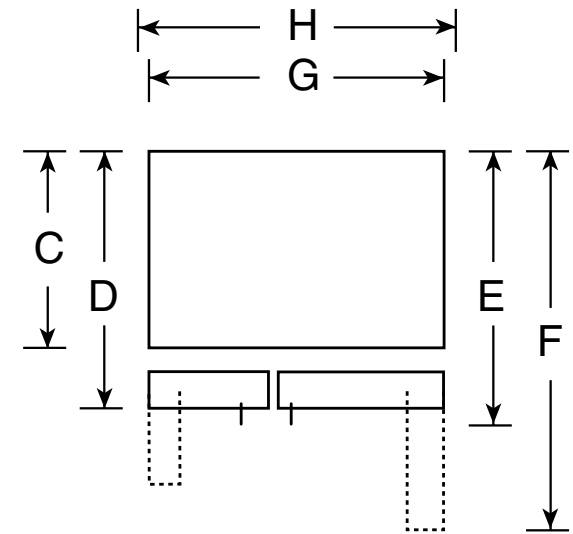

GSH22JSZ

GE® ENERGY STAR® 21.9 Cu. Ft. Side-By-Side Refrigerator with Dispenser

Dimensions and Installation Information (in inches)

Overall Dimensions	Height to top of hinge (in.) A	67-1/2
	Height to top of case (in.) B	66-1/2
	Case depth without door (in.) C†	28
	Case depth less door handle (in.) D†	31-1/4
	Case depth with door handle (in.) E†	33-5/8
	Depth with fresh food door open 90° (in.) F†	49-3/8
	Width (in.) G	33-1/2
	Width with door open 90° inc. door handle (in.) H	36
Air Clearances	Each side (in.)	1/8
	Top (in.)	1
	Back (in.)	1

Top View

†Water hook-up fits in back air clearance when calculating installation depth.

If installed against a wall, allow clearance of 14-3/16" on freezer side to remove bin.

Clearance required to remove fresh food full-size pan without disassembling is 18-15/16".

Allow additional space for any necessary leveling adjustments.

For answers to your Monogram®, GE Profile™ or GE® appliance questions, visit our website at ge.com or call GE Answer Center® service, 800.626.2000.