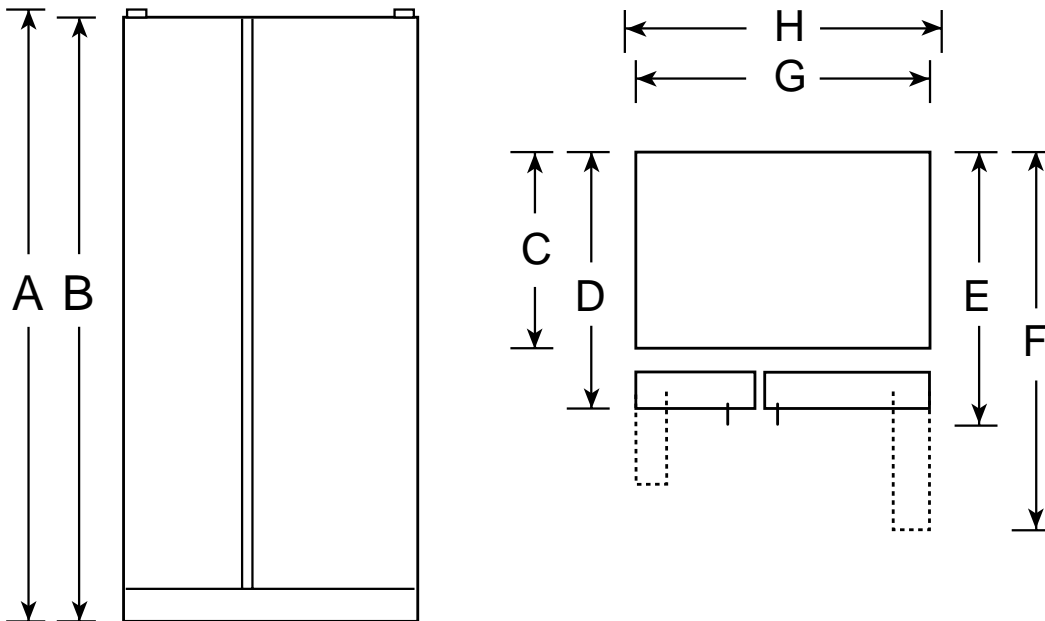

GE Appliances

GSH22KGR – GE® ENERGY STAR® 21.9 Cu. Ft. Side-By-Side Refrigerator with Dispenser

Dimensions (in inches)

Overall Dimensions	Height to top of hinge (in.) A	67-1/2
	Height to top of case (in.) B	66-1/2
	Case depth without door (in.) C †	28
	Case depth less door handle (in.) D †	31-1/4
	Case depth with door handle (in.) E †	33-9/16
	Depth with fresh food door open 90° (in.) F †	49-3/8
	Width (in.) G	33-1/2
Air Clearances	Width with door open 90° with door handle (in.) H	35-15/16
	Each side (in.)	1/8
	Top (in.)	1
	Back (in.)	1

†Water hook-up fits in back air clearance when calculating installation depth. If installed against a wall, allow clearance of 10-3/4" on freezer side to remove bin.

Clearance required to remove fresh food full-size pan without disassembling is 15"

Allow additional space for any necessary leveling adjustments.

Total volume and shelf area are calculated by the Association of Home Appliance Manufacturers' standards.

As an ENERGY STAR® partner, GE has determined that this product meets the ENERGY STAR guidelines for energy efficiency.