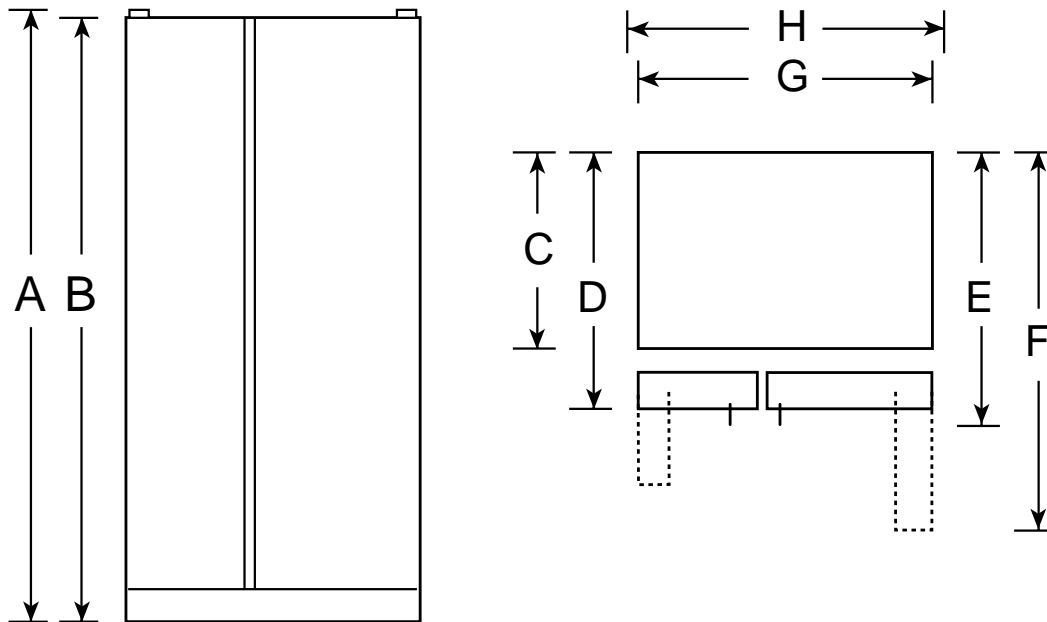

GE Appliances

GSH25KGM - GE 24.9 Cu. Ft. Side-By-Side Refrigerator with Dispenser

Dimensions (in inches)

Overall Dimensions	Height with hinge (in.) A	69-3/4
	Height without hinge (in.) B	68-3/4
	Depth without Doors (in.) C	28
	Depth with Doors (in.) D	30-3/4
	Depth plus Handle with Doors Closed (in.) E	33
	Depth with Doors open 90° (in.) F	48-13/16
	Width with Doors Closed (in.) G	35-3/4
	Width with Doors open 90° Less Door Handle(in.) H	35-3/4
Air Clearances	Each side (in.)	1/8
	Top (in.)	1
	Back (in.)	1

Note: Add 9/16" for water hook-up. Hook-up fits in 5/8" back air clearance when calculating installation depth.

If installed against a wall, allow clearance of 11-1/4" on freezer side to remove bin.

To remove fresh food pans, remove door bins.

Clearance required to remove fresh food full-size pan without disassembling: 13-5/8" (25 cu. ft.)

For Built-In Appearance allow height space of 69-3/4".

Plus, allow additional space for any necessary leveling adjustments.

Specification Revised 4/01

For answers to your Monogram®, GE Profile™ or GE appliance questions, visit our website at WWW.GEAppliances.com or call GE Answer Center® service, 800.626.2000.

Total volume and shelf area are calculated by the Association of Home Appliance Manufacturers' standards.

Listed by Underwriters Laboratories