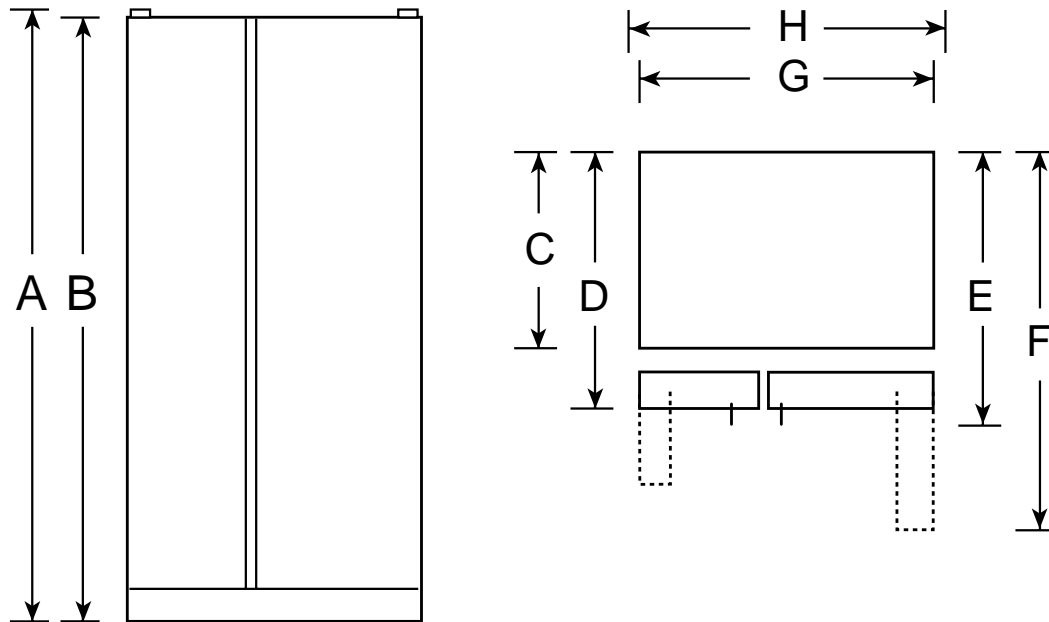

## GSH25KGP – GE ENERGY STAR® 24.9 Cu. Ft. Side-By-Side Refrigerator with Dispenser

Dimensions (in inches)

Overall Dimensions	Height to top of hinge (in.) <b>A</b>	<b>69-3/4</b>
	Height to top of case (in.) <b>B</b>	<b>68-3/4</b>
	Case depth without door (in.) <b>C</b> †	<b>28</b>
	Case depth less door handle (in.) <b>D</b> †	<b>31-1/4</b>
	Case depth with door handle (in.) <b>E</b> †	<b>33-9/16</b>
	Depth with fresh food door open 90° (in.) <b>F</b> †	<b>49-3/8</b>
	Width (in.) <b>G</b>	<b>35-3/4</b>
Air Clearances	Width with door open 90° less door handle (in.) <b>H</b>	<b>35-3/4</b>
	Each side (in.)	<b>1/8</b>
	Top (in.)	<b>1</b>
	Back (in.)	<b>1</b>

†Water hook-up fits in back air clearance when calculating installation depth. If installed against a wall, allow clearance of 14-3/16" on freezer side to remove bin.

Clearance required to remove fresh food full-size pan without disassembling is 18-15/16".